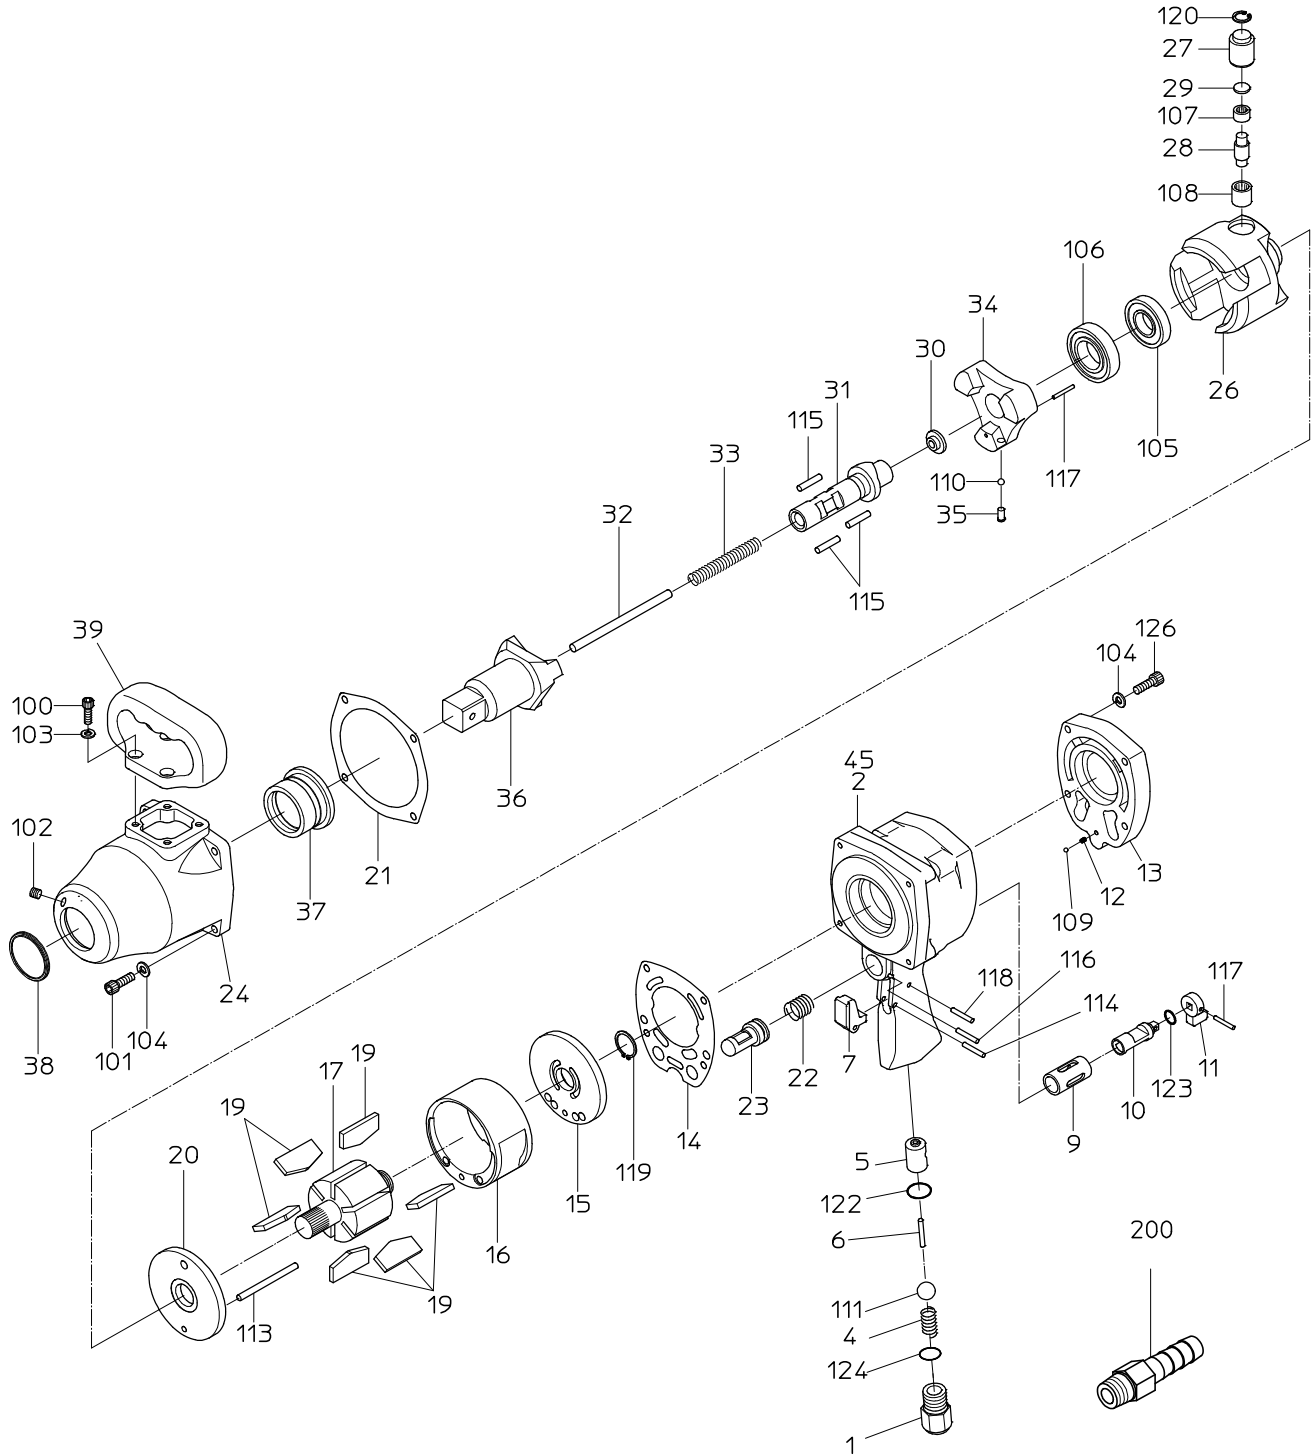

PARTS LIST

NWH-320P(P)

525978

MODEL : **NWH-320P (P)**

525978

ITEM	PART NO.	PART NAME	QTY	NOTE
1	15206760	INLET BUSHING	1	
2	15220326	HANDLE	1	*Available as HANDLE WB.
4	15202720	THROTTLE SPRING	1	
5	15206770	THROTTLE BUSH	1	*Available as HANDLE WB.
6	15206780	THROTTLE PIN	1	
7	15206820	LEVER	1	
9	15219505	REVERSE BUSH	1	*Available as HANDLE WB.
10	15219506	REVERSE VALVE	1	
11	15210910	REVERSE LEVER	1	
12	15205040	SPRING	1	
13	15220327	HANDLE CAP	1	
14	15211030	TOP SEAL	1	
15	15219287	TOP PLATE WBR	1	
16	15220002	CYLINDER	1	
17	15211090	ROTOR	1	
19	15219950	VANE	6	
20	15211080	BOTTOM PLATE	1	
21	15211040	BOTTOM SEAL	1	
22	15219507	SPRING	1	
23	15210810	EXHAUST COVER	1	
24	15220324	HAMMER CASE	1	*Available as HAMMER CASE WB.
26	15211000	HAMMER	1	
27	15211160	BEARING BUSH	1	
28	15210940	CAM ROLLER	1	
29	15211150	PUSH PLATE	1	
30	15210960	THRUST WASHER	1	
31	15210950	CAM SHAFT	1	
32	15211120	ROTOR PIN	1	
33	15210800	PUSH SPRING	1	
34	15210970	SPINDLE CLUTCH	1	
35	15211140	STOPPER PIN	1	
36	15210930	ANVIL	1	
37	15210990	CASE BUSH	1	*Available as HAMMER CASE WB.
38	15211170	RUBBER RING	1	
39	15220297	HOLDER	1	
45	18400695	NAME PLATE	1	
100	74006016	CAP SCREW	4	
101	28100362	CAP SCREW	4	
102	28100501	HEX. SOCKET PLUG	1	
103	76420106	SPRING WASHER	4	
104	28100526	SPRING WASHER	8	
105	28201027	BALL BEARING	1	
106	28201028	BALL BEARING	1	
107	28203089	NEEDLE BEARING	1	
108	28203086	NEEDLE BEARING	1	
109	25502120	STEEL BALL	1	
110	28205026	STEEL BALL	12	
111	28205061	STAINLESS BALL	1	
113	28206074	PIN	1	
114	28207223	ROLLER PIN	1	
115	28207224	ROLLER PIN	3	
116	25305020	SPRING PIN	1	
117	28208080	SPRING PIN	2	
118	28208107	SPRING PIN	1	
119	25307360	RETAINING RING	1	
120	25307750	SNAP RING	1