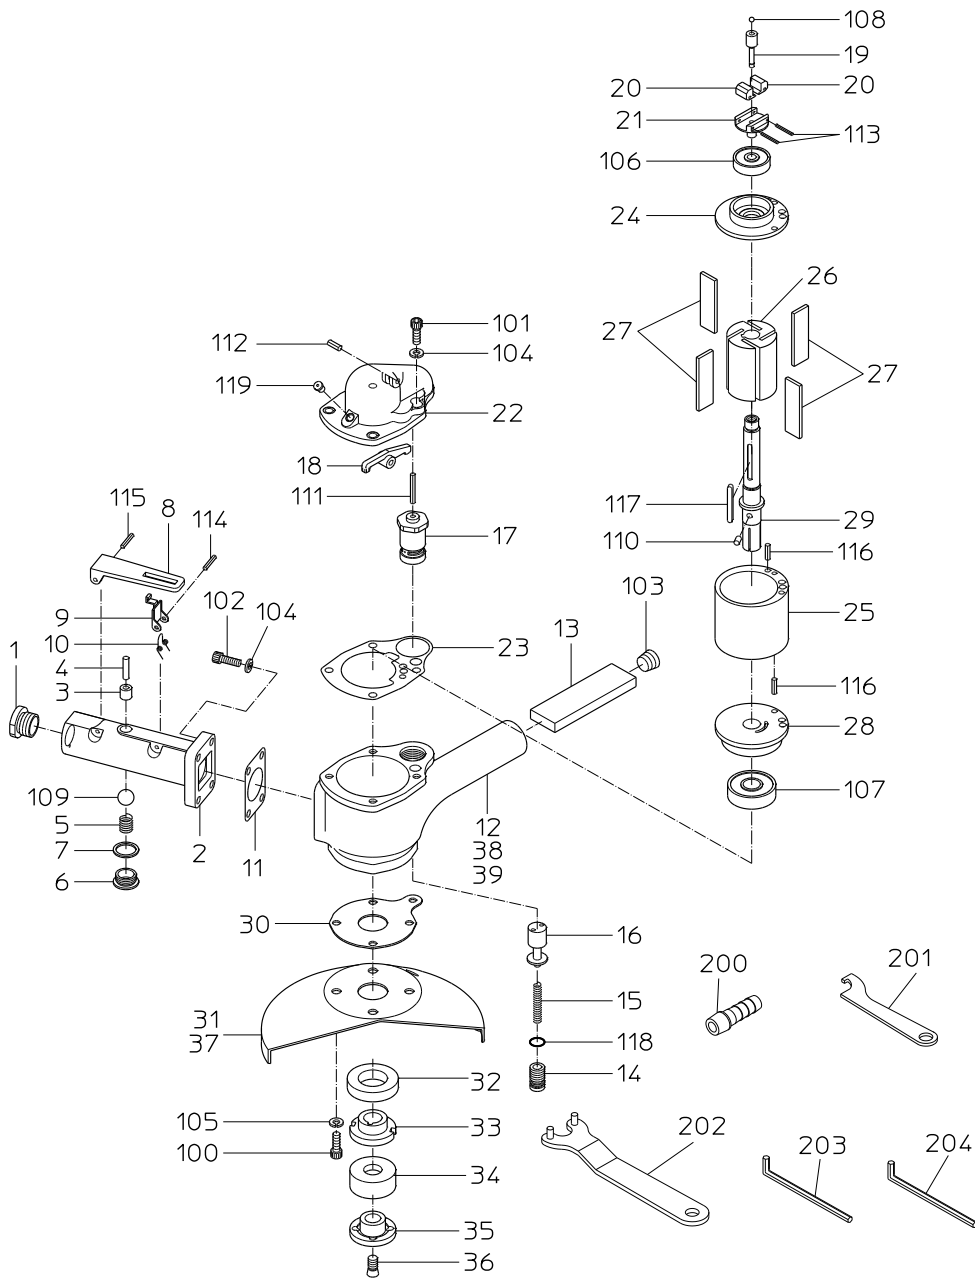

PARTS LIST

NVG-180SLW

506201

MODEL : **NVG-180SLW**

506201

ITEM	PART NO.	PART NAME	QTY	NOTE
1	15220028	INLET BUSHING	1	
2		THROTTLE ARBOR	1	Available as THROTTLE ARBOR WB
3		THROTTLE BUSH	1	Available as THROTTLE ARBOR WB
4	28207224	ROLLER PIN	1	
5	15009260	THROTTLE SPRING	1	
6	15009290	THROTTLE PLUG	1	
7	15009340	RUBBER PACKING	1	
8	15016037	LEVER	1	
9	15008270	STOPPER	1	
10	15017003	SPRING	1	
11	15009030	SEAL PACKING	1	
12	15016216	ROTOR CASE	1	
13	15009150	OILER FELT	1	
14	15008770	ADJUST SCREW	1	
15	15009250	GOVERNOR SPRING	1	
16	15017101	GOVERNOR VALVE	1	
17	15009380	GOVERNOR BUSH	1	
18	15008860	GOVERNOR LEVER	1	
19	15009390	GOVERNOR SPINDLE	1	
20	15007710	GOVERNOR WEIGHT	2	
21	15007700	GOVERNOR BODY	1	
22	15016067	HANDLE CAP	1	
23	15009040	TOP SEAL	1	
24	15009420	TOP PLATE	1	
25	15009050	CYLINDER	1	
26	15009430	ROTOR	1	
27	15016114	VANE	4	
28	15009080	BOTTOM PLATE	1	
29	15009460	STONE SPINDLE	1	
30	15009120	BEARING COVER	1	
31	15017177	STONE COVER	1	
32	15009140	FELT RING	1	
33	15009410	STONE FLANGE	1	
34	15017151	STONE WASHER	1	
35	15017103	WHEEL NUT	1	
36	15006300	LOCK SCREW	1	
37	18400084	NAME PLATE (ARROW)	1	
38		NAME PLATE (MODEL)	1	
39	18400738	NAME PLATE (WARNING)	1	