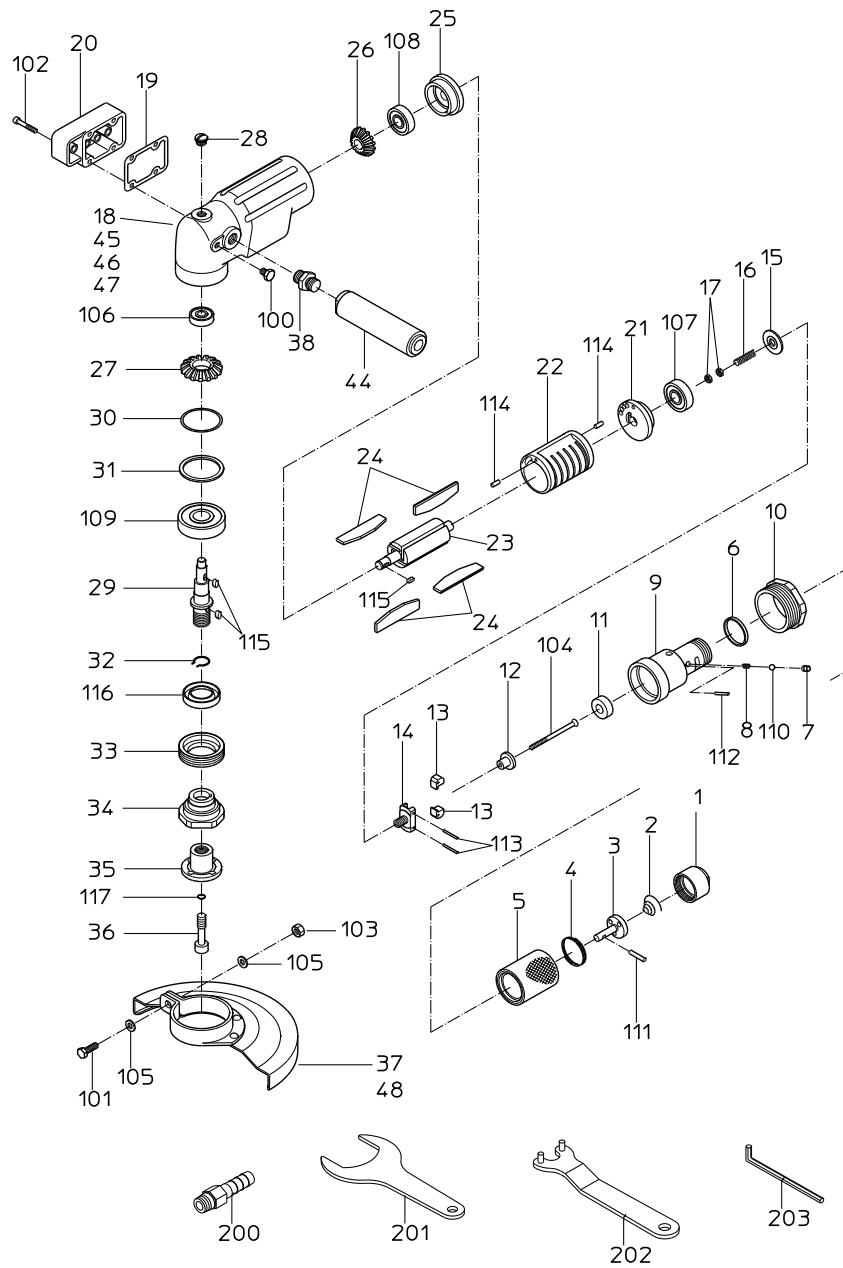

PARTS LIST

NAG-60

505437

MODEL : **NAG-60**

505437

ITEM	PART NO.	PART NAME	QTY	NOTE
1	15007730	INLET BUSHING	1	
2	15007640	THROTTLE SPRING	1	
3	15016883	THROTTLE VALVE	1	
4	15007660	PUSH SPRING	1	
5	15016946	GRIP	1	
6	15008030	PILOT RING	1	
7	15008070	BALL BUSH	1	
8	15007650	SPRING	1	
9		HANDLE	1	Available as HANDLE WB.
10	15007570	LOCK NUT	1	
11		GOVERNOR BUSH	1	Available as GOVERNOR CP.
12	15007690	GOVERNOR VALVE	1	
13	15007390	GOVERNOR WEIGHT	2	
14	15007380	GOVERNOR BODY	1	
15	15007550	BEARING COVER	1	
16	15007630	GOVERNOR SPRING	1	
17	15007720	GOVERNOR NUT	2	
18		ROTOR CASE	1	Available as ROTOR CASE CP.
19	15007920	EXHAUST PACKING	1	
20	15017218	EXHAUST COVER	1	
21		TOP PLATE	1	Available as TOP PLATE WBR.
22	15007440	CYLINDER	1	
23	15007480	ROTOR	1	
24	15016103	VANE	4	
25		BOTTOM PLATE	1	Available as BOTTOM PLATE WBR.
26	15007500	ROTOR GEAR	1	
27	15007510	SPINDLE GEAR	1	
28	15016160	OIL PLUG	1	
29	15007530	STONE SPINDLE	1	
30	15007560	SHIN WASHER	1	
31	15007541	BEARING WASHER	1	
32	15008040	STOPPER RING	1	
33	15007520	SPINDLE NUT	1	
34	15015733	STONE FLANGE	1	
35	15016065	WHEEL NUT	1	
36	15007580	LOCK SCREW	1	
37		STONE COVER	1	Available as STONE COVER CP.
38	15007820	HOLDER JOINT	1	
44	15016909	HOLDER	1	
45	18400128	NAME PLATE (ONOFF)	1	
46	18400463	NAME PLATE (WARNING)	1	
47		NAME PLATE (MODEL)	1	
48	18400737	NAME PLATE (ARROW)	1	
100	72206008	BOLT	1	
101	72206020	BOLT	1	
102	74004020	CAP SCREW	4	