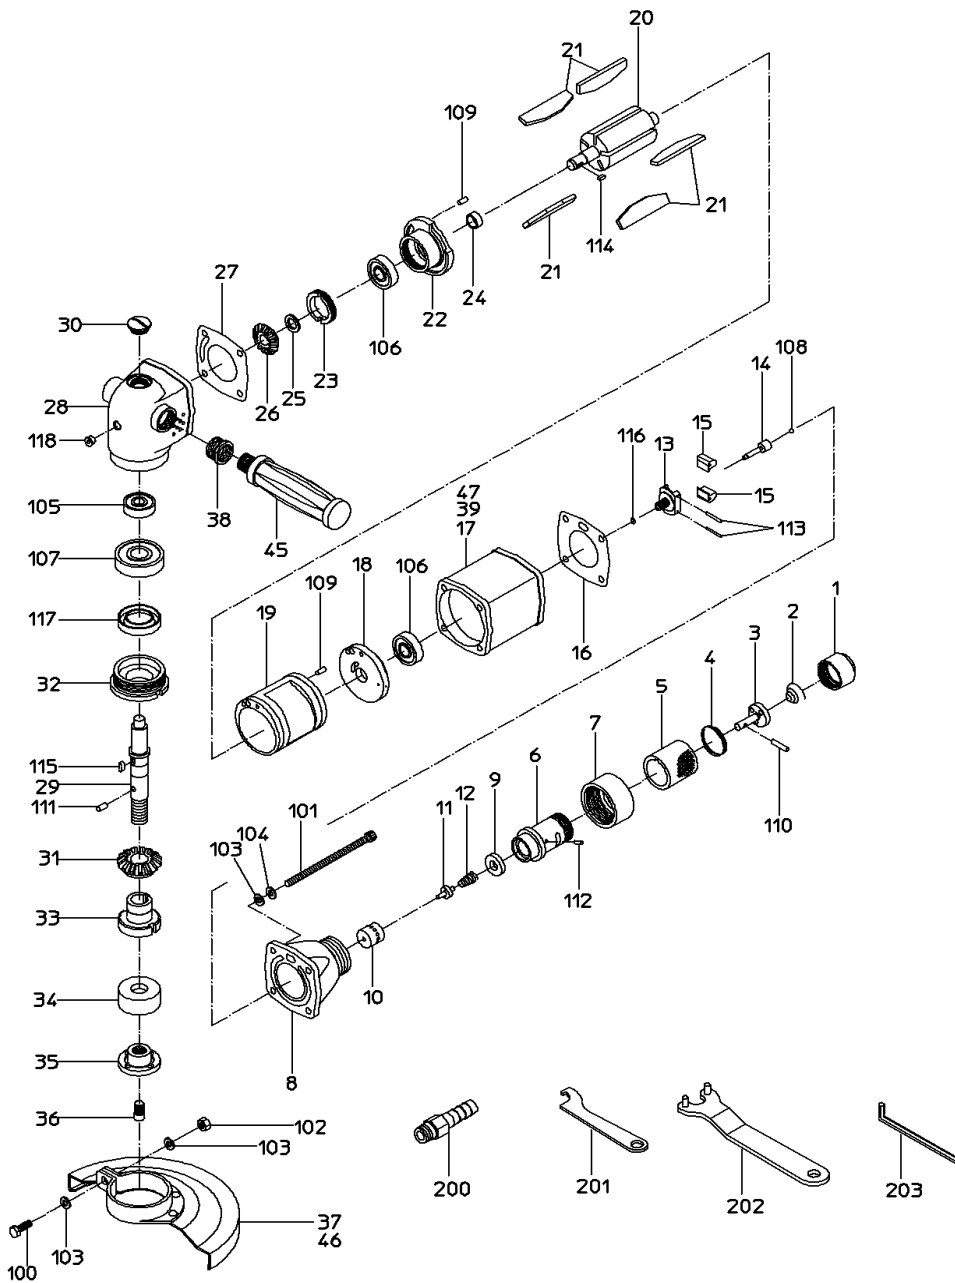

## NAG-230E

506171

NIPPON PNEUMATIC MFG. CO., LTD.

MODEL : **NAG-230E**

506171

ITEM	PART NO.	PART NAME	QTY	NOTE
1	15007730	INLET BUSHING	1	
2	15007640	THROTTLE SPRING	1	
3	15016883	THROTTLE VALVE	1	
4	15007660	PUSH SPRING	1	
5	15005990	GRIP	1	
6	15006000	THROTTLE ARBOR	1	
7	15006010	ARBOR NUT	1	
8		HANDLE	1	*Available as HANDLE WB
9	15005970	GOVERNOR WASHER	1	
10		GOVERNOR BUSH	1	*Available as HANDLE WB
11	15005920	GOVERNOR VALVE	1	
12	15005900	GOVERNOR SPRING	1	
13	15007700	GOVERNOR BODY	1	
14	15005960	GOVERNOR SPINDLE	1	
15	15007710	GOVERNOR WEIGHT	2	
16	15006090	TOP SEAL	1	
17	15017200	ROTOR CASE CP	1	
20	15006170	ROTOR	1	
21	15016099	VANE	5	
22		BOTTOM PLATE	1	*Available as BOTTOM PLATE WBR
23	15006150	PLATE NUT	1	
24	15006200	ROTOR BUSH	1	
25	15006220	ROTOR WASHER	1	
26	15006560	ROTOR GEAR	1	
27	15006100	BOTTOM SEAL	1	
28		SPINDLE CASE	1	*Available as SPINDLE CASE WB
29	15006270	STONE SPINDLE	1	
30	15005980	OIL PLUG	1	
31	15006570	SPINDLE GEAR	1	
32	15006260	SPINDLE NUT	1	
33	15006340	STONE FLANGE	1	
34	15009010	STONE WASHER	1	
35	15006060	WHEEL NUT	1	
36	15006300	LOCK SCREW	1	
37	15006540	STONE COVER	1	
38	15006290	SOCKET	2	
39		NAME PLATE (MODEL)	1	
45	15006040	HOLDER	1	
46	18400088	NAME PLATE (ARROW)	1	
47	18400463	NAME PLATE (WARNING)	1	
100	72206020	BOLT	1	
101	74006098	CAP SCREW	4	
102	76111206	NUT	1	
103	76310206	WASHER	6	
104	76420106	SPRING WASHER	4	
105	28201087	BALL BEARING	1	
106	28201088	BALL BEARING	1	
107	28201100	BALL BEARING	1	
108	25502120	STEEL BALL	1	
109	28206059	PIN	1	
110	28206062	PIN	1	
111	28206087	PIN	1	
112	28207052	ROLLER PIN	1	
113	28208030	SPRING PIN	2	