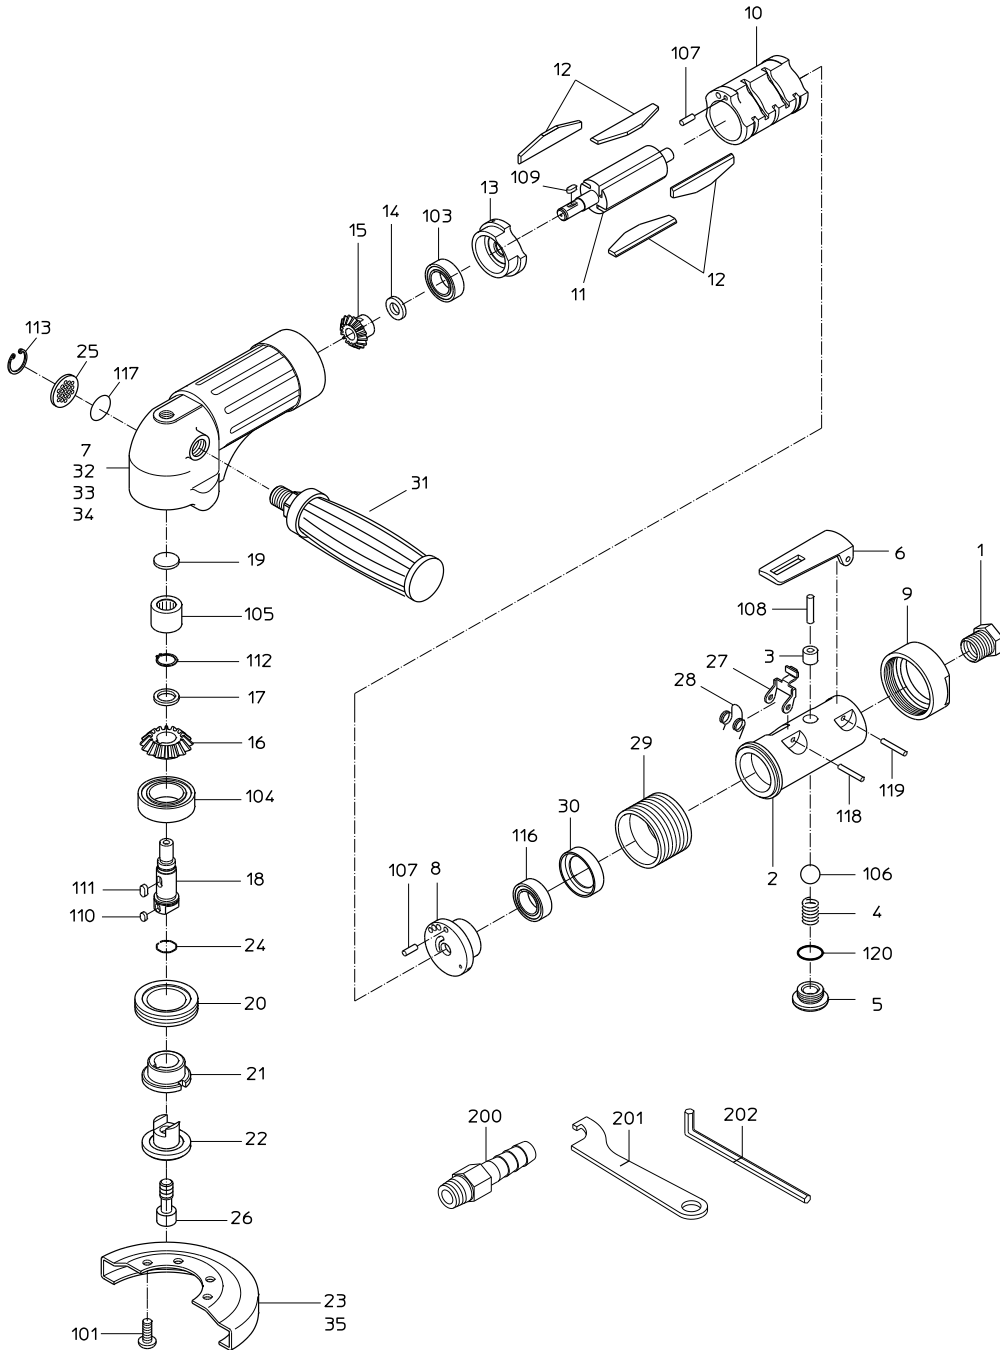

PARTS LIST

NAG-1FLW-04

506191

MODEL : **NAG-1FLW-04**

506191

ITEM	PART NO.	PART NAME	QTY	NOTE
1	15204080	INLET BUSHING	1	
2		HANDLE	1	*Available as HANDLE WB or HANDLE CP.
3		THROTTLE BUSH	1	*Available as HANDLE WB or HANDLE CP.
4	15102340	THROTTLE SPRING	1	
5	15005490	THROTTLE PLUG	1	
6	15016036	LEVER	1	
7	15017134	ROTOR CASE	1	
8		TOP PLATE	1	*Available as TOP PLATE WC.
9	15005530	LOCK NUT	1	
10	15015780	CYLINDER	1	
11	15016074	ROTOR	1	
12	15016098	VANE	4	
13		BOTTOM PLATE	1	*Available as BOTTOM PLATE WBR.
14	15005250	ROTOR WASHER	1	
15	15016226	ROTOR GEAR	1	
16	15005270	SPINDLE GEAR	1	
17	15005260	SPINDLE WASHER	1	
18	15016072	STONE SPINDLE	1	
19	15015790	WASHER	1	
20	15007100	SPINDLE NUT	1	
21	15017106	STONE FLANGE	1	
22	15017107	WHEEL NUT	1	
23		STONE COVER	1	*Available as STONE COVER CP.
24	15007130	STOPPER RING	1	
25	15015773	EXHAUST COVER	1	
26	15015388	LOCK SCREW	1	
27	15005520	STOPPER	1	
28	15017003	SPRING	1	
29	15005010	AIR CONNECTOR	1	
30	15016127	CAP	1	
31	15007801	HOLDER	1	
35	18400665	NAME PLATE (WARNING)	1	
36		NAME PLATE (MODEL)	1	
37	18400738	NAME PLATE (WARNING)	1	
38	18400739	NAME PLATE (ARROW)	1	
101	28100729	CAP SCREW	4	
103	28201072	BALL BEARING	1	
104	28201098	BALL BEARING	1	
105	28203082	NEEDLE BEARING	1	
106	28205051	RUBBER BALL	1	
107	28206036	PIN	2	
108	28207233	ROLLER PIN	1	
109	28209010	KEY	1	
110	28209015	KEY	1	
111	28209016	KEY	1	
112	25307480	RETAINING RING	1	
113	25307922	RETAINING RING	1	
116	28201071	BALL BEARING	1	

MODEL : **NAG-1FLW-04**

506191

ITEM	PART NO.	PART NAME	QTY	NOTE
117	25401270	O RING	1	
118	28208061	SPRING PIN	1	
119	25305020	SPRING PIN	1	
120	61200120	O RING	1	
200	24901038	HOSE NIPPLE	1	
201	24999125	TURNING SPANNER	1	
202	25004060	SPANNER	1	
		ASSY LIST		
	15017048	HANDLE CP		
		1, 2, 3, 4, 5, 6, 9, 27, 28, 106, 108, 118, 119, 120		
	15017047	HANDLE WB		
		2, 3		
	15017059	STONE COVER CP		
		23, 115		
	15016881	BOTTOM PLATE WBR		
		13, 103		
	15016158	TOP PLATE WC		
		8, 30, 116		