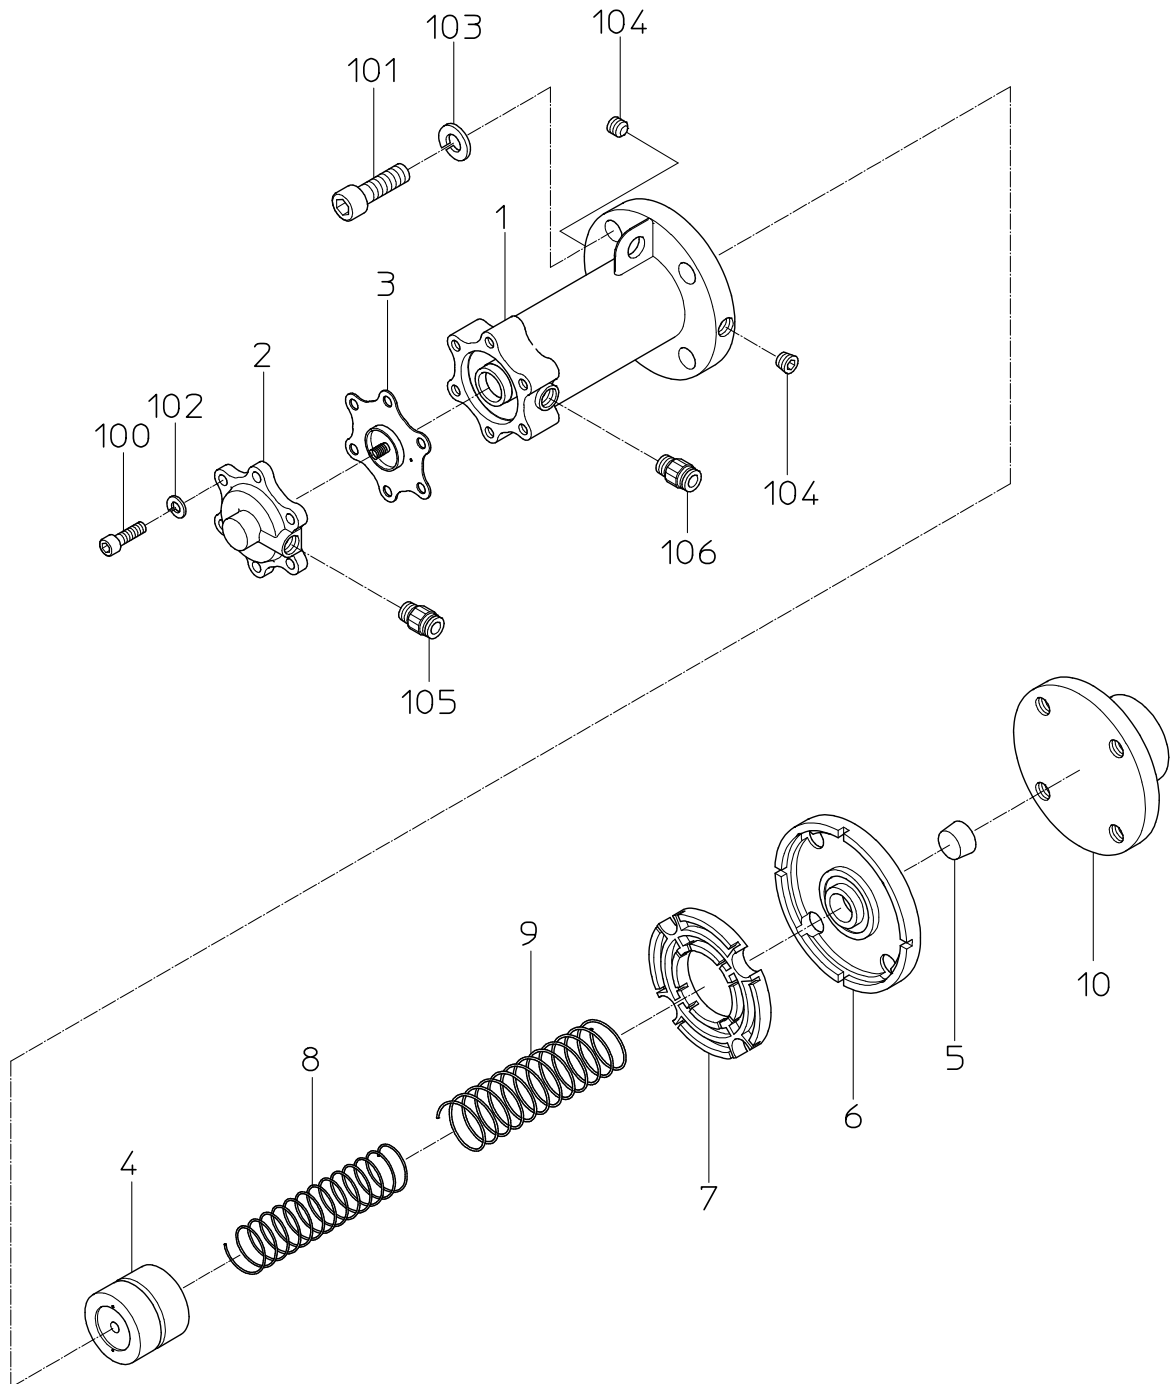

PARTS LIST

OPH-60

604821

NIPPON PNEUMATIC MFG. CO., LTD.

PARTS LIST

(1/1)

MODEL : **OPH-60**

604821

ITEM	PART NO.	PART NAME	Q' ty
1	17514241	CYLINDER	1
2	17514291	HEAD CAP	1
3	17514301	DIAPHRAGM	1
4	17514260	PISTON	1
5	17514310	CUSHION SHEAT	1
6	17514250	TOP LINER	1
7	17514280	SILENT SEAT	1
8	17514220	RETURN SPRING	1
9	17514210	ASSISTANT SPRING	1
10	17514270	BOTTOM LINER	1
100	28100187	CAP SCREW	6
101	28100181	CAP SCREW	4
102	76420206	SPRING WASHER	6
103	76420212	SPRING WASHER	4
104	28100501	HEX. SOCKET PLUG	2
105	28402020	TUBE JOINT	1
106	28402021	TUBE JOINT	1