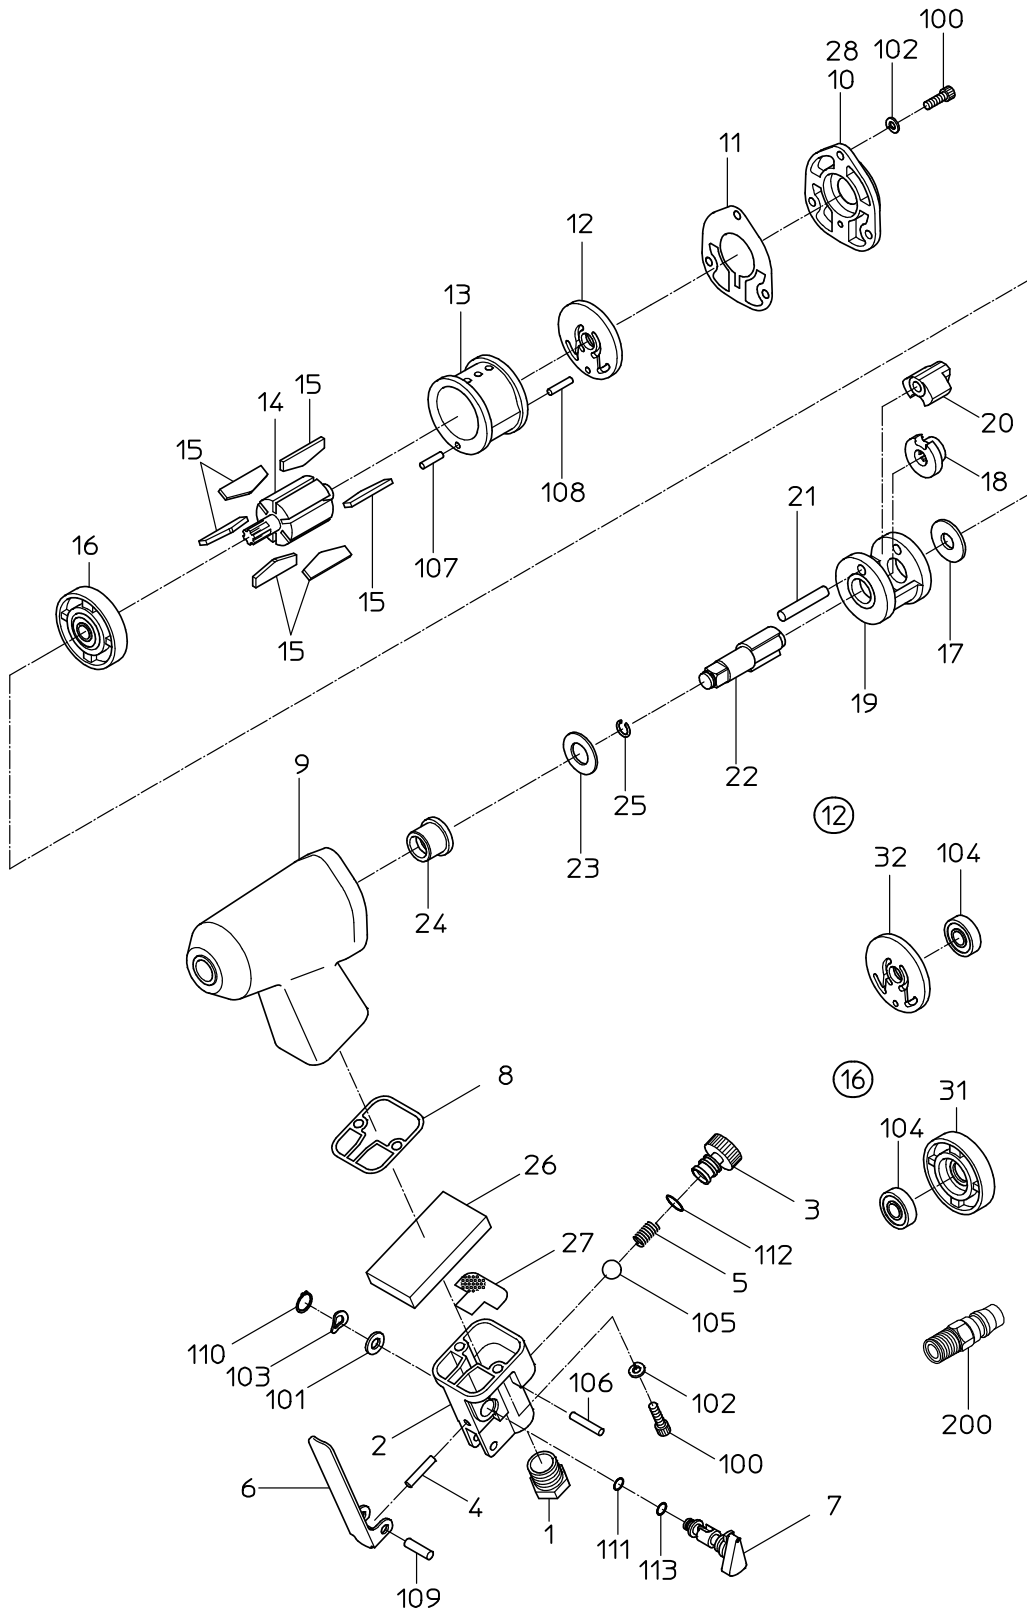

PARTS LIST

SW-12(R)

525894

NIPPON PNEUMATIC MFG. CO., LTD.

PARTS LIST

(1/2)

MODEL : **SW-12**

525894

ITEM	PART NO.	PART NAME	Q' ty
1	15204080	INLET BUSHING	1
2	15209500	HANDLE	1
3	15209480	ADJUSTER VALVE	1
4	15209490	THROTTLE PIN	1
5	15209450	THROTTLE SPRING	1
6	15219825	LEVER	1
7	15209510	REVERSE VALVE	1
8	15209590	SEAL PACKING	1
9	Not available separately. Available only as ROTOR CASE WB (P/No. 15219355)	ROTOR CASE	1
10	15209670	CASE CAP	1
11	15209600	TOP SEAL	1
12	15219275	TOP PLATE WBR	1
13	15219992	CYLINDER	1
14	15209650	ROTOR	1
15	15219948	VANE	6
16	15219277	BOTTOM PLATE WBR	1
17	15203840	SPACER	1
18	15209540	SCREW DRIVER	1
19	15209580	HAMMER FRAME	1
20	15209560	HAMMER	1
21	15219915	HAMMER PIN	1
22	Not available separately. Available only as AnvilCP (P/No. 15219274)	Anvil	1
23	15203850	THRUST WASHER	1
24	Not available separately. Available only as ROTOR CASE WB (P/No. 15219355)	CASE BUSH	1
25	15209680	STOPPER RING	1
26	15209470	MUFFLER	2
27	15209460	EXHAUST SCREEN	1
28		NAME PLATE	1
100	74005016	CAP SCREW	5
101	28100516	WASHER	1
102	76420105	SPRING WASHER	5
103	28100555	WAVE WASHER	1
105	28205048	RUBBER BALL	1
106	28208049	SPRING PIN	1
107	28208056	SPRING PIN	1
108	28208058	SPRING PIN	1
109	28208129	SPRING PIN	1
110	25307830	RETAINING RING	1
111	61200060	O RING	1
112	61200090	O RING	1
113	63200080	O RING	1

PARTS LIST

(2/2)

MODEL : **SW-12**

525894

ITEM	PART NO.	PART NAME	Q' ty
	ASSY LIST		
【12】	15219275	TOP PLATE WBR	
(32)	Not available as a single part.	TOP PLATE	1
(104)	28201023	BALL BEARING	1
【16】	15219277	BOTTOM PLATE WBR	
(31)	Not available as a single part.	BOTTOM PLATE	1
(104)	28201023	BALL BEARING	1
	15219274	ANVIL CP	
	22, 25		
	15219355	ROTOR CASE WB	
	9, 24		
	15219397	HANDLE WB	
	1, 2		
	15219954	HANDLE CP	
	1, 2, 3, 4, 5, 6, 7, 27, 101, 103, 105, 106, 109, 110, 111, 112, 113		