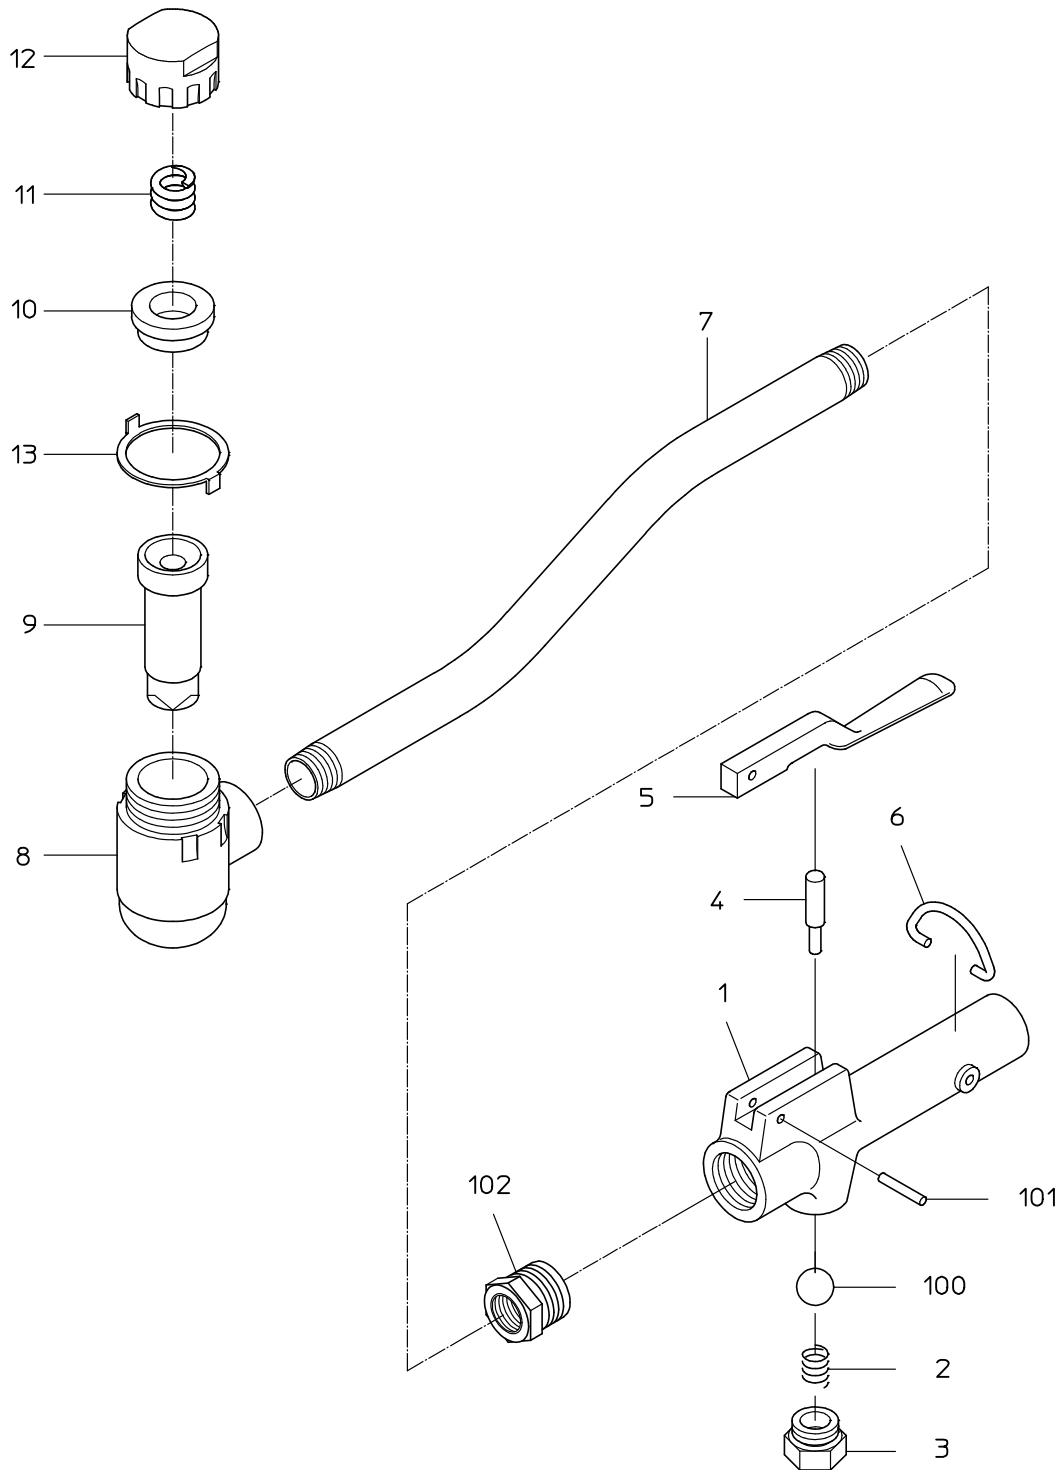

PARTS LIST

S - 2L

605860

NIPPON PNEUMATIC MFG. CO., LTD.

PARTS LIST

(1/1)

MODEL : **S-2L**

605860

ITEM	PART NO.	PART NAME	Q' ty
1	17512111	HANDLE	1
2	17511980	SPRING	1
3	17512100	THROTTLE PLUG	1
4	17512090	THROTTLE PIN	1
5	17512141	LEVER	1
6	17512150	LEVER STOPPER	1
7	17514875	PIPE	1
8	17510410	CYLINDER	1
9	17514876	PISTON	1
10	17510490	CUSHION SHEAT	1
11	17510400	CUSHION SPRING	1
12	17510420	CYLINDER CAP	1
13	17510500	STOPPER WASHER	1
100	28205053	RUBBER BALL	1
101	28208106	SPRING PIN	1
102	28401144	BUSHING	1
	Contents of CP		
	17514509	HANDLE CP	
	1, 2, 3, 4, 5, 6, 100, 101		

PARTS LIST

(1/1)

MODEL : **S-2L**

605860

ITEM	PART NO.	PART NAME	Q' ty
1	17512111	HANDLE	1
2	17511980	SPRING	1
3	17512100	THROTTLE PLUG	1
4	17512090	THROTTLE PIN	1
5	17512141	LEVER	1
6	17512150	LEVER STOPPER	1
7	17514875	PIPE	1
8	17510410	CYLINDER	1
9	17514876	PISTON	1
10	17510490	CUSHION SHEAT	1
11	17510400	CUSHION SPRING	1
12	17510420	CYLINDER CAP	1
13	17510500	STOPPER WASHER	1
100	28205053	RUBBER BALL	1
101	28208106	SPRING PIN	1
102	28401144	BUSHING	1
	Contents of CP		
	17514509	HANDLE CP	
	1, 2, 3, 4, 5, 6, 100, 101		