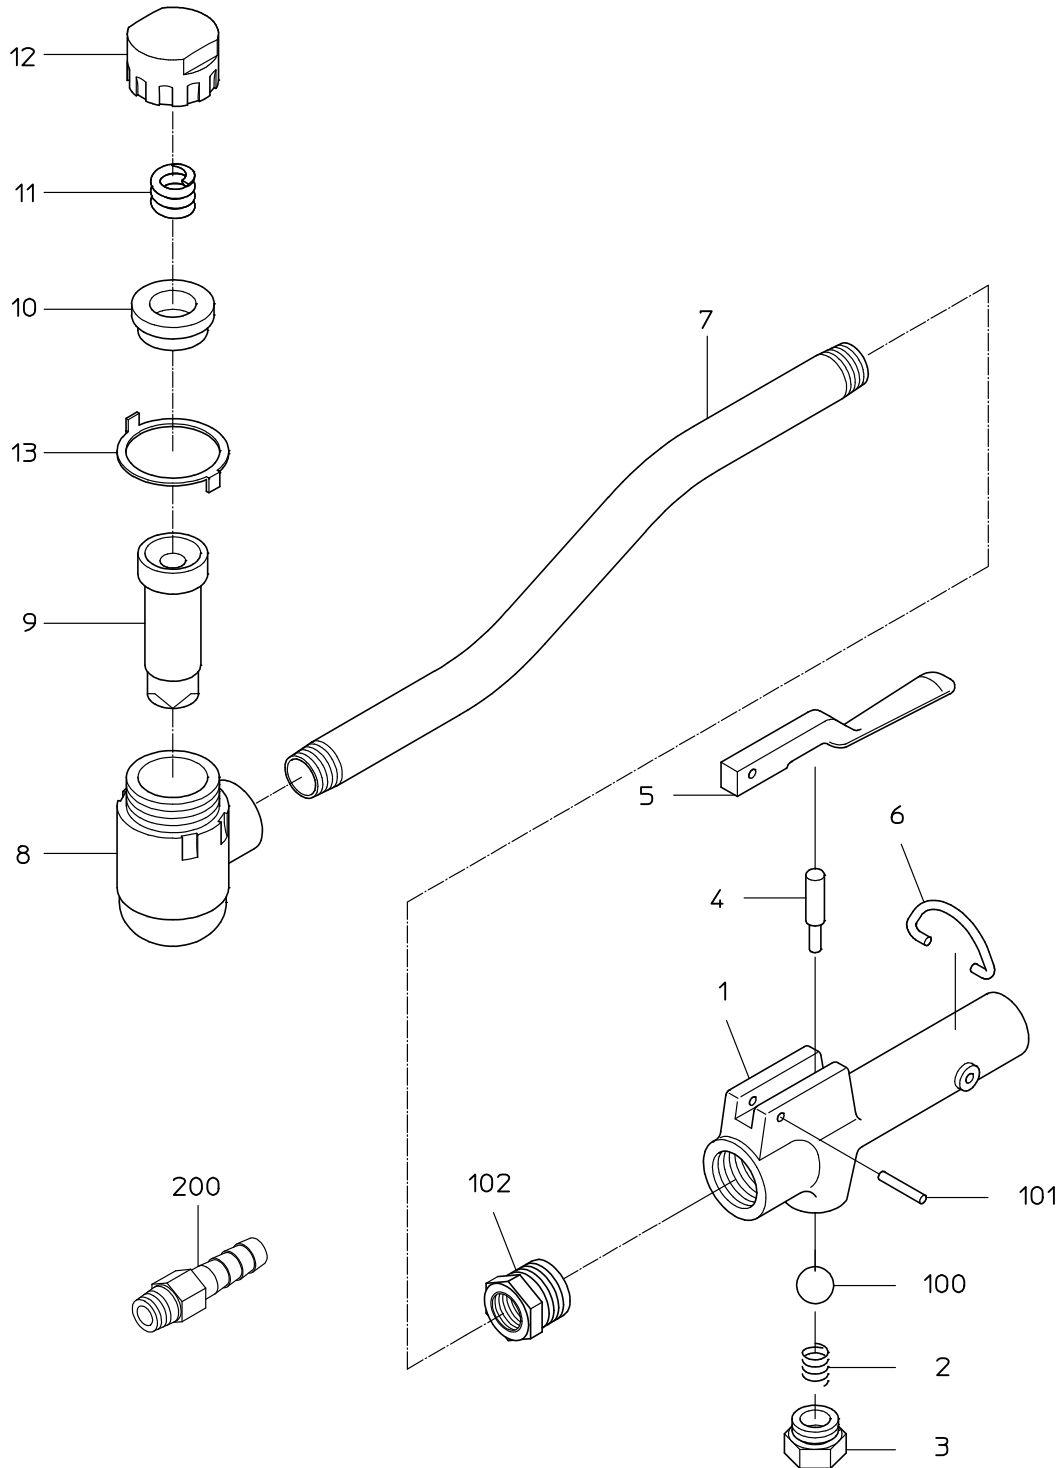

PARTS LIST

S-2A-L(C)

606101

NIPPON PNEUMATIC MFG. CO., LTD.

PARTS LIST

MODEL : **S-2A-L (C)** 606101

ITEM	PART NO.	PART NAME	Q' ty
1	17512111	HANDLE	1
2	17511980	SPRING	1
3	17512100	THROTTLE PLUG	1
4	17512090	THROTTLE PIN	1
5	17512141	LEVER	1
6	17512150	LEVER STOPPER	1
7	15800296	PIPE	1
8	15800294	CYLINDER	1
9	17510540	PISTON	1
10	17510490	CUSHION SHEAT	1
11	17510400	CUSHION SPRING	1
12	17510420	CYLINDER CAP	1
13	17510500	STOPPER WASHER	1
100	28205053	RUBBER BALL	1
101	28208106	SPRING PIN	1
102	28401144	BUSHING	1
200	24901040	HOSE NIPPLE	1
	ASSY LIST		
	17514509	HANDLE CP	
	1, 2, 3, 4, 5, 6, 100, 101		