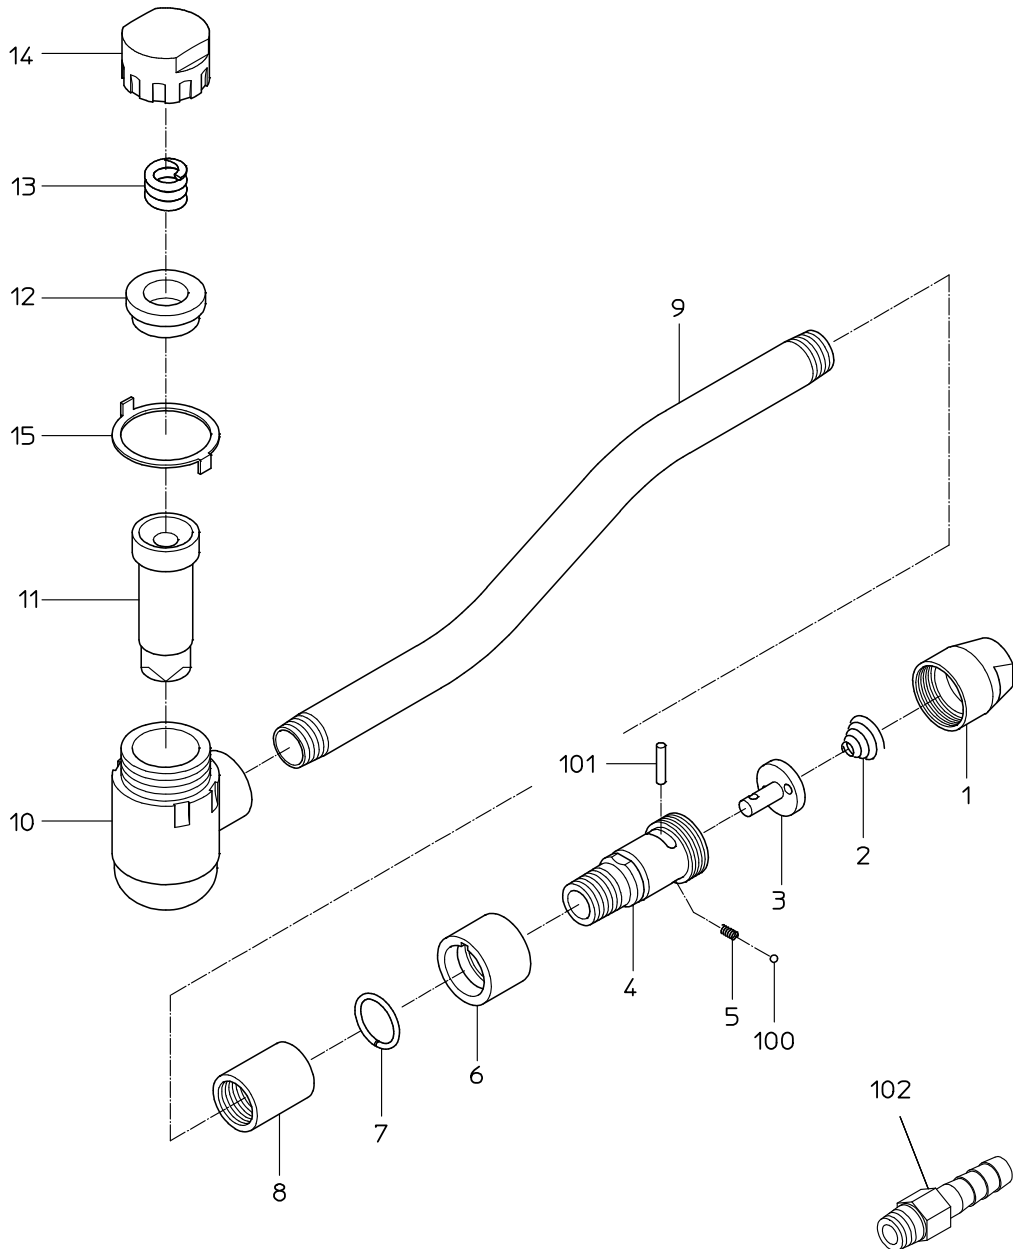

PARTS LIST

S-2A(C)

605930

NIPPON PNEUMATIC MFG. CO., LTD.

PARTS LIST

(1/1)

MODEL : **S-2A (C)** 605930

ITEM	PART NO.	PART NAME	Q'ty
1	15100940	INLET BUSHING	1
2	15100930	THROTTLE SPRING	1
3	17510470	THROTTLE VALVE	1
4	17510460	THROTTLE ARBOR	1
5	15007650	STOPPER SPRING	1
6	17510440	GRIPE	1
7	17510450	GRIP RING	1
8	17510510	SOCKET	1
9	15800296	PIPE	1
10	15800294	CYLINDER	1
11	17510540	PISTON (C)	1
12	17510490	CUSHION SHEAT	1
13	17510400	CUSHION SPRING	1
14	15800295	CYLINDER CAP	1
15	17510500	STOPPER WASHER	1
100	25502120	STEEL BALL	1
101	28206061	PIN	1
102	24901040	HOSE NIPPLE	1
	CP リスト		
	17514497	THROTTLE ARBOR CP	
	1, 2, 3, 4, 5, 6, 7, 100, 101		