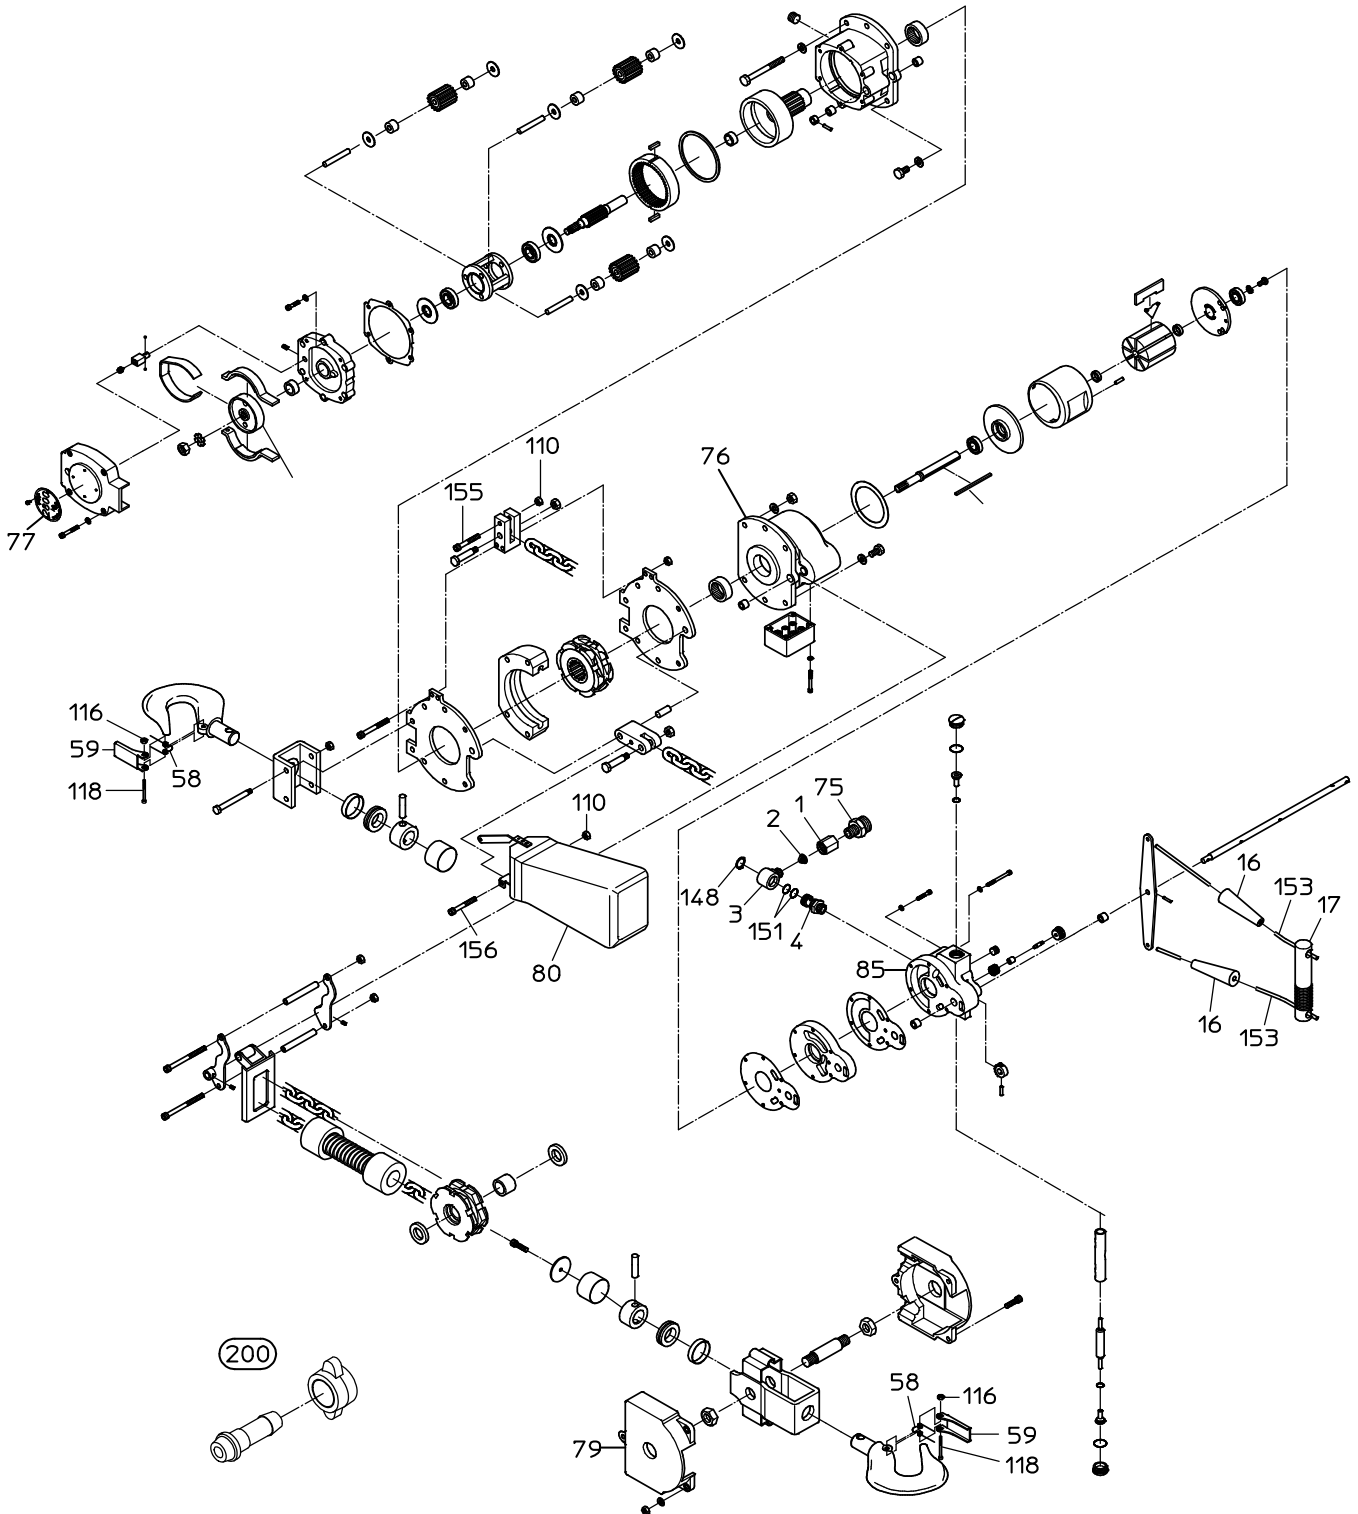

# PARTS LIST

## RHL-2800-03

511806

NIPPON PNEUMATIC MFG. CO., LTD

MODEL :

511806

ITEM	PART NO.	PART NAME	QTY
(Air supply parts)			
1	15105210	INLET BUSHING	1
2	15106665	FILTER	1
3	15104370	SWIVEL SEAT	1
4	15104360	SWIVEL VALVE	1
75	15105520	ADAPTOR	1
148	25307360	SNAP RING	1
151	63910130	O RING	1
200	24901056	CAP NUT-HOSE NIPPLE	1
(Hook parts)			
58	15104940	SPRING	1
59	15105540	STOPPER	1
116	28100759	U NUT	1
118	28100758	CAP SCREW	1
(Controller parts)			
16	15104420	HANDLE	1
17	15104150	CONTROL HANDLE	1
153	28602026	NYLON ROPE	1
(Chain bucket parts)			
80	28603009	CHAIN BUCKET	1
110	76111208	NUT	1
155	74008055	CAP SCREW	1
156	74008060	CAP SCREW	1
(Name plates)			
76		NAME PLATE (MODEL)	1
77		NAME PLATE (RATED WEIGHT)	1
79		NAME PLATE (RATED WEIGHT)	1
85	18400463	NAME PLATE (WARNING)	1
(Sale of Maintenance Parts)			
NPK supplies only the maintenance parts specified above to customers, except who are engaged in the NPK authorizes repair service of the air hoists.			
This is due to prevent any accidents that caused by improper repair.			
If you have any questions or opinion on this product, please feel free to contact the NPK sales office.			