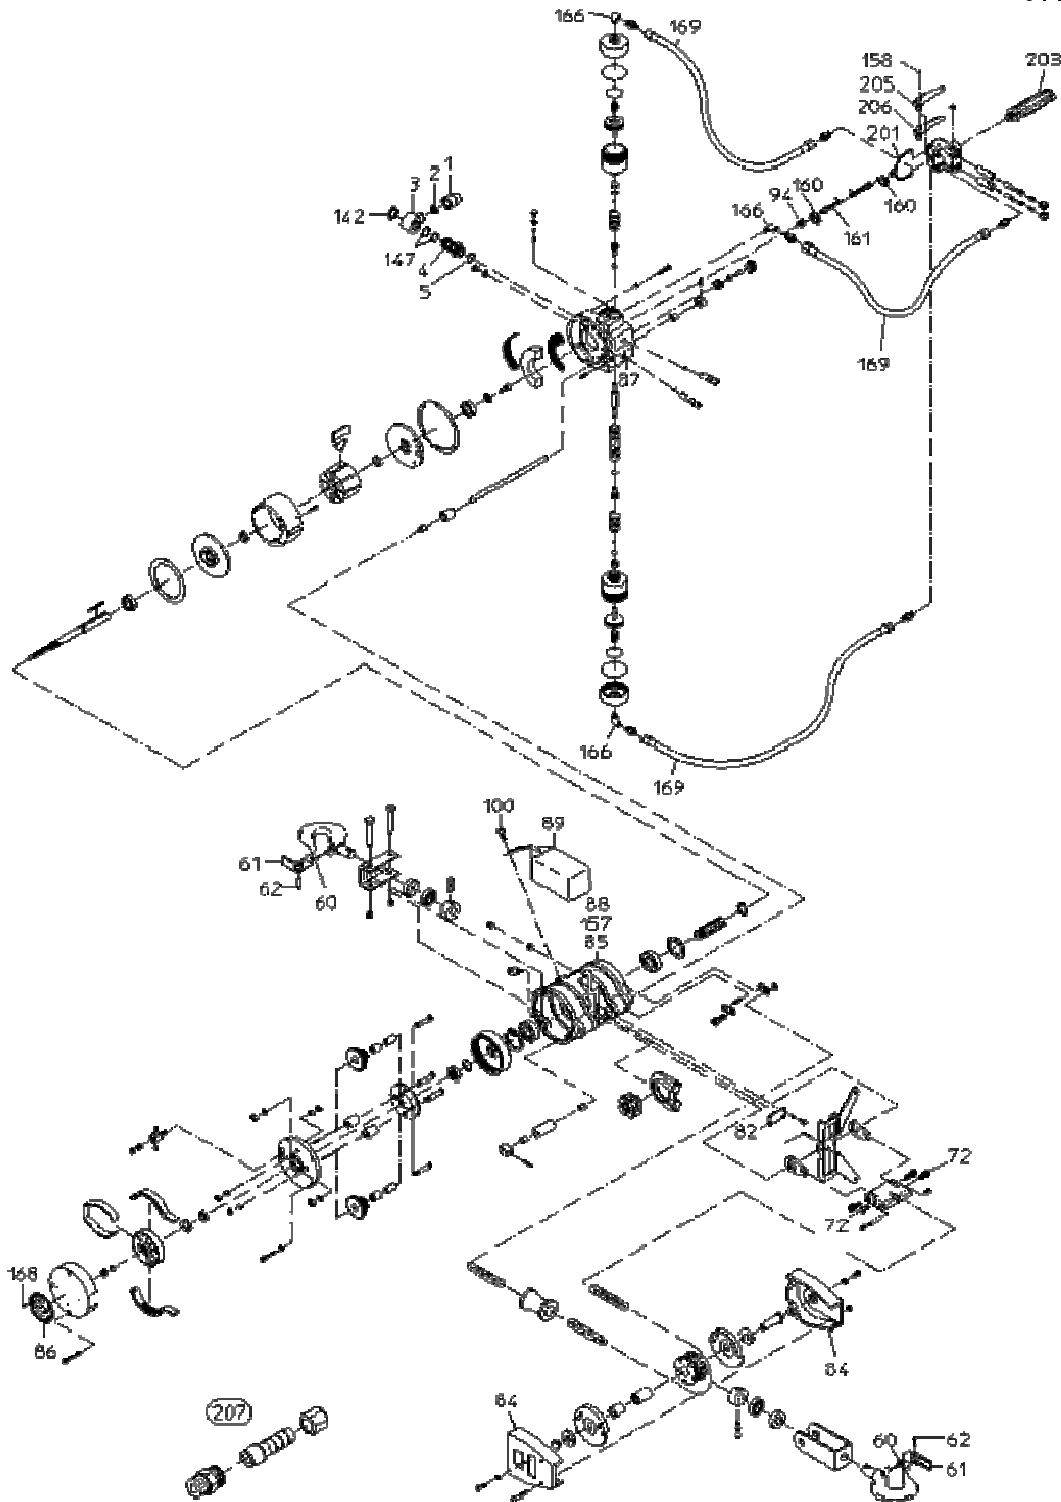

PARTS LIST

RHL-1000P-03

511982

NIPPON PNEUMATIC MFG. CO., LTD

MODEL: **RHL-1000P-03**

511982

ITEM	PART NO.	PART NAME	QTY
(Air supply parts)			
1	15104340	INLET BUSHING	1
2	15106665	FILTER	1
3	15104370	SWIVEL SEAT	1
4	15104360	SWIVEL VALVE	1
5	15104500	GASKET	1
142	25307360	SNAP RING	1
147	63910130	O RING	2
207	24901057	CAP NUT-HOSE NIPPLE	1
(Hook parts)			
60	15104010	SPRING	2
61	15104750	STOPPER	2
62	15104740	STOPPER PIN	2
(Controller parts)			
94	15106150	ATTACHMENT	1
158	28206049	PIN	1
160	28699219	WIRE CLIP	2
161	28602227	WIRE ROPE	1
166	28401104	90° ELBOW	3
169	24905097	SUPPLY HOSE CP	3
201	15106160	HANGER	1
203	15006040	HOLDER	1
205	15106757	LEVER	1
206	15106756	LEVER	1
(Chain bucket parts)			
72	15106799	STOPPER BOLT	2
89	28603025	CHAIN BUCKET	1
100	28100355	HEX. BOLT	2
(Name plates)			
82	18400586	NAME PLATE (WARNING)	1
84	18400122	NAME PLATE (CORPORATE LOGO)	1
85	18400714	NAME PLATE (MODEL)	1
86	18400114	NAME PLATE (RATED WEIGHT)	1
87	18400463	NAME PLATE (WARNING)	1
88	18400170	NAME PLATE (CORPORATE LOGO)	1
157	28210007	DRIVE SCREW	4
168	28210012	DRIVE SCREW	4
(Sale of Maintenance Parts)			
NPK supplies only the maintenance parts specified above to customers, except who are engaged in the NPK authorizes repair service of the air hoists.			
This is due to prevent any accidents that caused by improper repair.			
If you have any questions or opinion on this product, please feel free to contact the NPK sales office.			