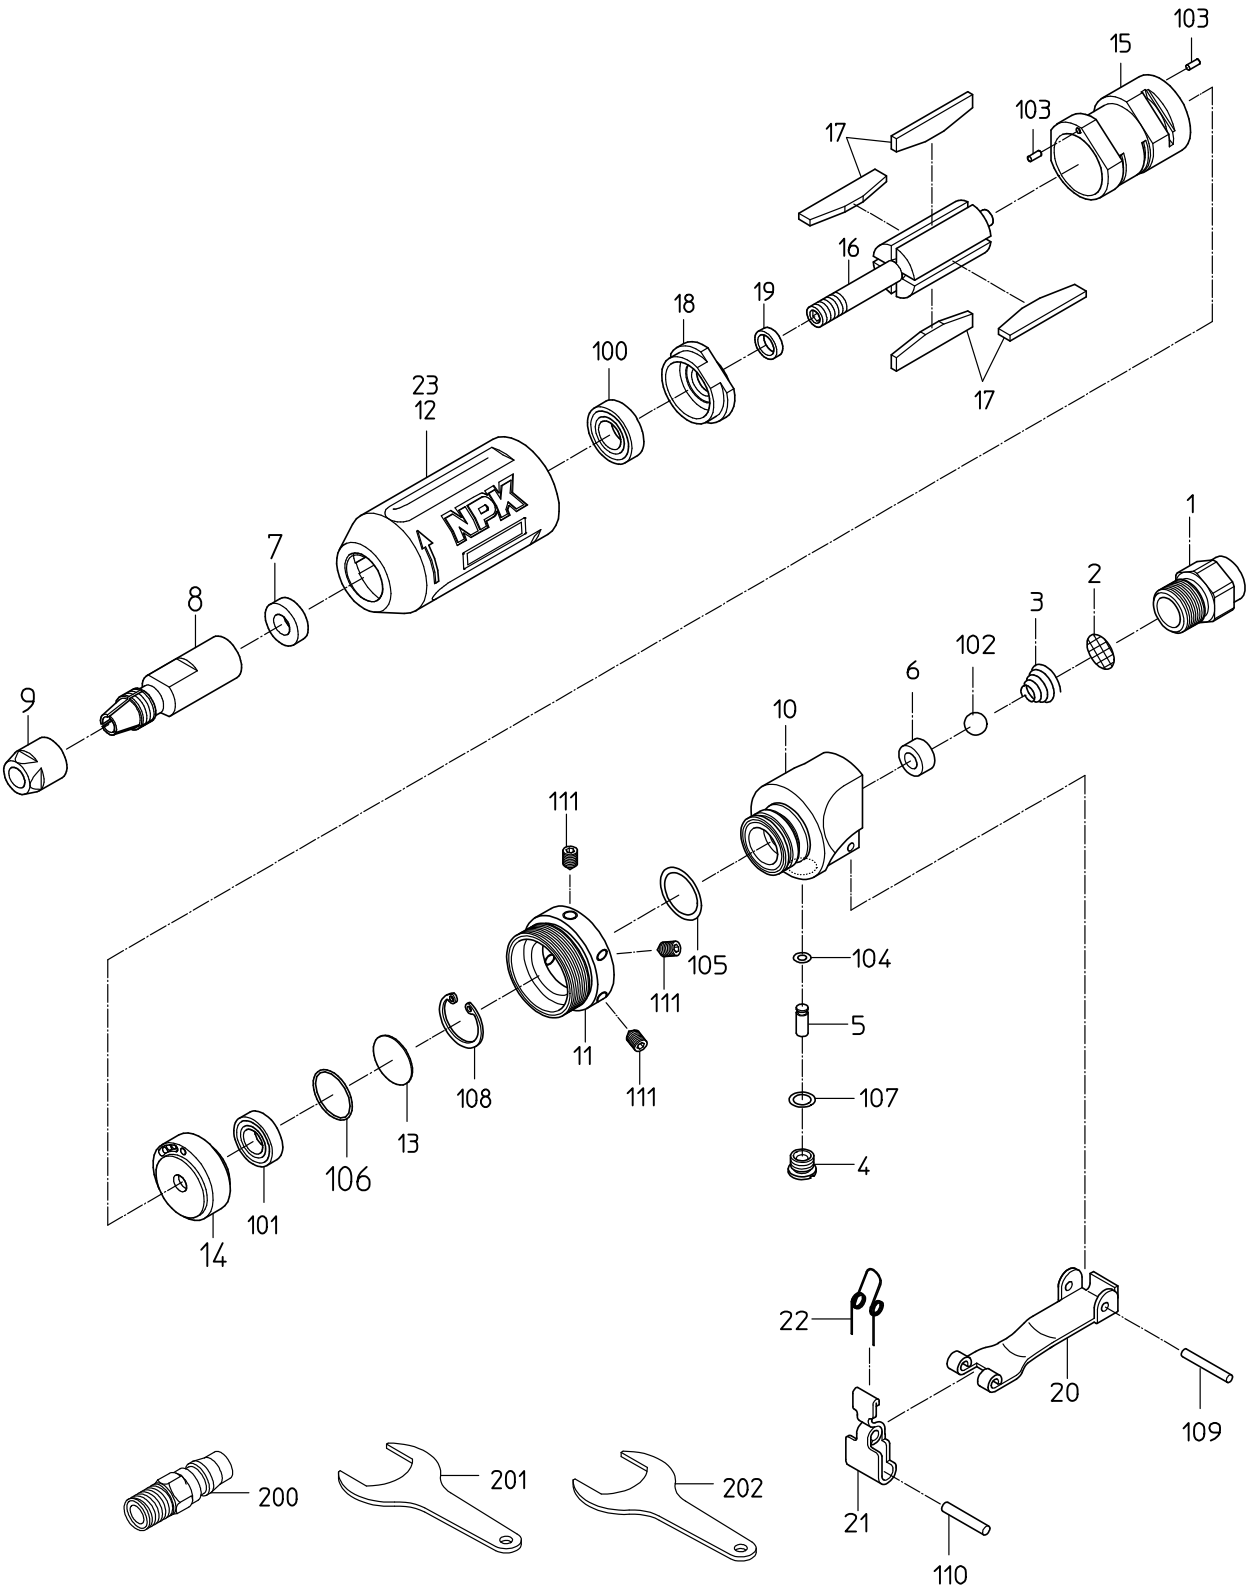

PARTS LIST

RG-38CX-20

504755

NIPPON PNEUMATIC MFG. CO., LTD.

PARTS LIST

(1/1)

MODEL : **RG-38CX-20**

504755

ITEM	PART NO.	PART NAME	Q'ty
1	15015526	INLET BUSH	1
2	15015319	SCREEN	1
3	15204250	THROTTLE SPRING	1
4	Not available separately. Available only as HANDLE WB or HANDLE CP (P/No. 15015691 No. 15015578)	THROTTLE BUSH	1
5	15015580	THROTTLE PIN	1
6	Not available separately. Available only as HANDLE WB or HANDLE CP (P/No. 15015691 No. 15015578)	VALVE SHEET	1
7	15015473	WASHER	1
8	Not available separately. Available only as COLLET CHUCK CP (P/No. 15015768)	COLLET BODY(6.35)	1
9	Not available separately. Available only as COLLET CHUCK CP (P/No. 15015768)	COLLET NUT	1
10	Not available separately. Available only as HANDLE WB or HANDLE CP (P/No. 15015691 No. 15015578)	HANDLE	1
11	15015472	LOCK NUT	1
12	15015531	ROTOR CASE	1
13	15001260	BEARING WASHER	1
14	15001220	TOP PLATE	1
15	15001210	CYLINDER	1
16	15001240	ROTOR	1
17	15016027	VANE	4
18	15001230	BOTTOM PLATE	1
19	15001150	ROTOR BUSH	1
20	15015470	LEVER	1
21	15000790	STOPPER	1
22	15000770	SPRING	1
23		NAME PLATE	1
100	28201067	BALL BEARING	1
101	28201069	BALL BEARING	1
102	28205018	STEEL BALL	1
103	28206010	PIN	2
104	25401630	O RING	1
105	25401270	O RING	1
106	28399087	O RING	1
107	63200050	O RING	1
108	25307919	RETAINING RING	1
109	28208064	SPRING PIN	1
110	28208089	SPRING PIN	1
111	28100623	SET SCREW	6
200	24901010	COUPLER PLUG	1
201	24999104	SPANNER	1
202	24999105	SINGLE ENDED SPANNER	1
	Contents of CP		
	15015652	TOP PLATE WBR	
	14, 101		
	15015653	BOTTOM PLATE WBR	
	18, 100		
	15015691	HANDLE WB	
	6, 24		
	15015578	HANDLE CP	
	1, 2, 3, 4, 5, 6, 10, 20, 21, 22, 102, 104, 105	107, 109, 110	
	15015768	COLLET CHUCK CP	
	8, 9		