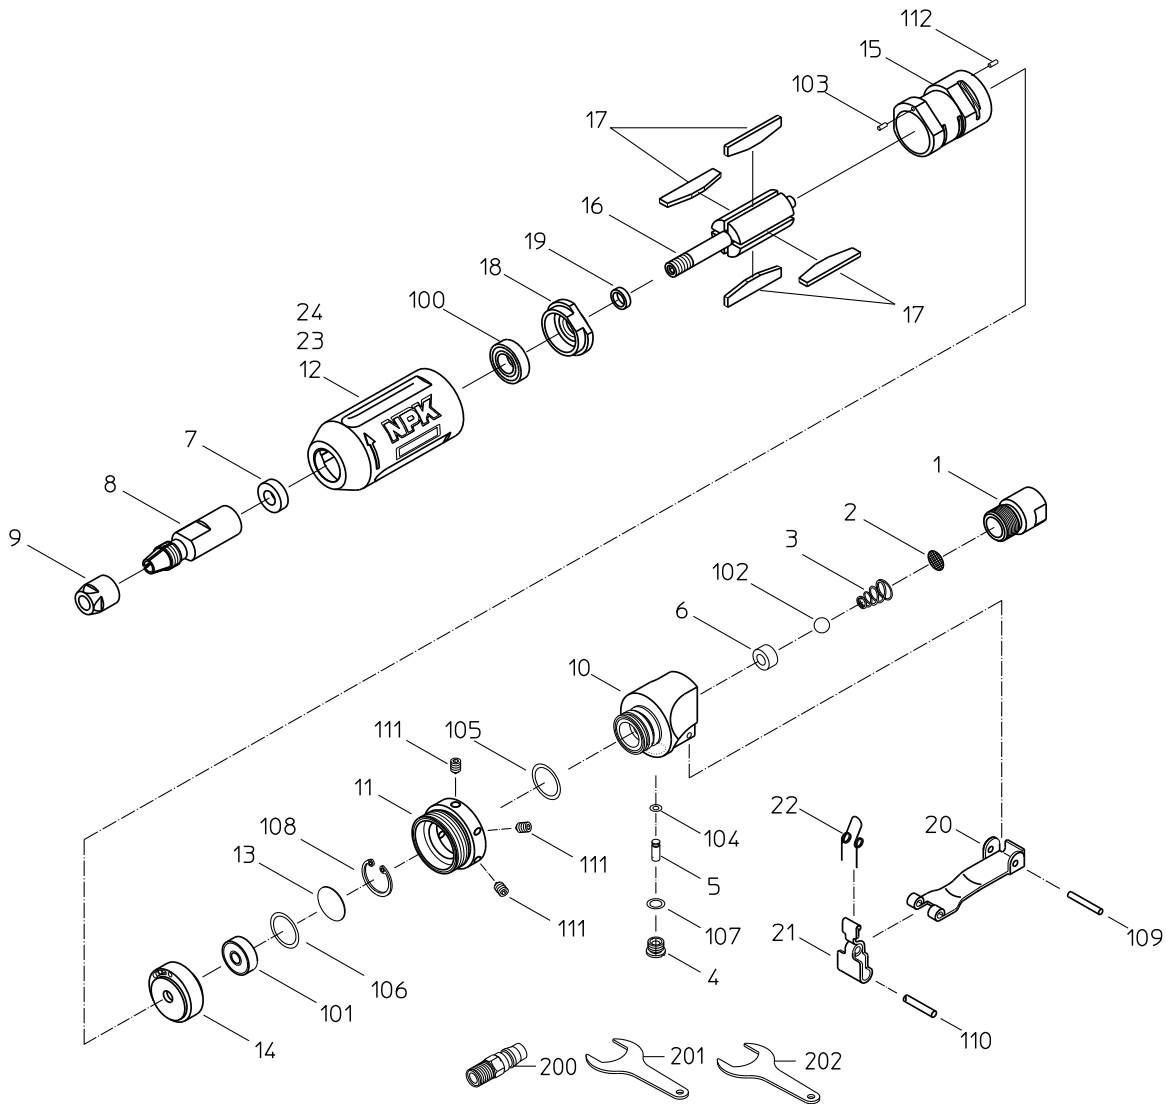

PARTS LIST

RG-38CX

506490

MODEL : **RG-38CX-06**

506490

ITEM	PART NO.	PART NAME	QTY	NOTE
1	15015526	INLET BUSHING	1	
2	15015319	SCREEN	1	
3	15204250	THROTTLE SPRING	1	
4	15015320	THROTTLE BUSH	1	
5	15015580	THROTTLE PIN	1	
6		VALVE SHEET	1	*Available only as HANDLE WB.
7	15015473	WASHER	1	
8	15015425	COLLET BODY	1	
9	15015739	COLLET NUT	1	
10		HANDLE	1	*Available only as HANDLE WB.
11	15015472	LOCK NUT	1	
12	15016953	ROTOR CASE	1	
13	15001260	BEARING WASHER	1	
14		TOP PLATE	1	*Available only as TOP PLATE WBR.
15	15017037	CYLINDER	1	
16	15001240	ROTOR	1	
17	15016120	VANE	4	
18		BOTTOM PLATE	1	*Available only as BOTTOM PLATE WBR.
19	15001150	ROTOR BUSH	1	
20	15015470	LEVER	1	
21	15000790	STOPPER	1	
22	15000770	SPRING	1	
23		NAME PLATE (MODEL)	1	
24	18400738	NAME PLATE (WARNING)	1	
100	28201191	BALL BEARING	1	
101	28201178	BALL BEARING	1	
102	28205018	STEEL BALL	1	
103	28206010	PIN	1	
104	25401630	O RING	1	
105	25401270	O RING	1	
106	28399087	O RING	1	
107	63200050	O RING	1	
108	25307919	RETAINING RING	1	
109	28208064	SPRING PIN	1	
110	28208089	SPRING PIN	1	
111	28100623	SET SCREW	6	
112	28206148	PIN	1	
200	24901010	COUPLER PLUG	1	
201	24999104	SPANNER	1	
202	24999105	SINGLE ENDED SPANNER	1	
		ASSY LIST		
	15015578	HANDLE CP		
		1, 2, 3, 4, 5, 6, 10, 20, 21, 22, 102, 104, 105, 107, 109, 110		
	15017000	TOP PLATE WBR		
		14, 101		
	15017001	BOTTOM PLATE WBR		
		18, 100		
	15015691	HANDLE WB		
		6, 10		
	15015740	COLLET CHUCK CP		
		8, 9		