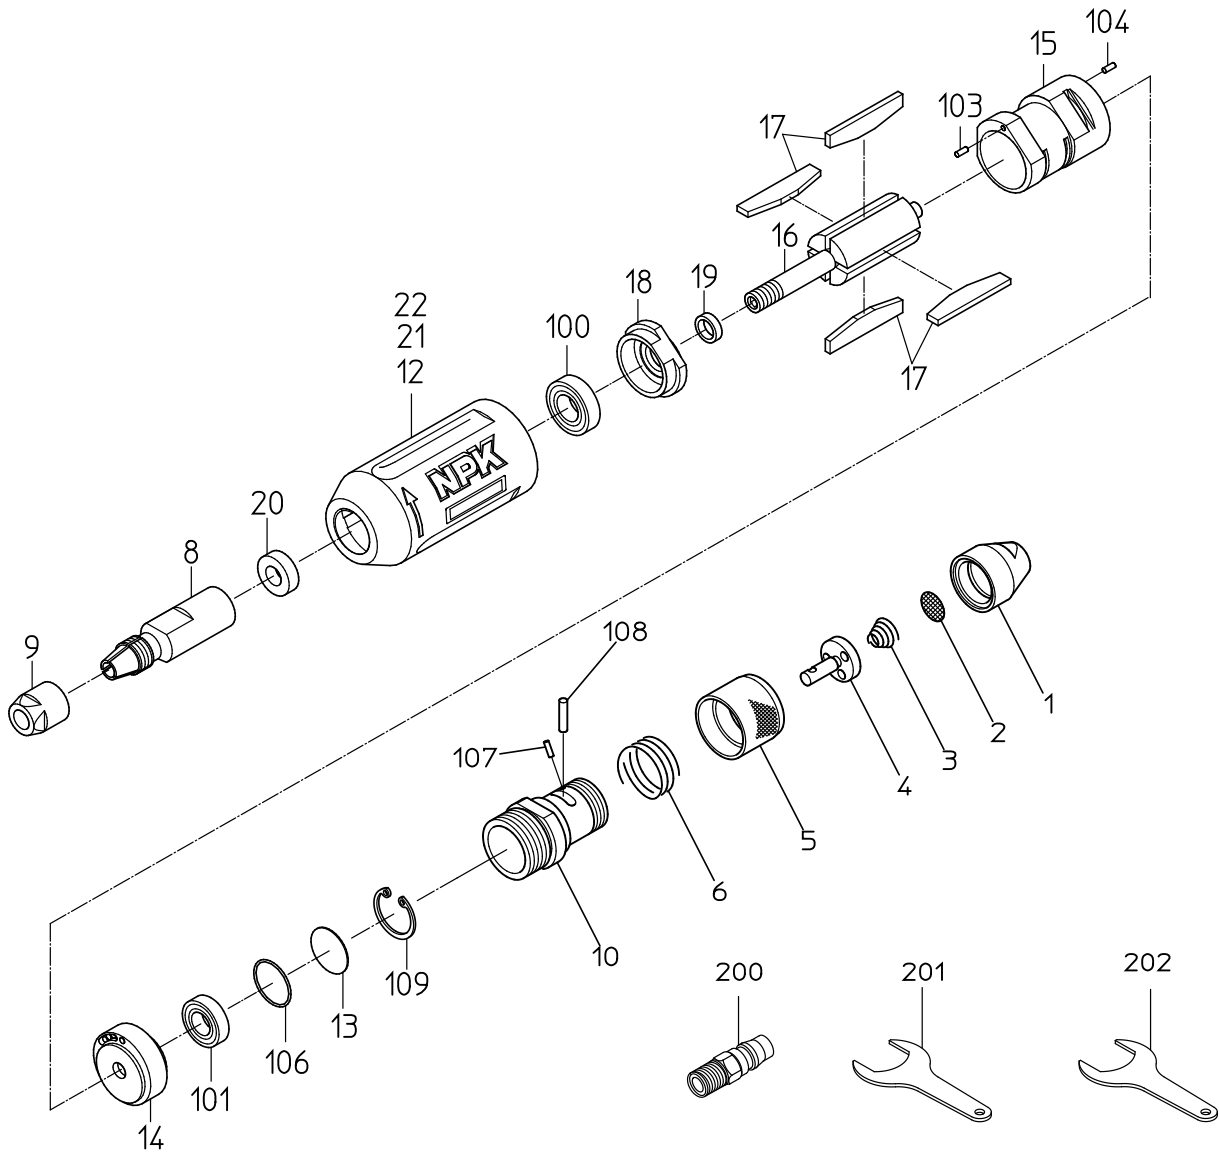

PARTS LIST

RG-38CA

505542

MODEL : **RG-38CA**

505542

ITEM	PART NO.		PART NAME	QTY	NOTE
1	15015503		INLET BUSHING	1	
2	15015525		SCREEN	1	
3	15000990		THROTTLE SPRING	1	
4	15015504		THROTTLE VALVE	1	
5	15015567		GRIP	1	
6	15016090		PUSH SPRING	1	
8	15015425		COLLET BODY	1	
9	15015739		COLLET NUT	1	
10	15016231		HANDLE	1	
12	15016953		ROTOR CASE	1	
13	15001260		BEARING WASHER	1	
14			TOP PLATE	1	*Available as TOP PLATE WBR
15	15017037		CYLINDER	1	
16	15001240		ROTOR	1	
17	15016120		VANE	4	
18			BOTTOM PLATE	1	*Available as BOTTOM PLATE WBR
19	15001150		ROTOR BUSH	1	
20	15015473		WASHER	1	
21			NAME PLATE (MODEL)	1	
22	18400463		NAME PLATE (WARNING)	1	
100	28201191		BALL BEARING	1	
101	28201178		BALL BEARING	1	
103	28206010		PIN	1	
104	28206148		PIN	1	
106	28399087		O RING	1	
107	28207037		ROLLER PIN	1	
108	28207110		ROLLER PIN	1	
109	25307919		RETAINING RING	1	
200	24901010		COUPLER PLUG	1	
201	24999104		SPANNER	1	
202	24999105		SINGLE ENDED SPANNER	1	
			ASSY LIST		
	15017000		TOP PLATE WBR		
		14, 101			
	15017001		BOTTOM PLATE WBR		
		18, 100			
	15015740		COLLET CHUCK CP		
		8, 9			
	15016234		HANDLE CP		
		1, 2, 3, 4, 5, 6, 10, 107, 108			