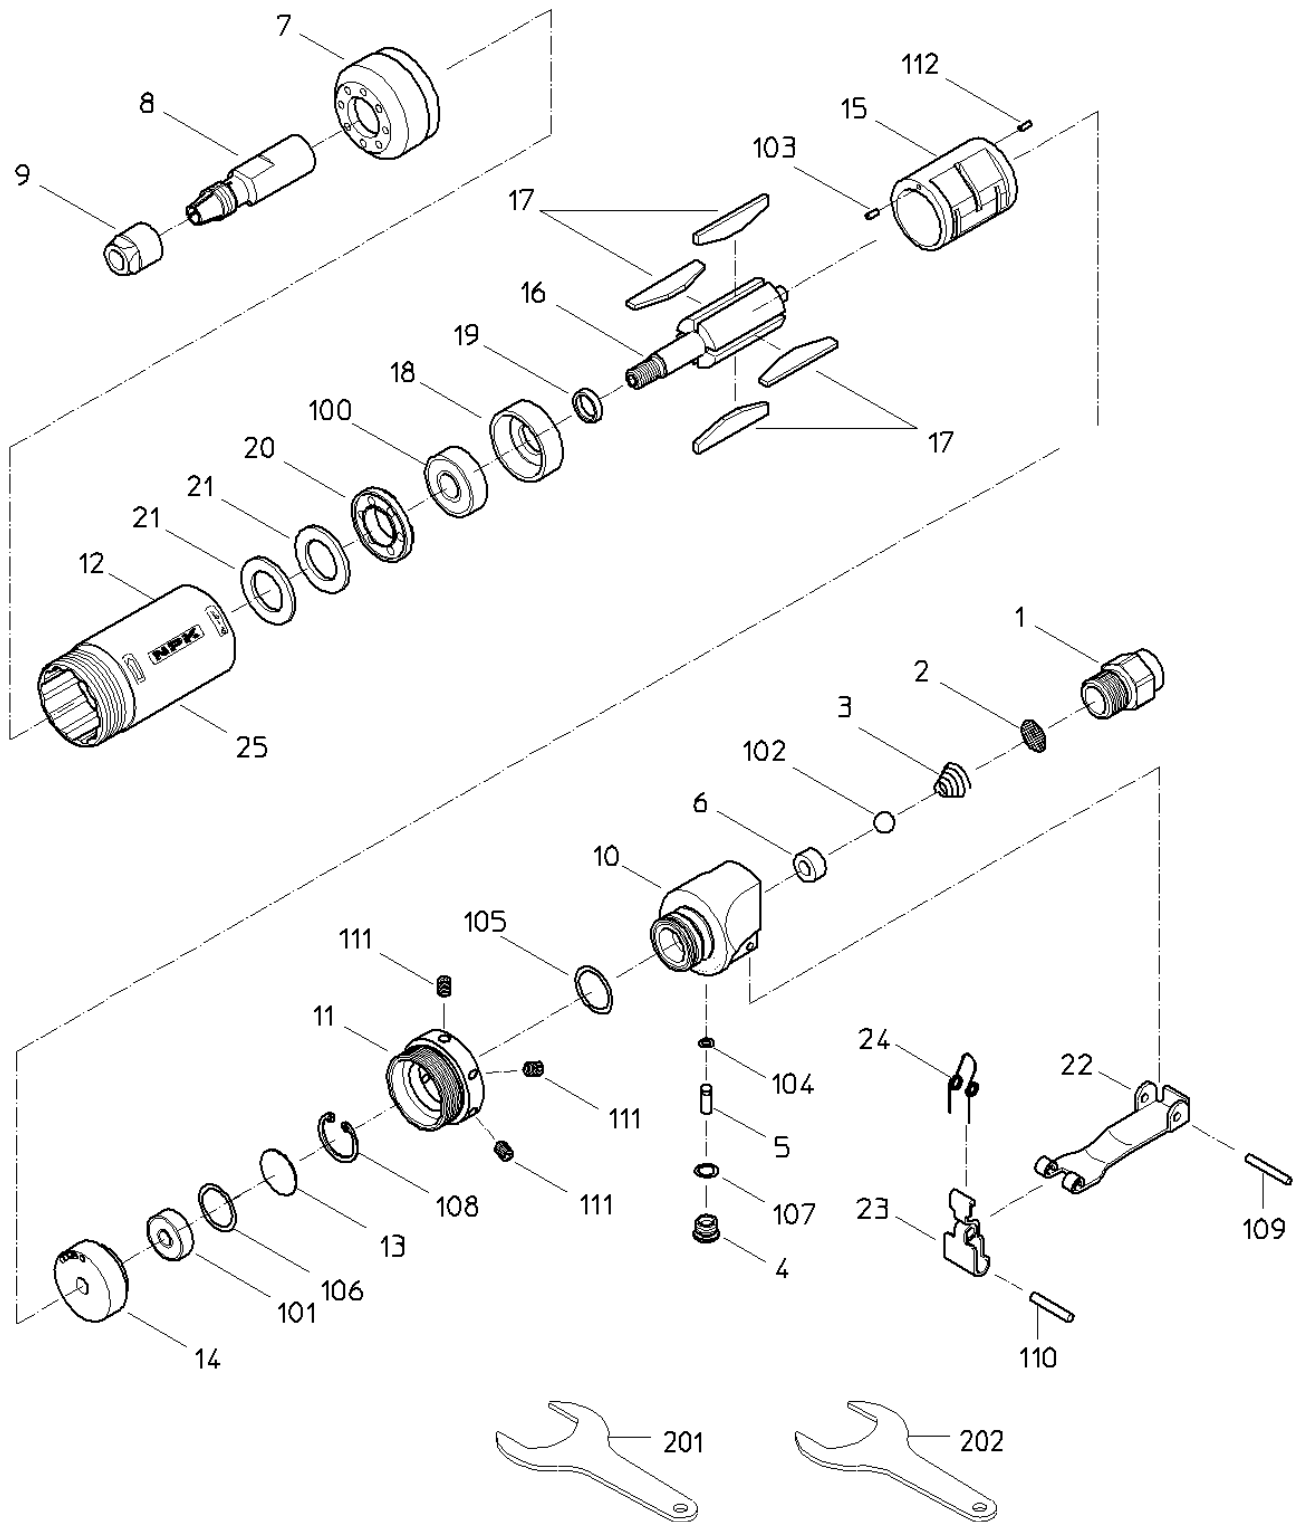

PARTS LIST

RG-383-20

504739

NIPPON PNEUMATIC MFG. CO., LTD.

PARTS LIST

(1/2)

MODEL : **RG-383-20**

504739

ITEM	PART NO.	PART NAME	Q' ty
1	15015526	INLET BUSHING	1
2	15015319	SCREEN	1
3	15204250	THROTTLE SPRING	1
4	15015320	THROTTLE BUSH	1
5	15015580	THROTTLE PIN	1
6	Not available separately. Available only as HANDLE WB or HANDLE CP (P/No. 15015691 No. 15015578)	VALVE SHEET	1
7	15015324	LOCK RING	1
8	Not available separately. Available only as COLLET CHUCK CP (P/No. 15015741)	COLLET BODY(6.35)	1
9	Not available separately. Available only as COLLET CHUCK CP (P/No. 15015741)	COLLET NUT	1
10	Not available separately. Available only as HANDLE WB or HANDLE CP (P/No. 15015691 No. 15015578)	HANDLE	1
11	15015330	LOCK NUT	1
12	15015791	ROTOR CASE	1
13	15001260	BEARING WASHER	1
14	15015460	TOP PLATE	1
15	15015310	CYLINDER	1
16	15015314	ROTOR	1
17	15016119	VANE	4
18	15015313	BOTTOM PLATE	1
19	15015316	ROTOR BUSH	1
20	15015453	COLLAR	1
21	15015454	FILTER	2
22	15015470	LEVER	1
23	15000790	STOPPER	1
24	15000770	SPRING	1
25		NAME PLATE	1
100	28201079	BALL BEARING	1
101	28201069	BALL BEARING	1
102	28205018	STEEL BALL	1
103	28206010	PIN	1
104	25401630	O RING	1
105	25401270	O RING	1
106	28399087	O RING	1
107	63200050	O RING	1
108	25307919	RETAINING RING	1
109	28208064	SPRING PIN	1
110	28208089	SPRING PIN	1
111	28100623	SET SCREW	6
112	28206148	PIN	1
201	24999104	SPANNER	1
202	24999105	SINGLE ENDED SPANNER	1

PARTS LIST

(2/2)

MODEL : **RG-383-20**

504739

ITEM	PART NO.	PART NAME	Q' ty
	Contents of CP		
	15015578	HANDLE CP	
	1, 2, 3, 4, 5, 6, 10, 22, 23, 24, 102, 104, 105, 107, 109, 110		
	15015655	BOTTOM PLATE WBR	
	18, 100		
	15015685	TOP PLATE WBR	
	14, 101		
	15015691	HANDLE WB	
	6, 10		
	15015741	COLLET CHUCK CP	
	8, 9		