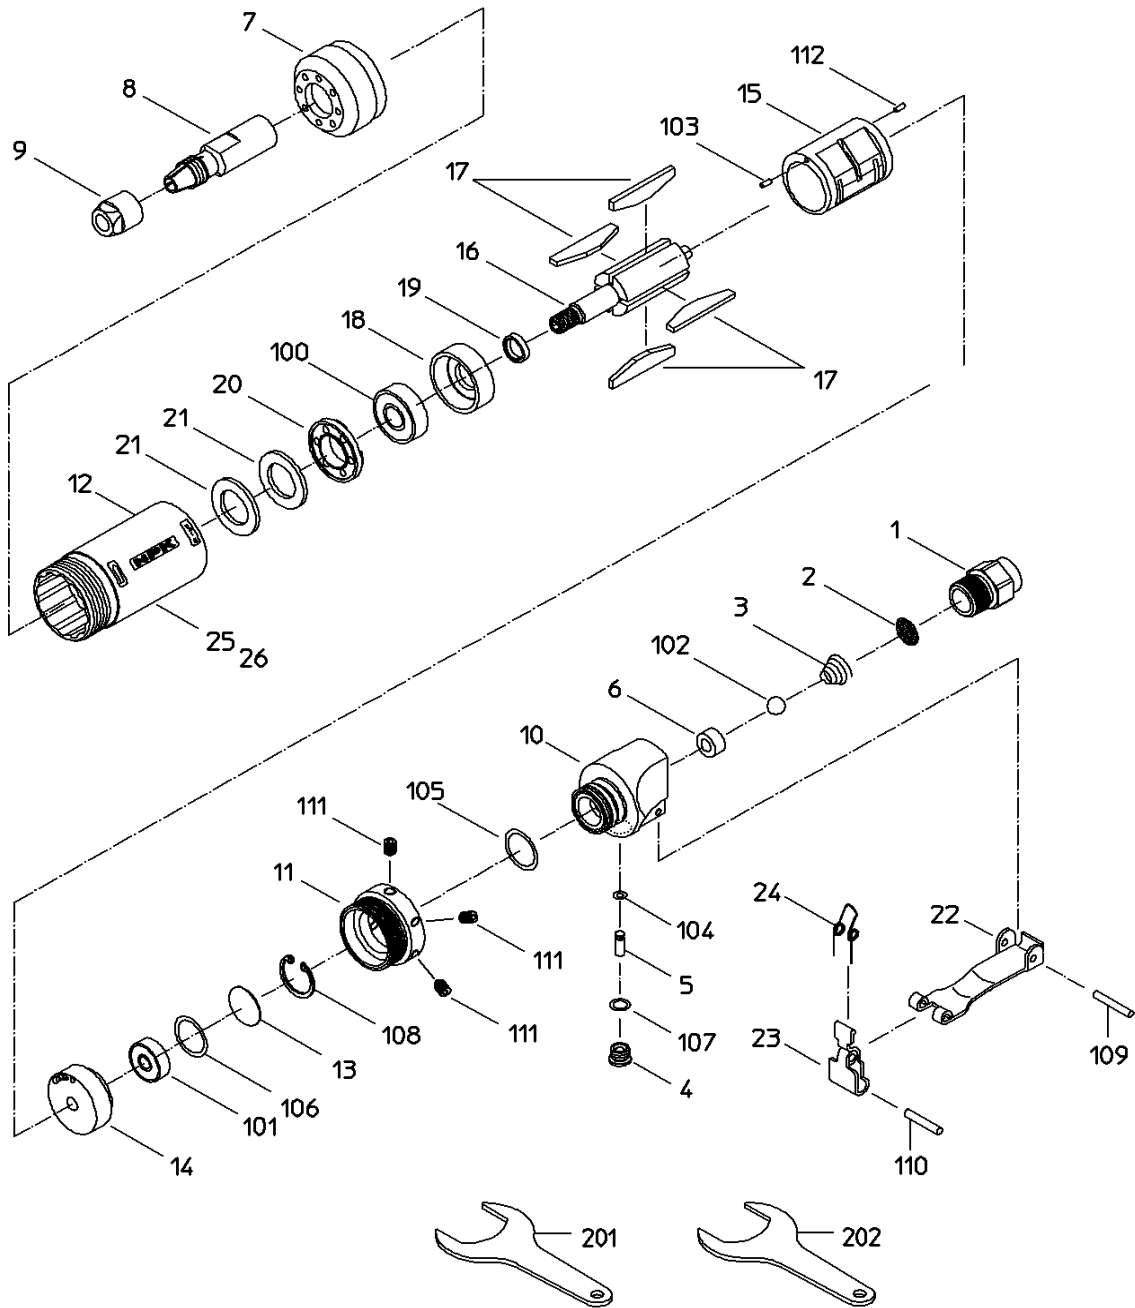

PARTS LIST

RG-383-20

505760

NIPPON PNEUMATIC MFG. CO., LTD.

MODEL : **RG-383-20**

505760

ITEM	PART NO.	PART NAME	QTY	NOTE
1	15015526	INLET BUSHING	1	
2	15015319	SCREEN	1	
3	15204250	THROTTLE SPRING	1	
4	15015320	THROTTLE BUSH	1	
5	15015580	THROTTLE PIN	1	
6		VALVE SHEET	1	*Available as HANDLE WB
7	15015324	LOCK RING	1	
8	15015493	COLLET BODY (6. 35)	1	
9	15015739	COLLET NUT	1	
10		HANDLE	1	*Available as HANDLE WB
11	15015330	LOCK NUT	1	
12	15015791	ROTOR CASE	1	
13	15001260	BEARING WASHER	1	
14		TOP PLATE	1	*Available as TOP PLATE WBR
15	15017026	CYLINDER	1	
16	15015314	ROTOR	1	
17	15016119	VANE	4	
18		BOTTOM PLATE	1	*Available as BOTTOM PLATE WBR
19	15015316	ROTOR BUSH	1	
20	15015453	COLLAR	1	
21	15015454	FILTER	2	
22	15015470	LEVER	1	
23	15000790	STOPPER	1	
24	15000770	SPRING	1	
25		NAME PLATE (MODEL)	1	
26	18400665	NAME PLATE (WARNING)	1	
100	28201079	BALL BEARING	1	
101	28201069	BALL BEARING	1	
102	28205018	STEEL BALL	1	
103	28206010	PIN	1	
104	25401630	O RING	1	
105	25401270	O RING	1	
106	28399087	O RING	1	
107	63200050	O RING	1	
108	25307919	RETAINING RING	1	
109	28208064	SPRING PIN	1	
110	28208089	SPRING PIN	1	
111	28100623	SET SCREW	6	
112	28206148	PIN	1	
201	24999104	SPANNER	1	
202	24999105	SINGLE ENDED SPANNER	1	

NIPPON PNEUMATIC MFG. CO., LTD.

MODEL: **RG-383-20**

505760

ITEM	PART NO.	PART NAME	QTY	NOTE
		ASSY LIST		
	15015578	HANDLE CP		
		1, 2, 3, 4, 5, 6, 10, 22, 23, 24, 102, 104, 105, 107, 109, 110		
	15015655	BOTTOM PLATE WBR		
		18, 100		
	15015685	TOP PLATE WBR		
		14, 101		
	15015691	HANDLE WB		
		6, 10		
	15015741	COLLET CHUCK CP		
		8, 9		