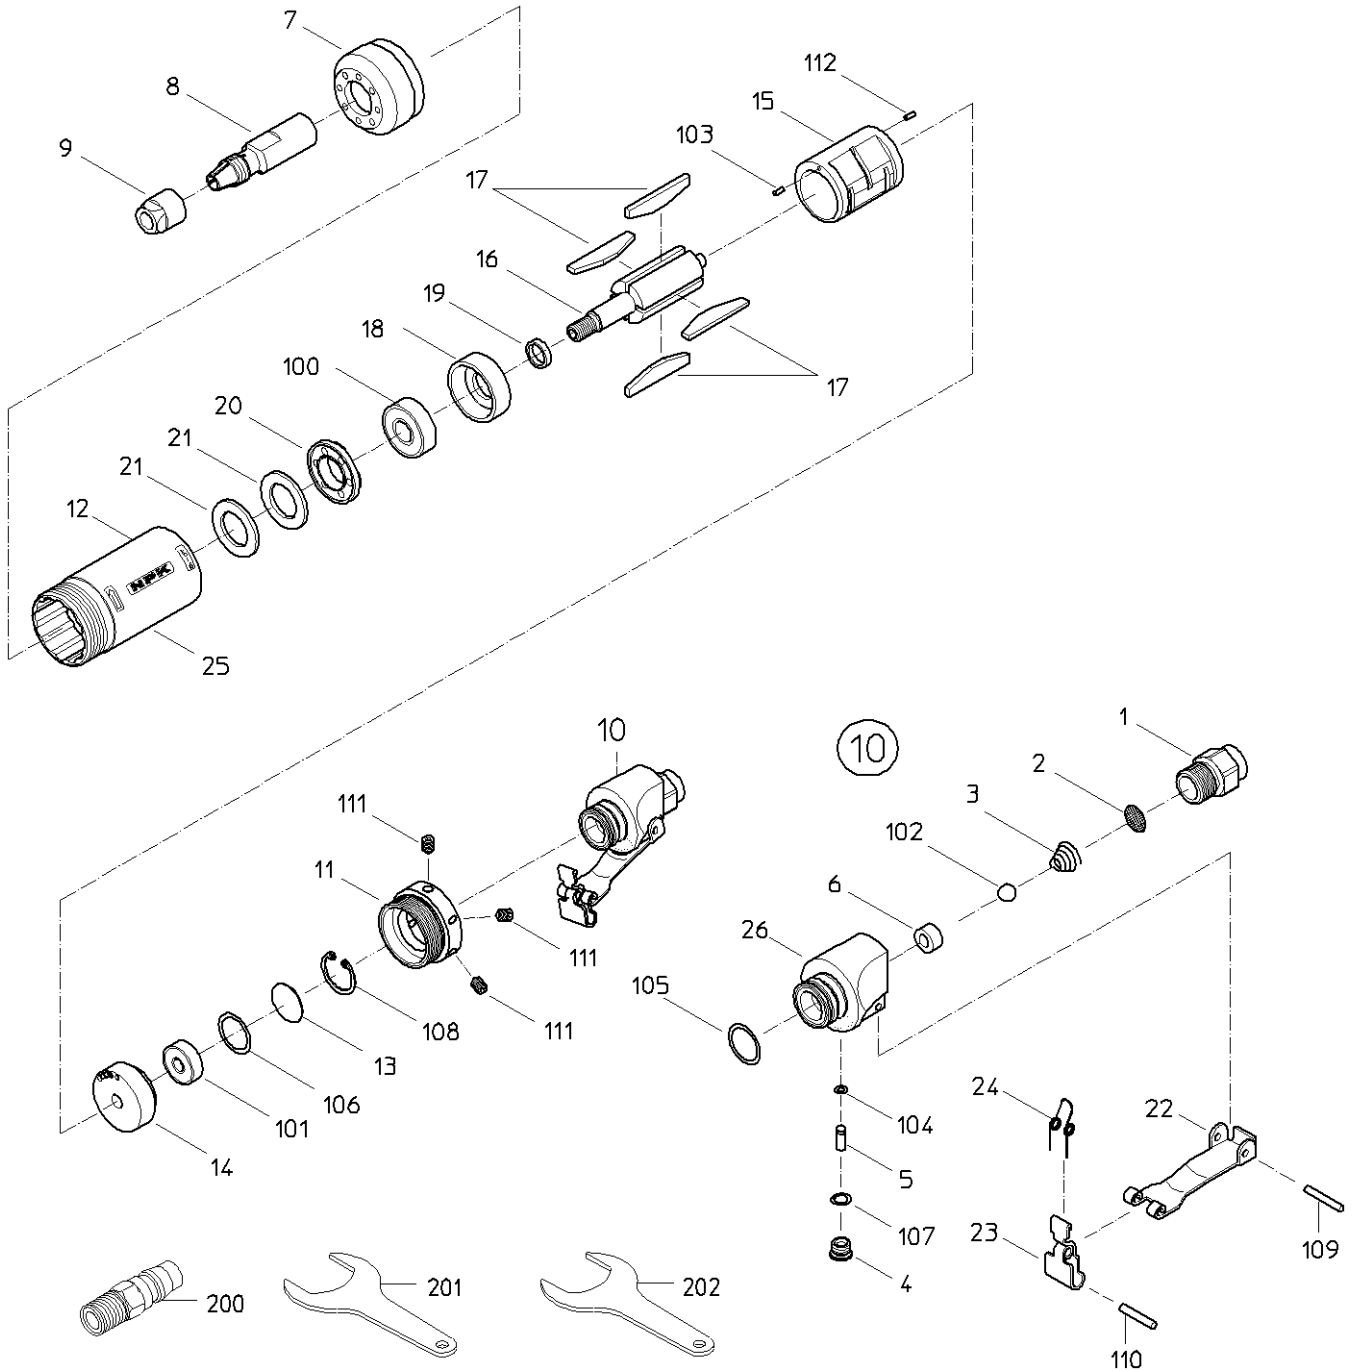

PARTS LIST

RG-383-06

504916

NIPPON PNEUMATIC MFG. CO., LTD.

PARTS LIST

(1/2)

MODEL : **RG-383**

504916

ITEM	PART NO.	PART NAME	Q' ty
1	15015526	INLET BUSHING	1
2	15015319	SCREEN	1
3	15204250	THROTTLE SPRING	1
4	15015320	THROTTLE BUSH	1
5	15015580	THROTTLE PIN	1
6	Not available separately. Available only as HANDLE WB or HANDLE CP (P/No. 15015691 No. 15015578)	VALVE SHEET	1
7	15015324	LOCK RING	1
8	Not available separately. Available only as COLLET CHUCK CP (P/No. 15015742)	COLLET BODY	1
9	Not available separately. Available only as COLLET CHUCK CP (P/No. 15015742)	COLLET NUT	1
10	Not available separately. Available only as HANDLE WB or HANDLE CP (P/No. 15015691 No. 15015578)	HANDLE	1
11	15015330	LOCK NUT	1
12	15015791	ROTOR CASE	1
13	15001260	BEARING WASHER	1
14	15015460	TOP PLATE	1
15	15015310	CYLINDER	1
16	15015314	ROTOR	1
17	15016117	VANE	4
18	15015313	BOTTOM PLATE	1
19	15015316	ROTOR BUSH	1
20	15015453	COLLAR	1
21	15015454	FILTER	2
22	15015470	LEVER	1
23	15000790	STOPPER	1
24	15000770	SPRING	1
25		NAME PLATE	
100	28201079	BALL BEARING	1
101	28201069	BALL BEARING	1
102	28205018	STEEL BALL	1
103	28206010	PIN	1
104	25401630	O RING	1
105	25401270	O RING	1
106	28399087	O RING	1
107	63200050	O RING	1
108	25307919	RETAINING RING	1
109	28208064	SPRING PIN	1
110	28208089	SPRING PIN	1
111	28100623	SET SCREW	6
112	28206148	PIN	1
201	24999104	SPANNER	1
202	24999105	SINGLE ENDED SPANNER	1

PARTS LIST

(2/2)

MODEL : **RG-383**

504916

ITEM	PART NO.	PART NAME	Q' ty
CP LIST	15015578	HANDLE CP	
	1, 2, 3, 4, 5, 6, 10, 22, 23, 24, 102, 104, 105, 107, 109, 110		
	15015655	BOTTOM PLATE WBR	
	18, 100		
	15015685	TOP PLATE WBR	
	14, 101		
	15015691	HANDLE WB	
	6, 10		
	15015742	COLLET CHUCK CP	
	8, 9		
OPTION	15000720	COLLET BUSH (3mm)	