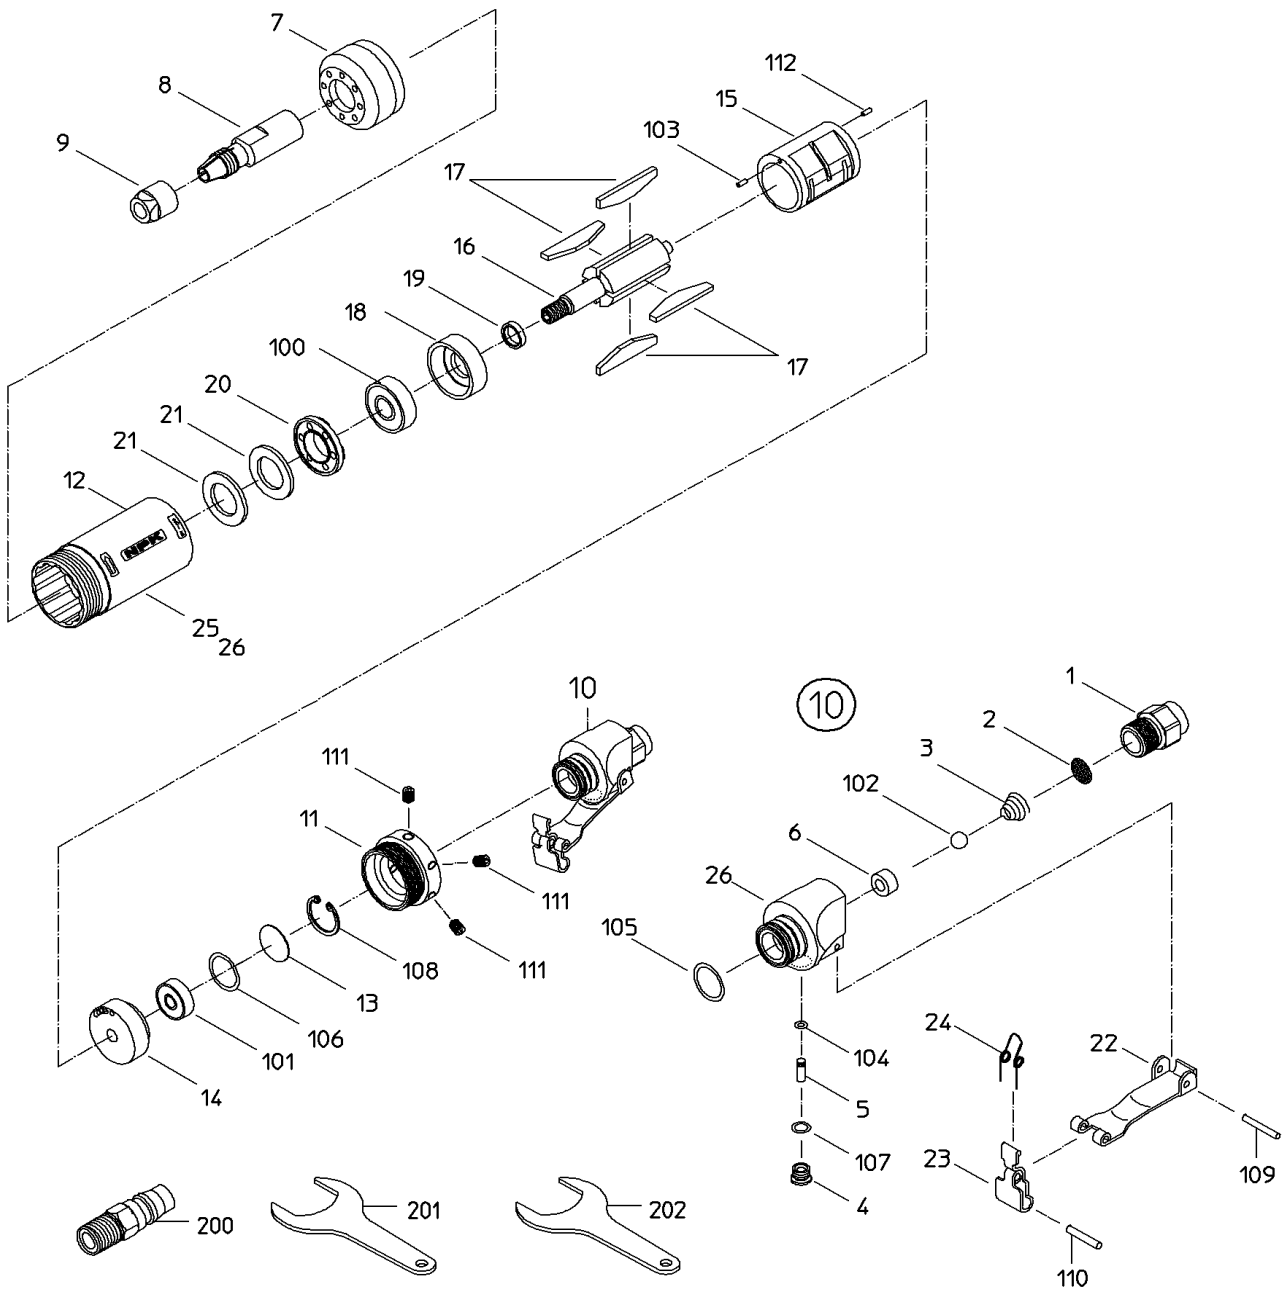

PARTS LIST

RG-383-06

504918

NIPPON PNEUMATIC MFG. CO., LTD.

MODEL : RD-383-06

504918

ITEM	PART NO.	PART NAME	QTY	NOTE
1	15015526	INLET BUSHING	1	
2	15015319	SCREEN	1	
3	15204250	THROTTLE SPRING	1	
4	15015320	THROTTLE BUSH	1	
5	15015580	THROTTLE PIN	1	
6		VALVE SHEET	1	*Available as HANDLE WB
7	15015324	LOCK RING	1	
8	15015308	COLLET BODY	1	
9	15015739	COLLET NUT	1	
10		HANDLE	1	*Available as HANDLE WB
11	15015330	LOCK NUT	1	
12	15015791	ROTOR CASE	1	
13	15001260	BEARING WASHER	1	
14		TOP PLATE	1	*Available as TOP PLATE WBR
15	15017026	CYLINDER	1	
16	15015314	ROTOR	1	
17	15016119	VANE	4	
18		BOTTOM PLATE	1	*Available as BOTTOM PLATE WBR
19	15015316	ROTOR BUSH	1	
20	15015453	COLLAR	1	
21	15015454	FILTER	2	
22	15015470	LEVER	1	
23	15000790	STOPPER	1	
24	15000770	SPRING	1	
25		NAME PLATE (MODEL)	1	
26	18400665	NAME PLATE (WARNING)	1	
100	28201188	BALL BEARING	1	
101	28201178	BALL BEARING	1	
102	28205018	STEEL BALL	1	
103	28206010	PIN	1	
104	25401630	O RING	1	
105	25401270	O RING	1	
106	28399087	O RING	1	
107	63200050	O RING	1	
108	25307919	RETAINING RING	1	
109	28208064	SPRING PIN	1	
110	28208089	SPRING PIN	1	
111	28100623	SET SCREW	6	
112	28206148	PIN	1	
200	24901010	COUPLER PLUG	1	
201	24999104	SPANNER	1	
202	24999105	SINGLE ENDED SPANNER	1	
		ASSY LIST		
	15015578	HANDLE CP		
		1, 2, 3, 4, 5, 6, 10, 22, 23, 24, 102, 104, 105, 107, 109, 110		
	15017007	BOTTOM PLATE WBR		
		18, 100		
	15017006	TOP PLATE WBR		
		14, 101		
	15015691	HANDLE WB		
		6, 10		
	15015742	COLLET CHUCK CP		
		8, 9		