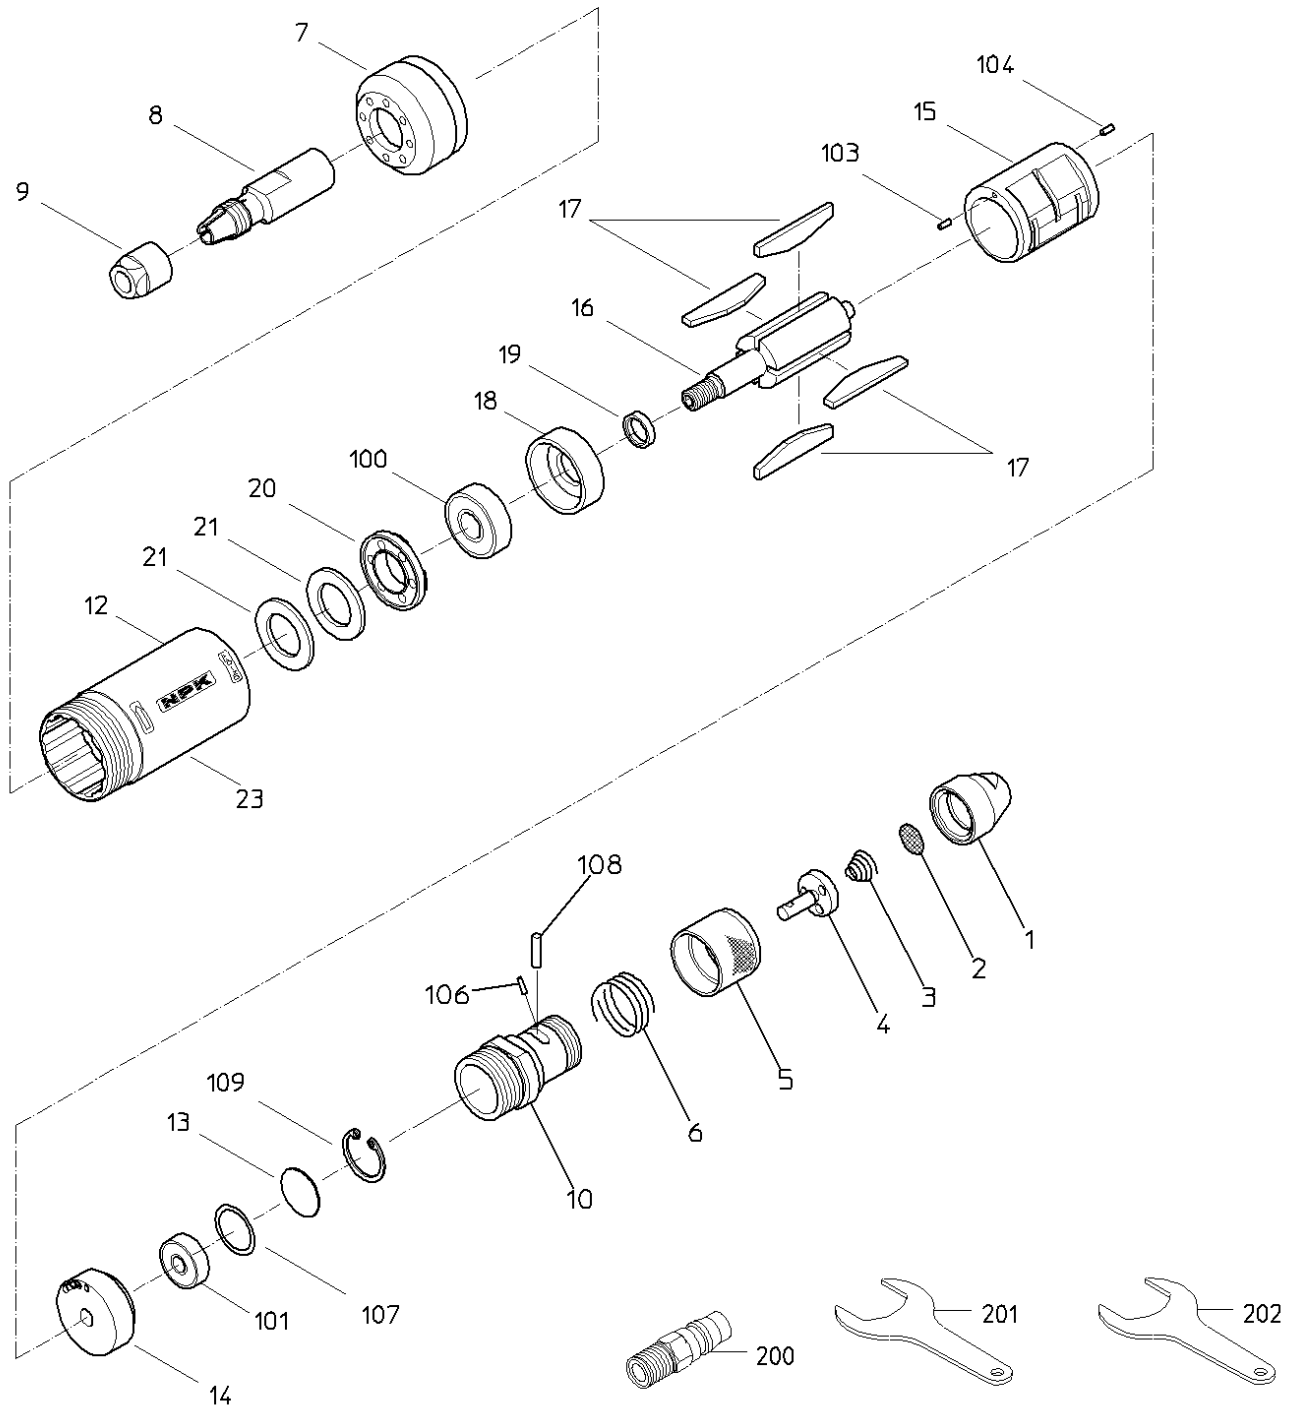

PARTS LIST

RG-382A-20

504815

NIPPON PNEUMATIC MFG. CO., LTD.

PARTS LIST

(1/1)

MODEL : **RG-382A-20**

504815

ITEM	PART NO.	PART NAME	Q' ty
1	15015503	INLET BUSHING	1
2	15015525	SCREEN	1
3	15000990	THROTTLE SPRING	1
4	15015504	THROTTLE VALVE	1
5	15015567	GRIP	1
6	15016090	PUSH SPRING	1
7	15015324	LOCK RING	1
8	Not available separately. Available only as COLLET CHUCK CP (P/No. 15015741)	COLLET BODY	1
9	Not available separately. Available only as COLLET CHUCK CP (P/No. 15015741)	COLLET NUT	1
10	Not available separately. Available only as HANDLE CP (P/No. 15016093)	HANDLE	1
12	15015791	ROTOR CASE	1
13	15001260	BEARING WASHER	1
14	15015460	TOP PLATE	1
15	15015310	CYLINDER	1
16	15015314	ROTOR	1
17	15016119	VANE	4
18	15015313	BOTTOM PLATE	1
19	15015316	ROTOR BUSH	1
20	15015453	COLLAR	1
21	15015454	FILTER	2
23		NAME PLATE	1
100	28201079	BALL BEARING	1
101	28201069	BALL BEARING	1
103	28206010	PIN	1
104	28206148	PIN	1
106	28207037	ROLLER PIN	1
107	28399087	O RING	1
108	28207110	ROLLER PIN	1
109	25307919	RETAINING RING	1
200	24901010	COUPLER PLUG	1
201	24999104	SPANNER	1
202	24999105	SINGLE ENDED SPANNER	1
	CP 일자		
	15015655	BOTTOM PLATE WBR	
	18, 100		
	15015685	TOP PLATE WBR	
	14, 101		
	15015741	COLLET CHUCK CP	
	8, 9		
	15016093	HANDLE CP	
	1, 2, 3, 4, 5, 6, 10, 106, 108		