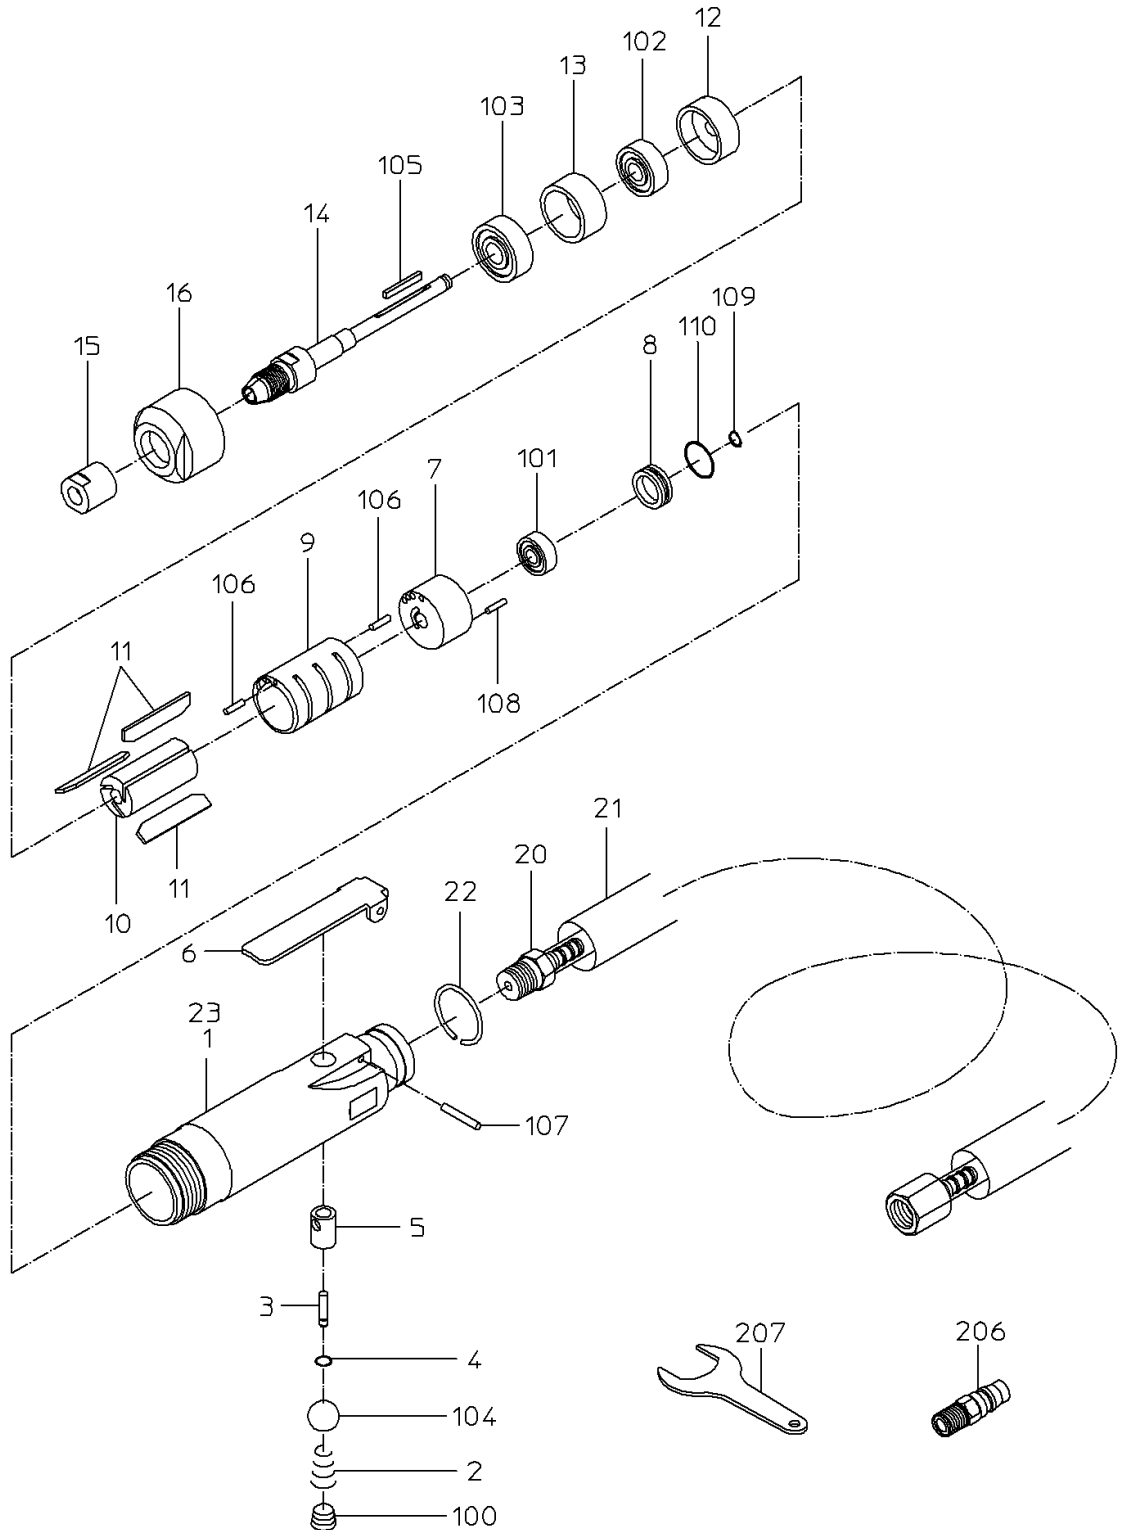

PARTS LIST

RG-25

505620

日本ニューマチック工業株式会社
NIPPON PNEUMATIC MFG. CO., LTD.

PARTS LIST

(1/1)

MODEL : **RG-25**

505620

ITEM	PART NO.	PART NAME	Q' ty
1	Not available separately. Available only as HANDLE WB or HANDLE CP (P/No. 15015462 No. 15015346)	HANDLE	1
2	15209450	THROTTLE SPRING	1
3	17509170	THROTTLE PIN	1
4	17509230	STOPPER RING	1
5	15000830	THROTTLE BUSH	1
6	15015807	LEVER	1
7	15000900	TOP PLATE	1
8	15000940	BEARING COVER	1
9	15000890	CYLINDER	1
10	15000930	ROTOR	1
11	15016025	VANE	3
12	15000920	BOTTOM PLATE	1
13	15000950	BEARING COLLAR	1
14	15000880	COLLET BODY	1
15	15000590	COLLET NUT	1
16	15000870	HANDLE CAP	1
20	24905049	SUPPLY HOSE CP	1
21	15000810	EXHAUST HOSE	1
22	15000820	HOSE RING	1
100	28100351	PLUG	1
101	28201184	BALL BEARING	1
102	28201191	BALL BEARING	1
103	28201186	BALL BEARING	1
104	28205048	RUBBER BALL	1
105	28207244	ROLLER PIN	1
106	28208020	SPRING PIN	2
107	28208064	SPRING PIN	1
108	28299010	GROOVED PIN	1
109	25307460	RETAINING RING	1
110	63200150	O RING	1
207	24999106	SINGLE ENDED SPANNER	2
	CP LIST		
	15015212	COLLET CHUCK CP 14, 15	
	15015346	HANDLE CP 1, 2, 3, 4, 5, 6, 100, 104, 107	
	15015462	HANDLE WB 1, 5	
	15016999	BOTTOM PLATE WBR 12, 102	
	15016998	TOP PLATE WBR 7, 101