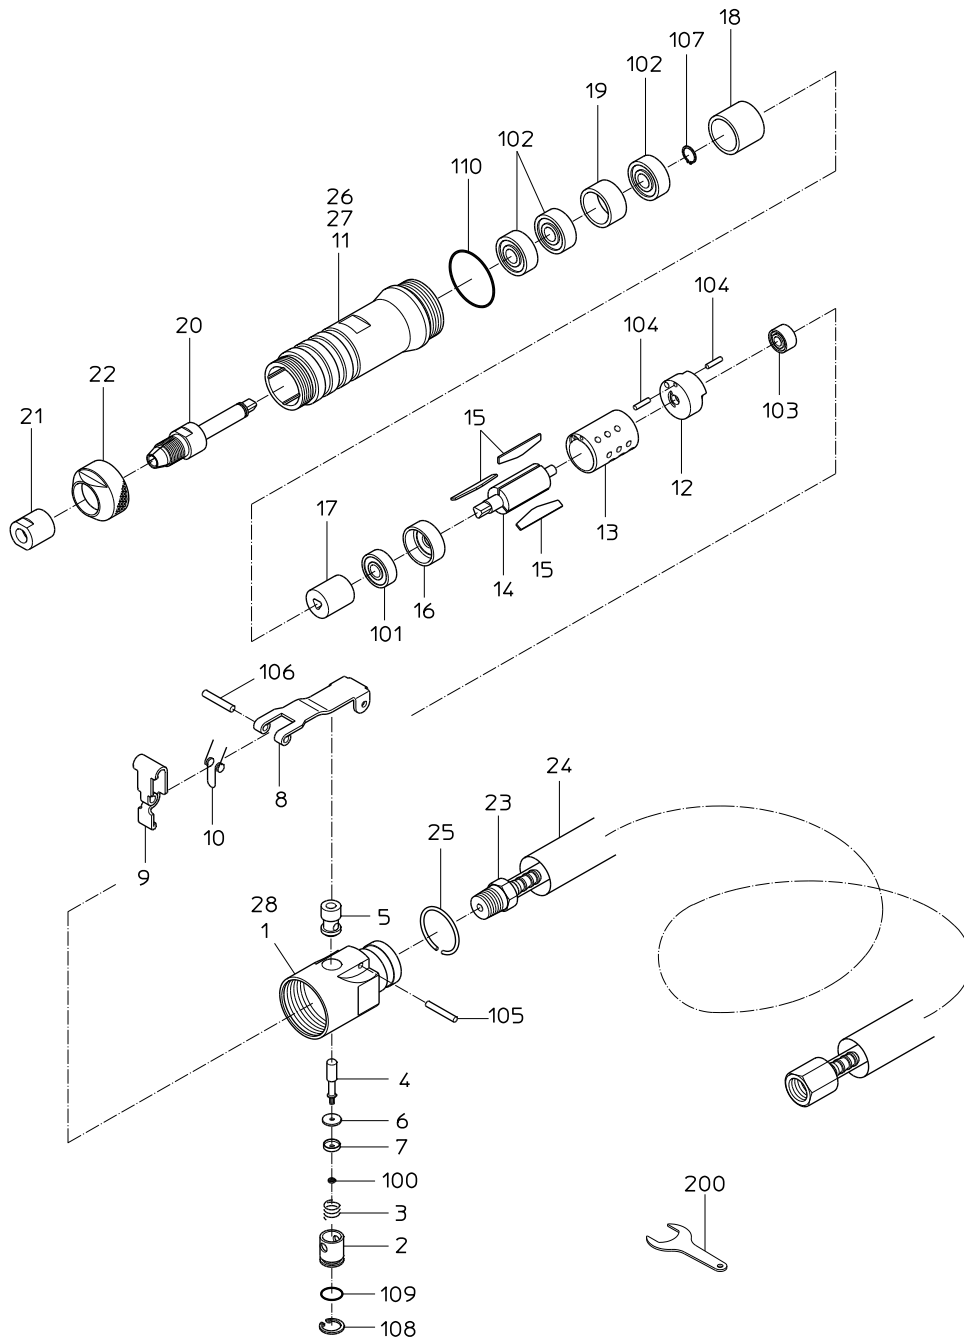

## RG-16BKLW-06

506520

MODEL : **RG-16BKLW-06**

506520

| ITEM | PART NO. | PART NAME            | QTY | NOTE                                      |
|------|----------|----------------------|-----|---|
| 1    |          | HANDLE               | 1   | Available only as HANDLE WB or HANDLE CP. |
| 2    | 15000520 | ADJUSTER VALVE       | 1   |   |
| 3    | 15000500 | THROTTLE SPRING      | 1   |   |
| 4    | 15000540 | THROTTLE PIN         | 1   |   |
| 5    | 15000530 | THROTTLE BUSH        | 1   |   |
| 6    | 15000690 | VALVE SHEET          | 1   |   |
| 7    | 15000550 | THROTTLE WASHER      | 1   |   |
| 8    | 15000780 | LEVER                | 1   |   |
| 9    | 15000790 | STOPPER              | 1   |   |
| 10   | 15000770 | SPRING               | 1   |   |
| 11   | 15000650 | ROTOR CASE           | 1   |   |
| 12   |          | TOP PLATE            | 1   | Available only as TOP PLATE WBR.          |
| 13   | 15000600 | CYLINDER             | 1   |   |
| 14   | 15000640 | ROTOR                | 1   |   |
| 15   | 15016117 | VANE                 | 3   |   |
| 16   |          | BOTTOM PLATE         | 1   | Available only as BOTTOM PLATE WBR.       |
| 17   | 15000700 | JOINT                | 1   |   |
| 18   | 15000710 | BEARING COLLAR       | 1   |   |
| 19   | 15000680 | BEARING WASHER       | 1   |   |
| 20   | 15000580 | COLLET BODY          | 1   |   |
| 21   | 15000590 | COLLET NUT           | 1   |   |
| 22   | 15000670 | CASE CAP             | 1   |   |
| 23   | 24905049 | SUPPLY HOSE CP       | 1   |   |
| 24   | 15000510 | EXHAUST HOSE         | 1   |   |
| 25   | 17509350 | STOPPER RING         | 1   |   |
| 26   | 18400738 | NAME PLATE (WARNING) | 1   |   |
| 27   | 18400125 | NAME PLATE (ARROW)   | 1   |   |
| 28   |          | NAME PLATE (MODEL)   | 1   |   |
| 100  | 28100222 | HEX. NUT             | 1   |   |
| 101  | 28201066 | BALL BEARING         | 1   |   |
| 102  | 28201067 | BALL BEARING         | 3   |   |
| 103  | 28201075 | BALL BEARING         | 1   |   |
| 104  | 28208020 | SPRING PIN           | 2   |   |
| 105  | 28208064 | SPRING PIN           | 1   |   |
| 106  | 28208089 | SPRING PIN           | 1   |   |
| 107  | 25307470 | RETAINING RING       | 1   |   |
| 108  | 25307430 | SNAP RING            | 1   |   |
| 109  | 63200090 | O RING               | 1   |   |
| 110  | 25401240 | O RING               | 1   |   |
| 200  | 24999106 | SINGLE ENDED SPANNER | 2   |   |