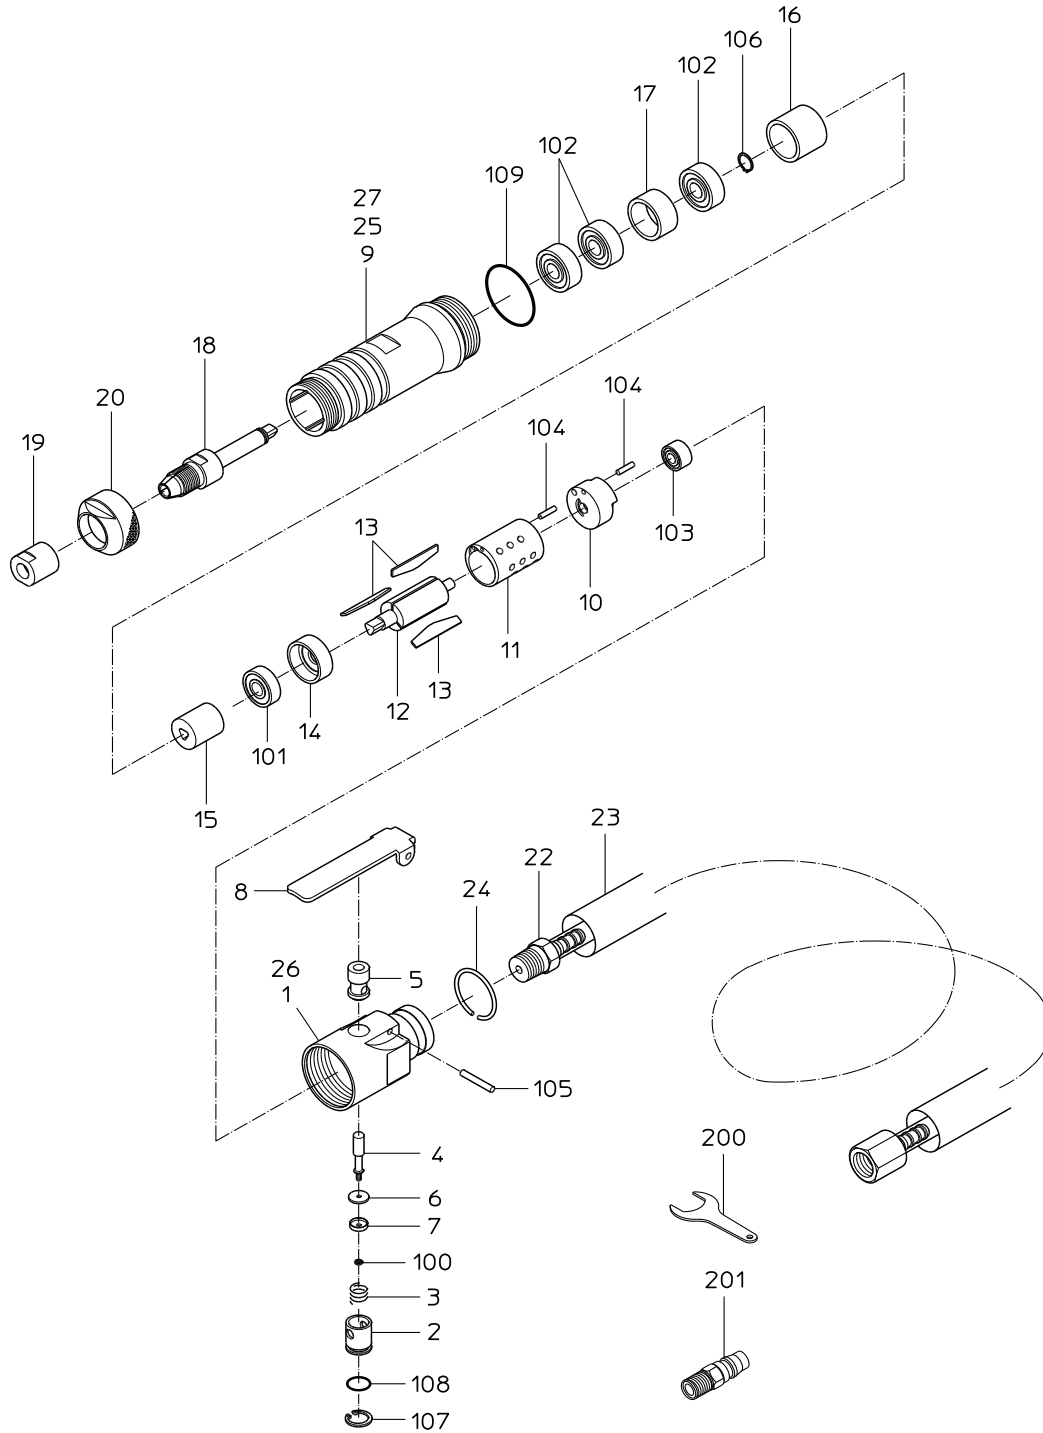

PARTS LIST

RG-16BK

506510

MODEL : **RG-16BK**

506510

ITEM	PART NO.		PART NAME	QTY	NOTE
1	15000560		HANDLE	1	
2	15000520		ADJUSTER VALVE	1	
3	15000500		THROTTLE SPRING	1	
4	15000540		THROTTLE PIN	1	
5	15000530		THROTTLE BUSH	1	
6	15000690		VALVE SHEET	1	
7	15000550		THROTTLE WASHER	1	
8	15015807		LEVER	1	
9	15000650		ROTOR CASE	1	
10			TOP PLATE	1	Available as TOP PLATE WBR.
11	15000600		CYLINDER	1	
12	15000640		ROTOR	1	
13	15016117		VANE	3	
14			BOTTOM PLATE	1	Available as BOTTOM PLATE WBR.
15	15000700		JOINT	1	
16	15000710		BEARING COLLAR	1	
17	15000680		BEARING WASHER	1	
18	15000580		COLLET BODY	1	
19	15000590		COLLET NUT	1	
20	15000670		CASE CAP	1	
22	24905049		SUPPLY HOSE CP	1	
23	15000510		EXHAUST HOSE	1	
24	17509350		STOPPER RING	1	
25	18400738		NAME PLATE (WARNING)	1	
26			NAME PLATE (MODEL)	1	
27	18400125		NAME PLATE (ARROW)	1	
100	28100222		HEX. NUT	1	
101	28201190		BALL BEARING	1	
102	28201191		BALL BEARING	3	
103	28201192		BALL BEARING	1	
104	28208020		SPRING PIN	2	
105	28208064		SPRING PIN	1	
106	25307470		RETAINING RING	1	
107	25307430		SNAP RING	1	
108	63200090		O RING	1	
109	25401240		O RING	1	
200	24999106		SINGLE ENDED SPANNER	2	
201	24901010		COUPLER PLUG	1	
			ASSY LIST		
	15015211		COLLET CHUCK CP		
		18, 19			
	15015808		HANDLE CP		
		1, 2, 3, 4, 5, 6, 7, 8, 100, 105, 107, 108			
	15015424		THROTTLE VALVE CP		
		4, 6, 7, 100			
	15015492		HANDLE WB		
		1, 5			
	15016997		BOTTOM PLATE WBR		
		14, 101			
	15016996		TOP PLATE WBR		
		10, 103			