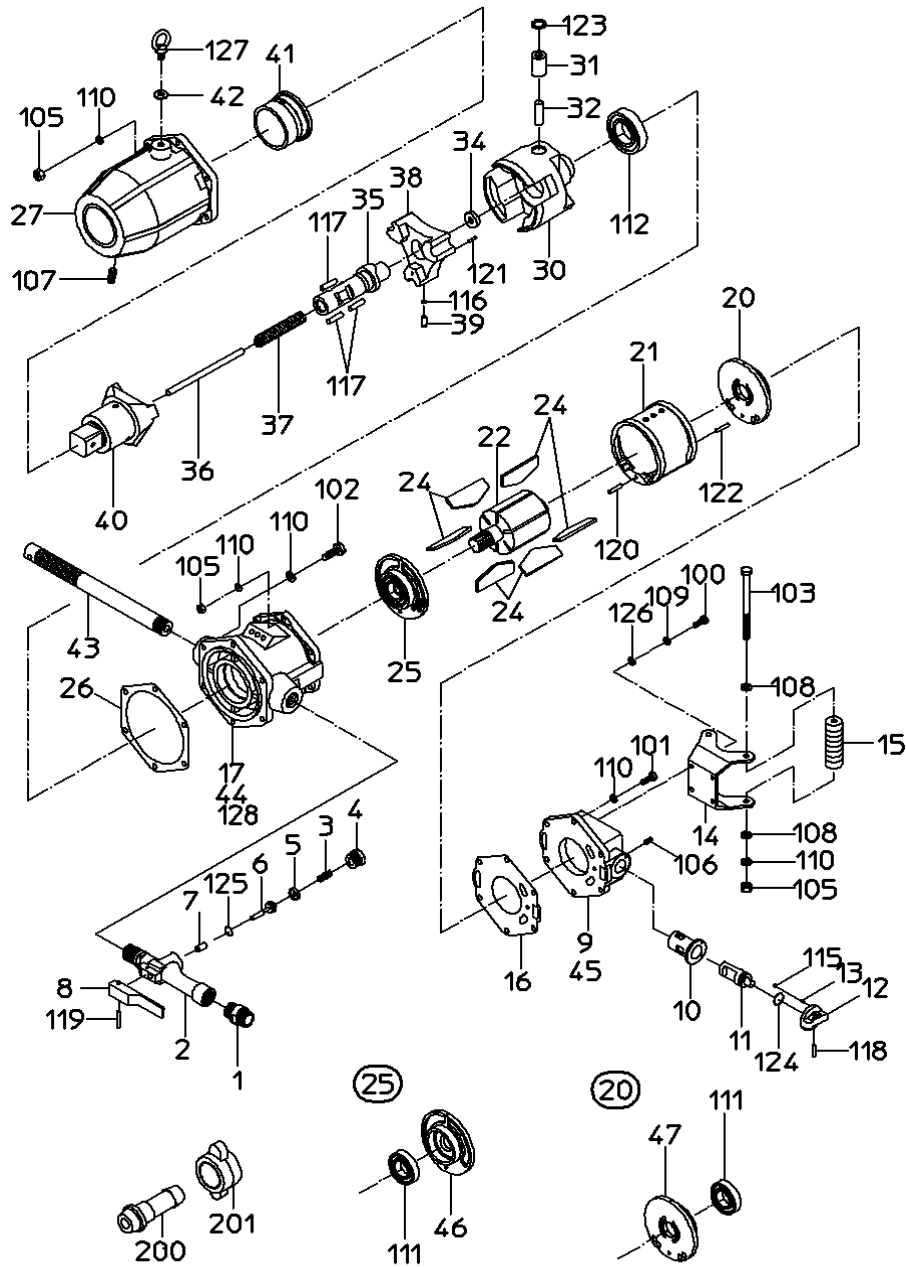

PARTS LIST

NWH-750

526087

MODEL : **NWH-750**

526087

ITEM	PART NO.	PART NAME	QTY	NOTE
1	17515159	INLET BUSHING	1	
2		HANDLE	1	*Available as HANDLE WB
3	15211310	THROTTLE SPRING	1	
4	15211370	THROTTLE PLUG	1	
5	15211350	THROTTLE CAP	1	
6	15211360	THROTTLE VALVE	1	
7		THROTTLE BUSH	1	*Available as HANDLE WB
8	15211440	LEVER	1	
9		HANDLE CAP	1	*Available as HANDLE CAP WB
10		REVERSE BUSH	1	*Available as HANDLE CAP WB
11	15211410	REVERSE VALVE	1	
12	15211430	REVERSE LEVER	1	
13	15200940	SPRING	1	
14	15212020	BOTTOM BRACKET	1	
15	15211330	GRIPE	2	
16	15211890	TOP SEAL	1	
17	15211961	ROTOR CASE	1	
20	15219296	TOP PLATE WBR	1	
21	15220001	CYLINDER	1	
22	15211950	ROTOR	1	
24	15219952	VANE	6	
25	15219297	BOTTOM PLATE WBR	1	
26	15211900	BOTTOM SEAL	1	
27		HAMMER CASE	1	*Available as HAMMER CASE CP
30	15211861	HAMMER	1	
31	15212032	BEARING BUSH	1	
32	15211801	CAM ROLLER	1	
34	15211821	THRUST WASHER	1	
35	15211810	CAM SHAFT	1	
36	15211980	ROTOR PIN	1	
37	15211730	PUSH SPRING	1	
38	15211830	SPINDLE CLUTCH	1	
39	15212000	STOPPER PIN	1	
40	15211790	ANVIL	1	
41		CASE BUSH	1	*Available as HAMMER CASE CP
42	15212040	WASHER	1	
43	15211870	HOLDER	1	
44		NAME PLATE (MODEL)	1	
45	18400463	NAME PLATE (WARNING)	1	
100	74008020	CAP SCREW	4	
101	72210045	HEX. BOLT	6	
102	72210050	HEX. BOLT	6	
103	72210138	HEX. BOLT	2	
105	76111210	HEX. NUT	14	
106	28100467	SET SCREW	1	
107	28100502	HEX. SOCKET PLUG	1	