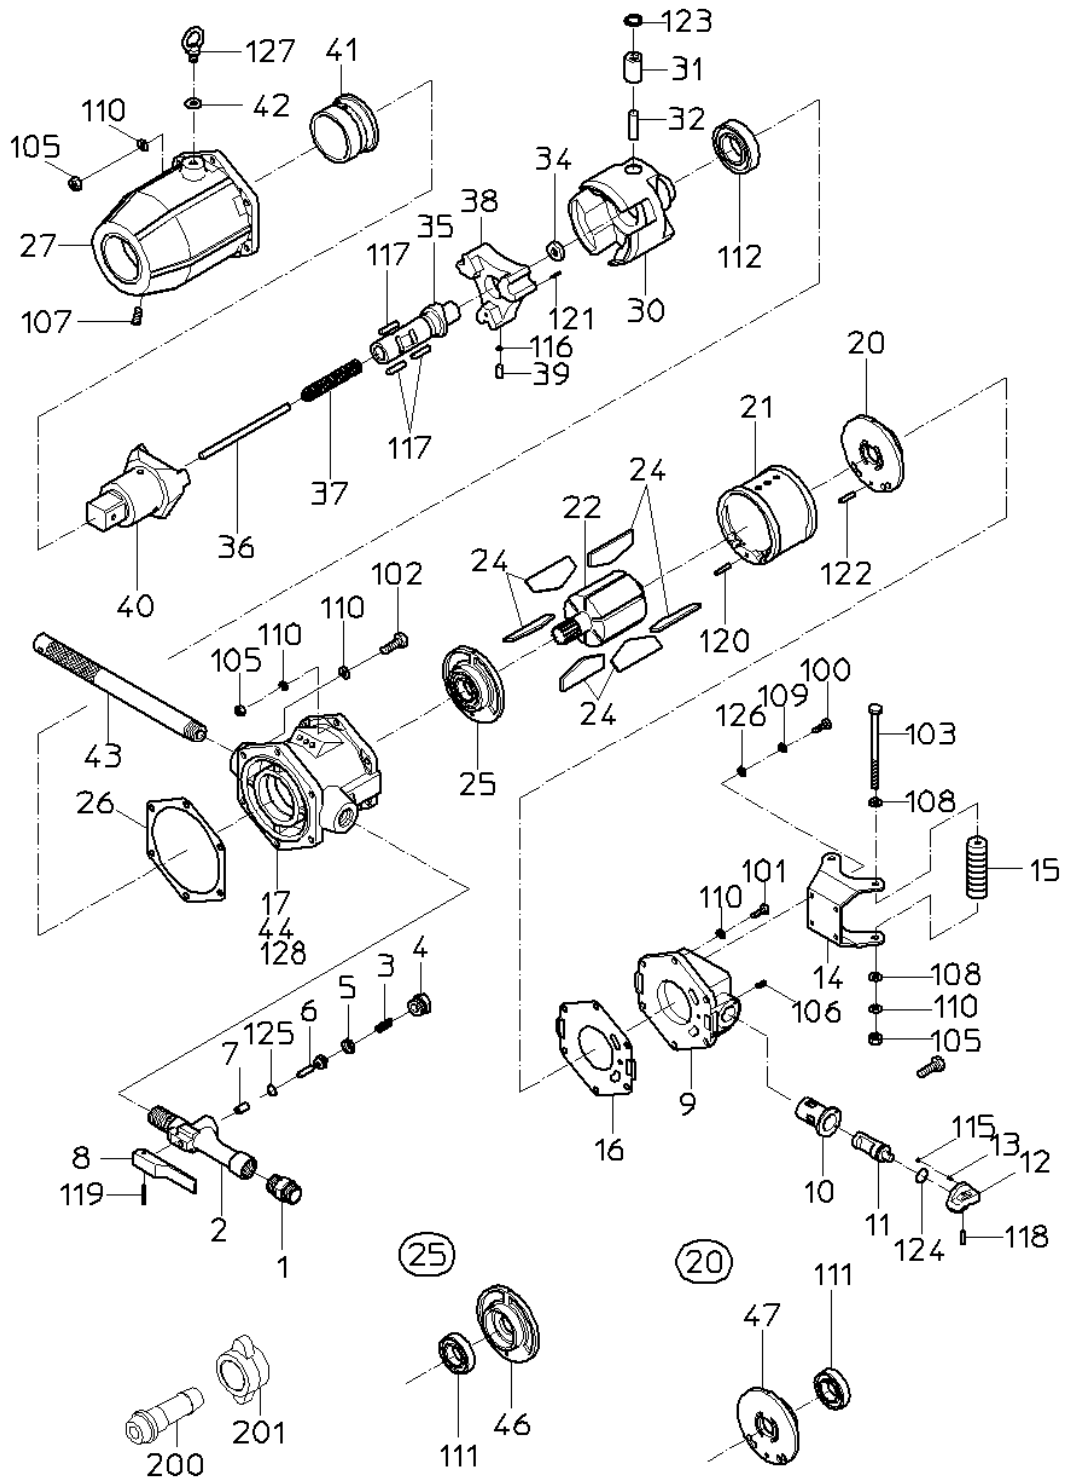

PARTS LIST

NWH-750-24

526120

NIPPON PNEUMATIC MFG.CO.,LTD.

PARTS LIST

MODEL : **NWH-750-24**

526120

ITEM	PART NO.	PART NAME	Q'ty
1	17504560	INLET BUSHING	1
2	Not available separately. Available only as HANDLE WB (P/No. 15219730)	HANDLE	1
3	15211310	THROTTLE SPRING	1
4	15211370	THROTTLE PLUG	1
5	15211350	THROTTLE CAP	1
6	15211360	THROTTLE VALVE	1
7	Not available separately. Available only as HANDLE WB (P/No. 15219730)	THROTTLE BUSH	1
8	15211440	LEVER	1
9	Not available separately. Available only as HANDLE CAP WB (P/No. 15219729)	HANDLE CAP	1
10	Not available separately. Available only as HANDLE CAP WB (P/No. 15219729)	REVERSE BUSH	1
11	15211410	REVERSE VALVE	1
12	15211430	REVERSE LEVER	1
13	15200940	SPRING	1
14	15212020	BOTTOM BRACKET	1
15	15211330	GRIPE	2
16	15211890	TOP SEAL	1
17	15211960	ROTOR CASE	1
20	15219296	TOP PLATE WBR	1
21	15220001	CYLINDER	1
22	15211950	ROTOR	1
24	15211930	VANE	6
25	15219297	BOTTOM PLATE WBR	1
26	15211900	BOTTOM SEAL	1
27	Not available separately. Available only as HAMMER CASE CP (P/No. 15219344)	HAMMER CASE	1
30	15211861	HAMMER	1
31	15212032	BEARING BUSH	1
32	15211801	CAM ROLLER	1
34	15211821	THRUST WASHER	1
35	15211810	CAM SHAFT	1
36	15211980	ROTOR PIN	1
37	15211730	PUSH SPRING	1
38	15211830	SPINDLE CLUTCH	1
39	15212000	STOPPER PIN	1
40	15212470	ANVIL	1
41	15211850	CASE BUSH	1
42	15212040	WASHER	1
43	15211870	HOLDER	1