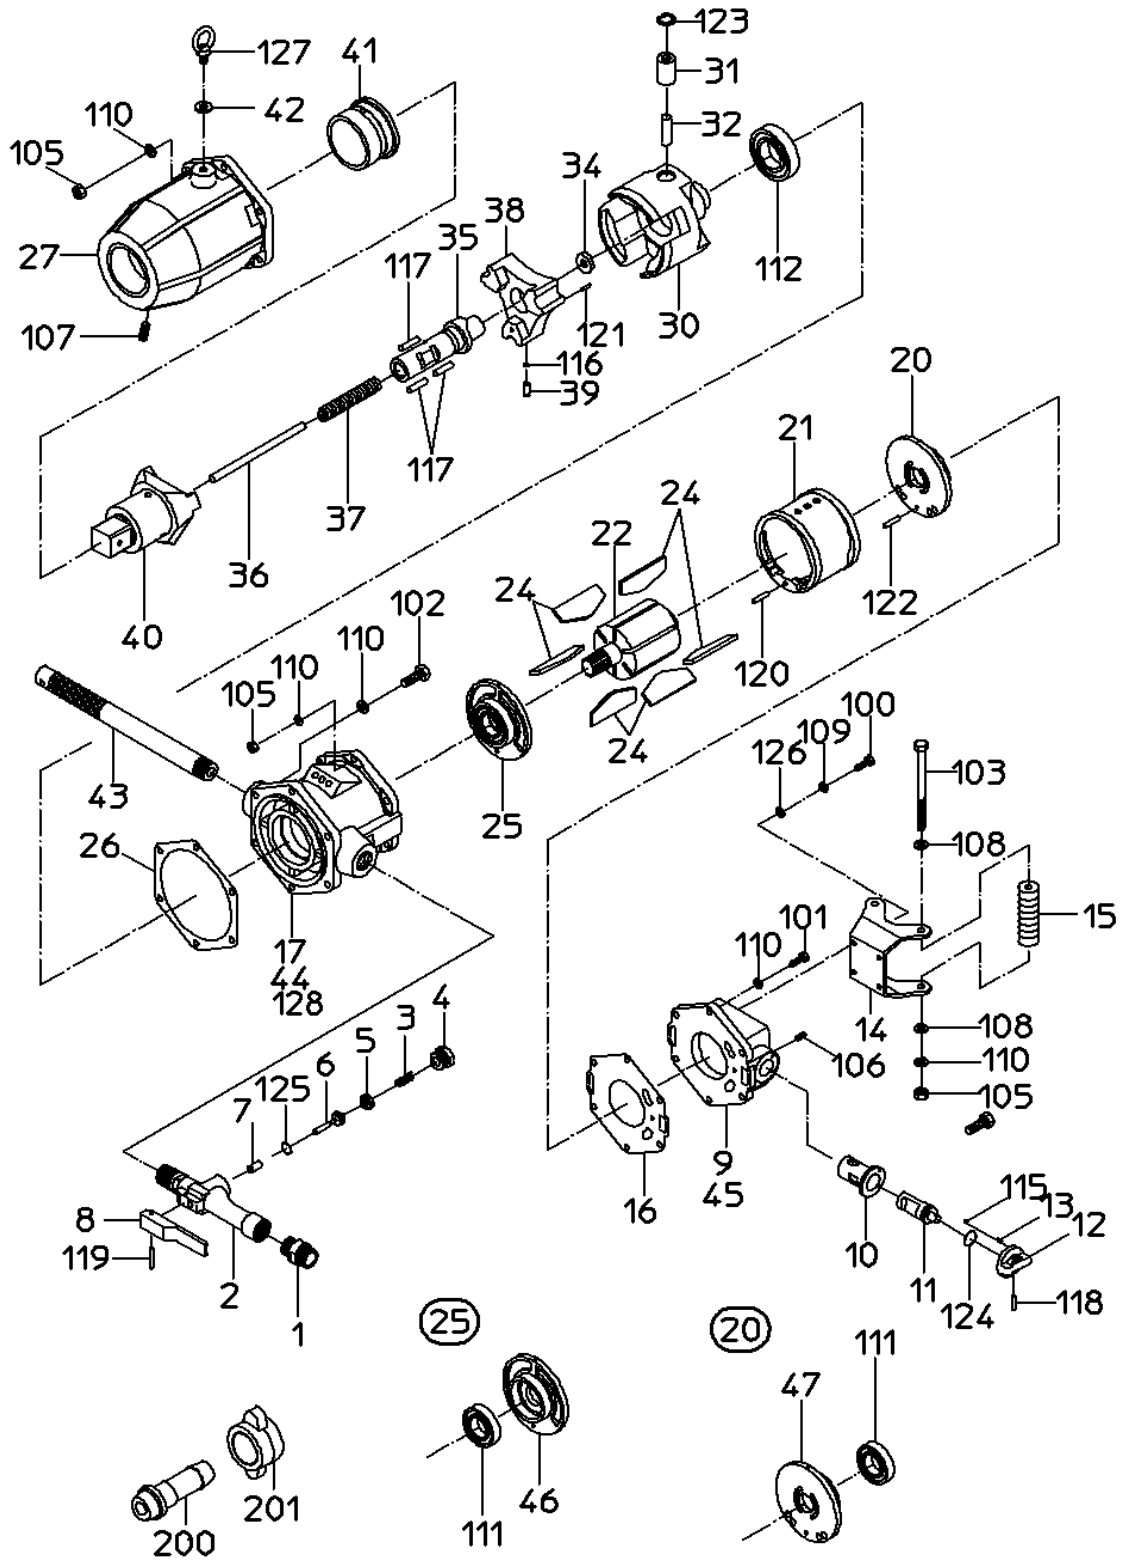

PARTS LIST

NWH-750-24

526122

NIPPON PNEUMATIC MFG. CO., LTD.

MODEL : **NWH-750-24**

526122

ITEM	PART NO.	PART NAME	QTY	NOTE
1	17515159	INLET BUSHING	1	
2		HANDLE	1	Available as HANDLE WB.
3	15211310	THROTTLE SPRING	1	
4	15211370	THROTTLE PLUG	1	
5	15211350	THROTTLE CAP	1	
6	15211360	THROTTLE VALVE	1	
7		THROTTLE BUSH	1	*Available as HANDLE WB.
8	15211440	LEVER	1	
9		HANDLE CAP	1	*Available as HANDLE CAP WB.
10		REVERSE BUSH	1	*Available as HANDLE CAP WB.
11	15211410	REVERSE VALVE	1	
12	15211430	REVERSE LEVER	1	
13	15200940	SPRING	1	
14	15212020	BOTTOM BRACKET	1	
15	15211330	GRIPE	2	
16	15211890	TOP SEAL	1	
17	15211961	ROTOR CASE	1	
20	15219296	TOP PLATE WBR	1	
21	15220001	CYLINDER	1	
22	15211950	ROTOR	1	
24	15211930	VANE	6	
25	15219297	BOTTOM PLATE WBR	1	
26	15211900	BOTTOM SEAL	1	
27		HAMMER CASE	1	*Available as HAMMER CASE CP.
30	15211861	HAMMER	1	
31	15212032	BEARING BUSH	1	
32	15211801	CAM ROLLER	1	
34	15211821	THRUST WASHER	1	
35	15211810	CAM SHAFT	1	
36	15211980	ROTOR PIN	1	
37	15211730	PUSH SPRING	1	
38	15211830	SPINDLE CLUTCH	1	
39	15212000	STOPPER PIN	1	
40	15212470	ANVIL	1	
41		CASE BUSH	1	*Available as HAMMER CASE CP.
42	15212040	WASHER	1	
43	15211870	HOLDER	1	
44		NAME PLATE (MODEL)	1	
45	18400463	NAME PLATE (WARNING)	1	
100	74008020	CAP SCREW	4	
101	72210045	HEX. BOLT	6	
102	72210050	HEX. BOLT	6	
103	72210138	HEX. BOLT	2	
105	76111210	HEX. NUT	14	
106	28100467	SET SCREW	1	
107	28100502	HEX. SOCKET PLUG	1	
108	76310210	WASHER	4	
109	76420108	SPRING WASHER	4	
110	76420110	SPRING WASHER	26	
112	28201097	BALL BEARING	1	
115	28205026	STEEL BALL	1	
116	25502100	STEEL BALL	13	
117	28207225	ROLLER PIN	3	
118	25305090	SPRING PIN	1	
119	28208133	SPRING PIN	1	
120	28208142	SPRING PIN	1	