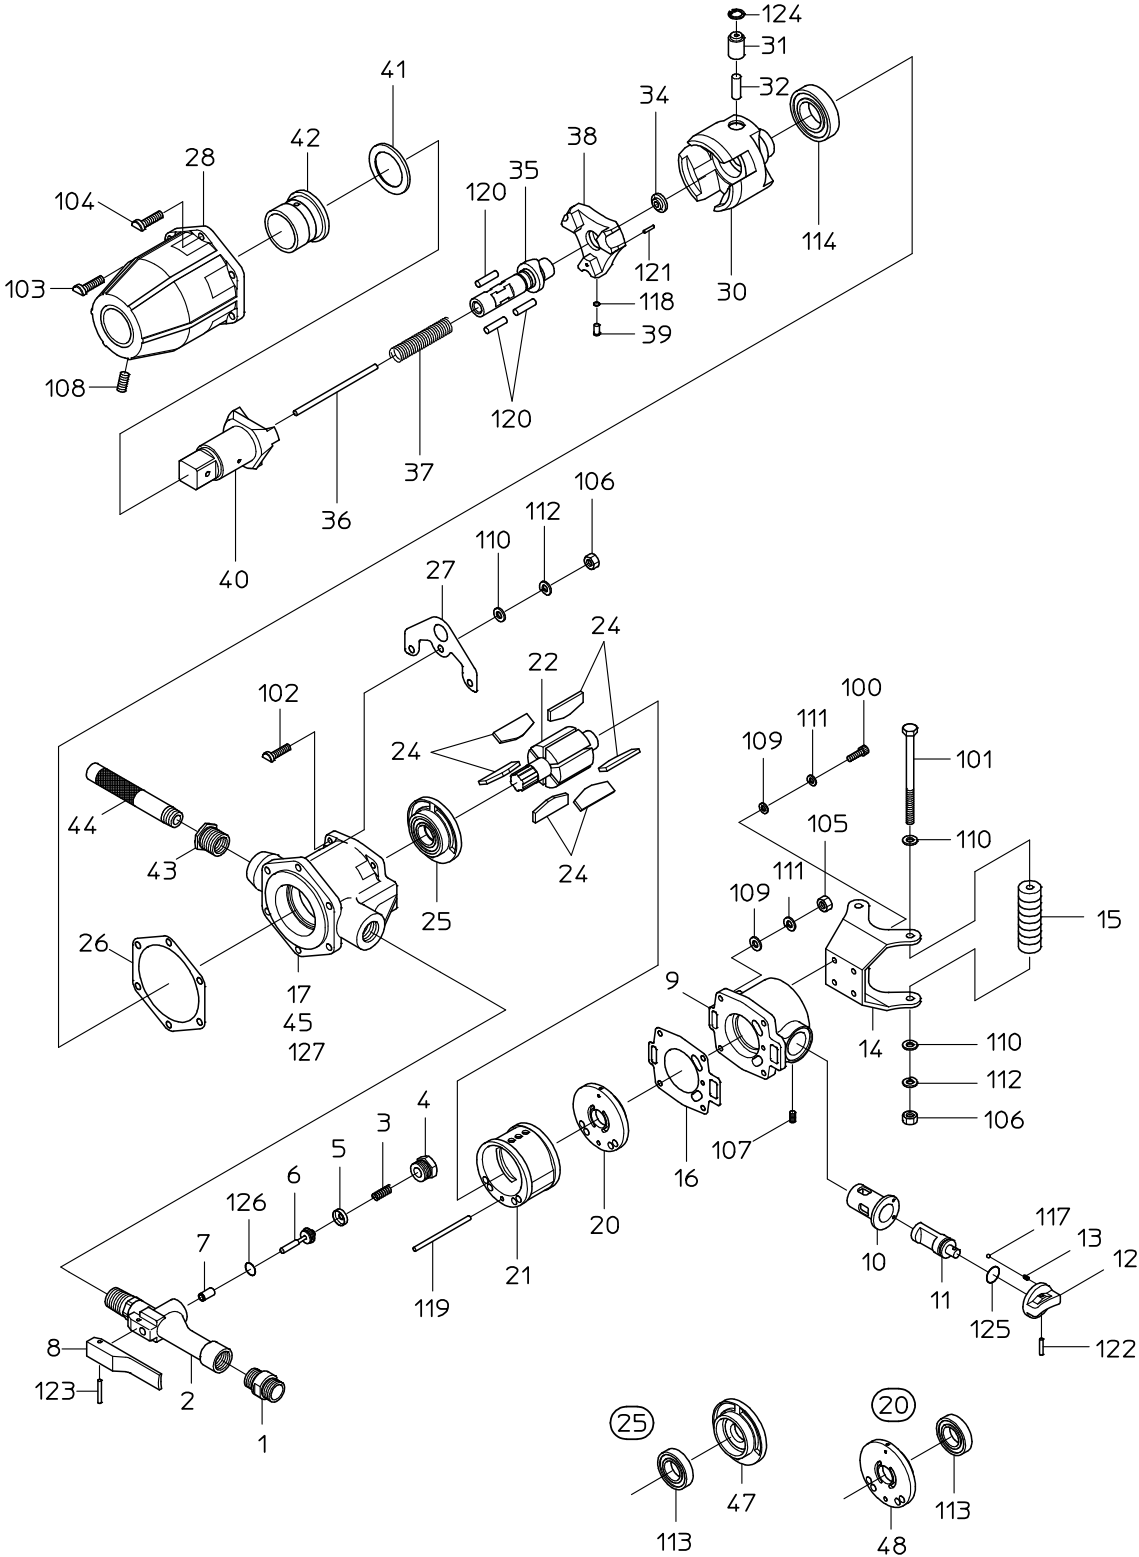

PARTS LIST

NWH-500(P)

523176

NIPPON PNEUMATIC MFG. CO., LTD.

PARTS LIST

MODEL : **NWH-500**

523176

ITEM	PART NO.	PART NAME	Q' ty
1	17504560	INLET BUSHING	1
2	Not available separately. Available only as HANDLE WB (P/No. 15219730)	HANDLE	1
3	15211310	THROTTLE SPRING	1
4	15211370	THROTTLE PLUG	1
5	15211350	THROTTLE CAP	1
6	15211360	THROTTLE VALVE	1
7	15211340	THROTTLE BUSH	1
8	15211440	LEVER	1
9	Not available separately. Available only as HANDLE CAP WB (P/No. 15219725)	HANDLE CAP	1
10	15211420	REVERSE BUSH	1
11	15211410	REVERSE VALVE	1
12	15211430	REVERSE LEVER	1
13	15200940	SPRING	1
14	15211710	BOTTOM BRACKET	1
15	15211330	GRIPE	2
16	15211570	TOP SEAL	1
17	15211640	ROTOR CASE	1
20	15219293	TOP PLATE WBR	1
21	15219732	CYLINDER	1
22	15211630	ROTOR	1
24	15211610	VANE	6
25	15219294	BOTTOM PLATE WBR	1
26	15211580	BOTTOM SEAL	1
27	15211690	HANGER	1
28	15211510	HAMMER CASE	1
30	Not available separately. Available only as HAMMER CASE CP (P/No. 15219343)	HAMMER	1
31	15211721	BEARING BUSH	1
32	15211461	CAM ROLLER	1
34	15211490	THRUST WASHER	1
35	15211470	CAM SHAFT	1
36	15211660	ROTOR PIN	1
37	15211320	PUSH SPRING	1
38	15211500	SPINDLE CLUTCH	1
39	15211680	STOPPER PIN	1
40	15211450	ANVIL	1
41	15211480	SPACER	1
42	15211520	CASE BUSH	1
43	15211550	HOLDER JOINT	1
44	15211540	HOLDER	1
45	18400533	NAME PLATE	1