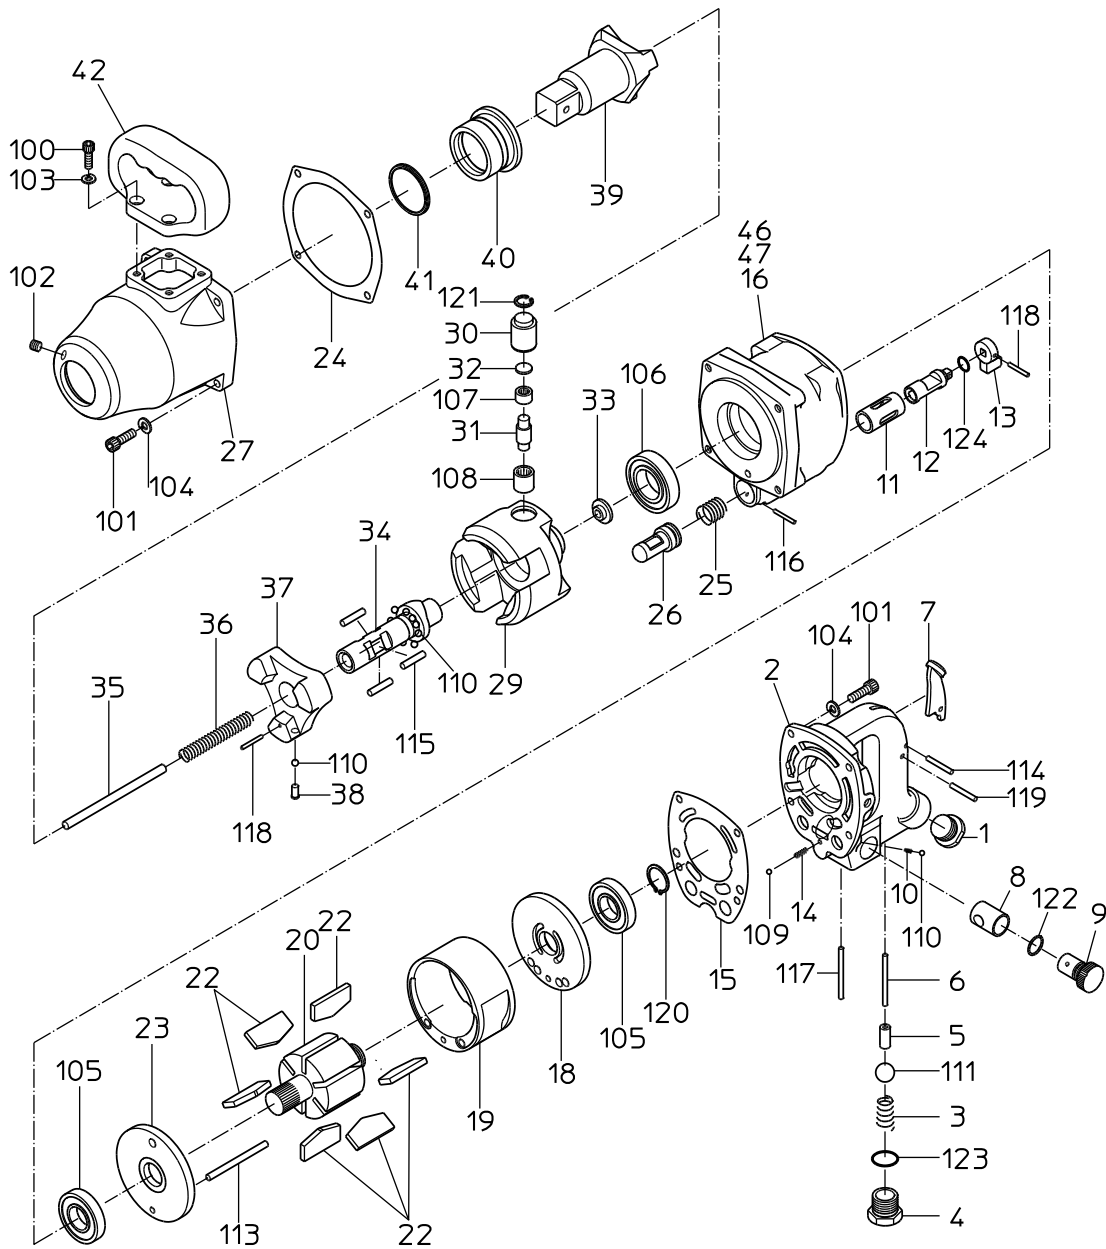

PARTS LIST

NWH-320B(P)

526223

MODEL : **NWH-320B (P)**

526223

ITEM	PART NO.	PART NAME	QTY	NOTE
1	15220028	INLET BUSHING	1	
2		HANDLE	1	Available as handle WB.
3	15210790	THROTTLE SPRING	1	
4	15210870	THROTTLE PLUG	1	
5		THROTTLE BUSH	1	Available as handle WB.
6	15220154	THROTTLE PIN	1	
7	15210920	LEVER	1	
8		ADJUSTER BUSHING	1	Available as handle WB.
9	15210820	ADJUSTER VALVE	1	
10	15200940	SPRING	1	
11		REVERSE BUSH	1	Available as handle WB.
12	15219506	REVERSE VALVE	1	
13	15210910	REVERSE LEVER	1	
14	15205040	SPRING	1	
15	15211030	TOP SEAL	1	
16	15220177	ROTOR CASE	1	
18	15219287	TOP PLATE WBR	1	
19	15220002	CYLINDER	1	
20	15211090	ROTOR	1	
22	15219950	VANE	6	
23	15211080	BOTTOM PLATE	1	
24	15211040	BOTTOM SEAL	1	
25	15219507	SPRING	1	
26	15210810	EXHAUST COVER	1	
27		HAMMER CASE	1	Available as hammer case WB
29	15211000	HAMMER	1	
30	15211160	BEARING BUSH	1	
31	15210940	CAM ROLLER	1	
32	15211150	PUSH PLATE	1	
33	15210960	THRUST WASHER	1	
34	15210950	CAM SHAFT	1	
35	15211120	ROTOR PIN	1	
36	15210800	PUSH SPRING	1	
37	15210970	SPINDLE CLUTCH	1	
38	15211140	STOPPER PIN	1	
39	15210930	ANVIL	1	
40		CASE BUSH	1	Available as hammer case WB
41	15211170	RUBBER RING	1	
42	15211010	HOLDER	1	
46	18400463	NAME PLATE (WARNING)	1	
47		NAME PLATE (MODEL)	1	
100	74006016	CAP SCREW	4	
101	28100362	CAP SCREW	8	
102	28100501	HEX. SOCKET PLUG	1	
103	76420106	SPRING WASHER	4	
104	28100526	SPRING WASHER	8	
105	28201027	BALL BEARING	1	
106	28201028	BALL BEARING	1	
107	28203089	NEEDLE BEARING	1	
108	28203086	NEEDLE BEARING	1	
109	25502120	STEEL BALL	1	
110	28205026	STEEL BALL	13	
111	28205053	RUBBER BALL	1	
113	28206074	PIN	1	
114	28207112	ROLLER PIN	1	
115	28207224	ROLLER PIN	3	