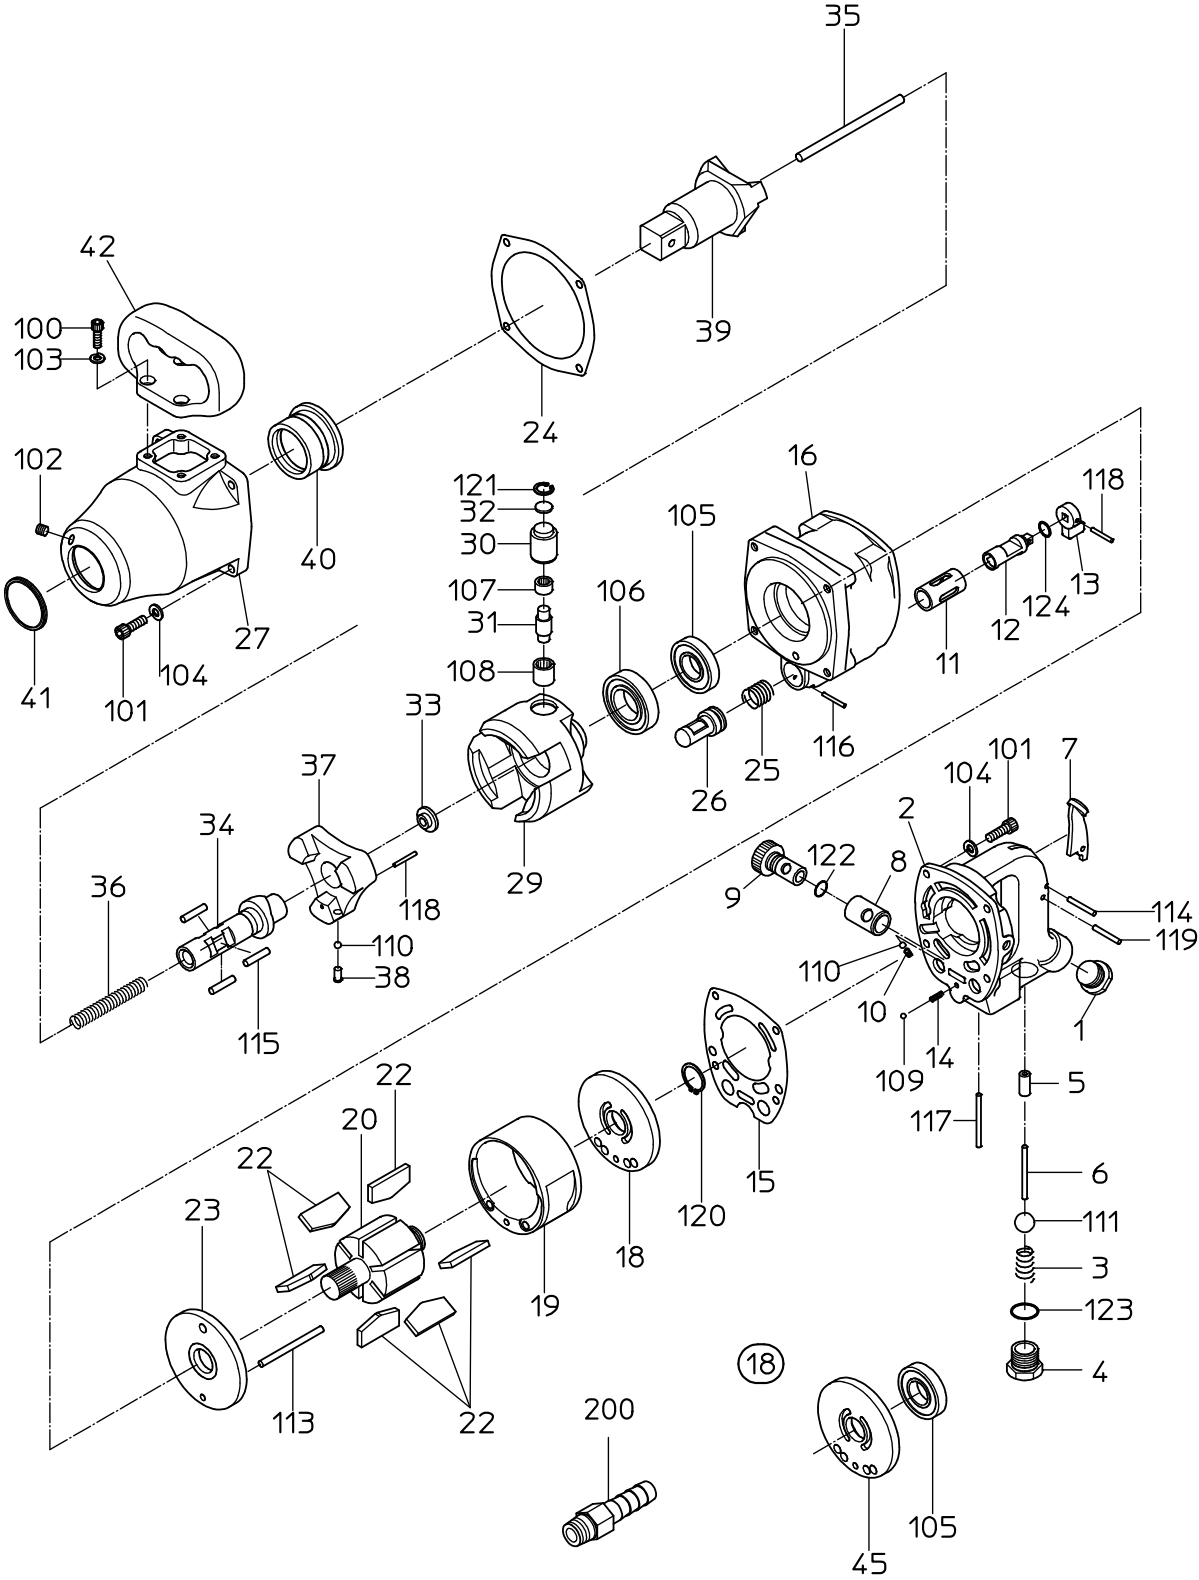

PARTS LIST

NWH-320A(P)

525982

PARTS LIST

(1/2)

MODEL : **NWH-320A**

525982

ITEM	PART NO.	PART NAME	Q'ty
2	15220034	HANDLE WB	1
3	15210790	THROTTLE SPRING	1
4	15210870	THROTTLE PLUG	1
6	15210860	THROTTLE PIN	1
7	15210920	LEVER	1
9	15210820	ADJUSTER VALVE	1
11	Not available separately. Available only as ROTOR CASE WB (P/No. 15219356)	REVERSE BUSH	1
12	15219506	REVERSE VALVE	1
13	15210910	REVERSE LEVER	1
15	15211030	TOP SEAL	1
16	Not available separately. Available only as ROTOR CASE WB (P/No. 15219356)	ROTOR CASE	1
18	15219287	TOP PLATE WBR	1
19	15220002	CYLINDER	1
20	15211090	ROTOR	1
22	15219950	VANE	6
23	15211080	BOTTOM PLATE	1
24	15211040	BOTTOM SEAL	1
25	15219507	SPRING	1
26	15210810	EXHAUST COVER	1
27	Not available separately. Available only as HAMMER CASE WB or HAMMER CASE CP (P/No. 15219787 No. 15219342)	HAMMER CASE	1
29	15211000	HAMMER	1
30	15211160	BEARING BUSH	1
31	15210940	CAM ROLLER	1
32	15211150	PUSH PLATE	1
33	15210960	THRUST WASHER	1
34	15210950	CAM SHAFT	1
35	15211120	ROTOR PIN	1
36	15210800	PUSH SPRING	1
37	15210970	SPINDLE CLUTCH	1
38	15211140	STOPPER PIN	1
39	15210930	ANVIL	1
40	Not available separately. Available only as HAMMER CASE WB or HAMMER CASE CP (P/No. 15219787 No. 15219342)	CASE BUSH	1
41	15211170	RUBBER RING	1
42	15211010	HOLDER	1
100	74006016	CAP SCREW	4
101	28100362	CAP SCREW	8
102	28100501	HEX. SOCKET PLUG	1
103	76420106	SPRING WASHER	4
104	28100526	SPRING WASHER	8
105	28201027	BALL BEARING	1
106	28201028	BALL BEARING	1
107	28203026	NEEDLE BEARING	1
108	28203030	NEEDLE BEARING	1
110	28205026	STEEL BALL	12
111	28205053	RUBBER BALL	1
113	28206074	PIN	1