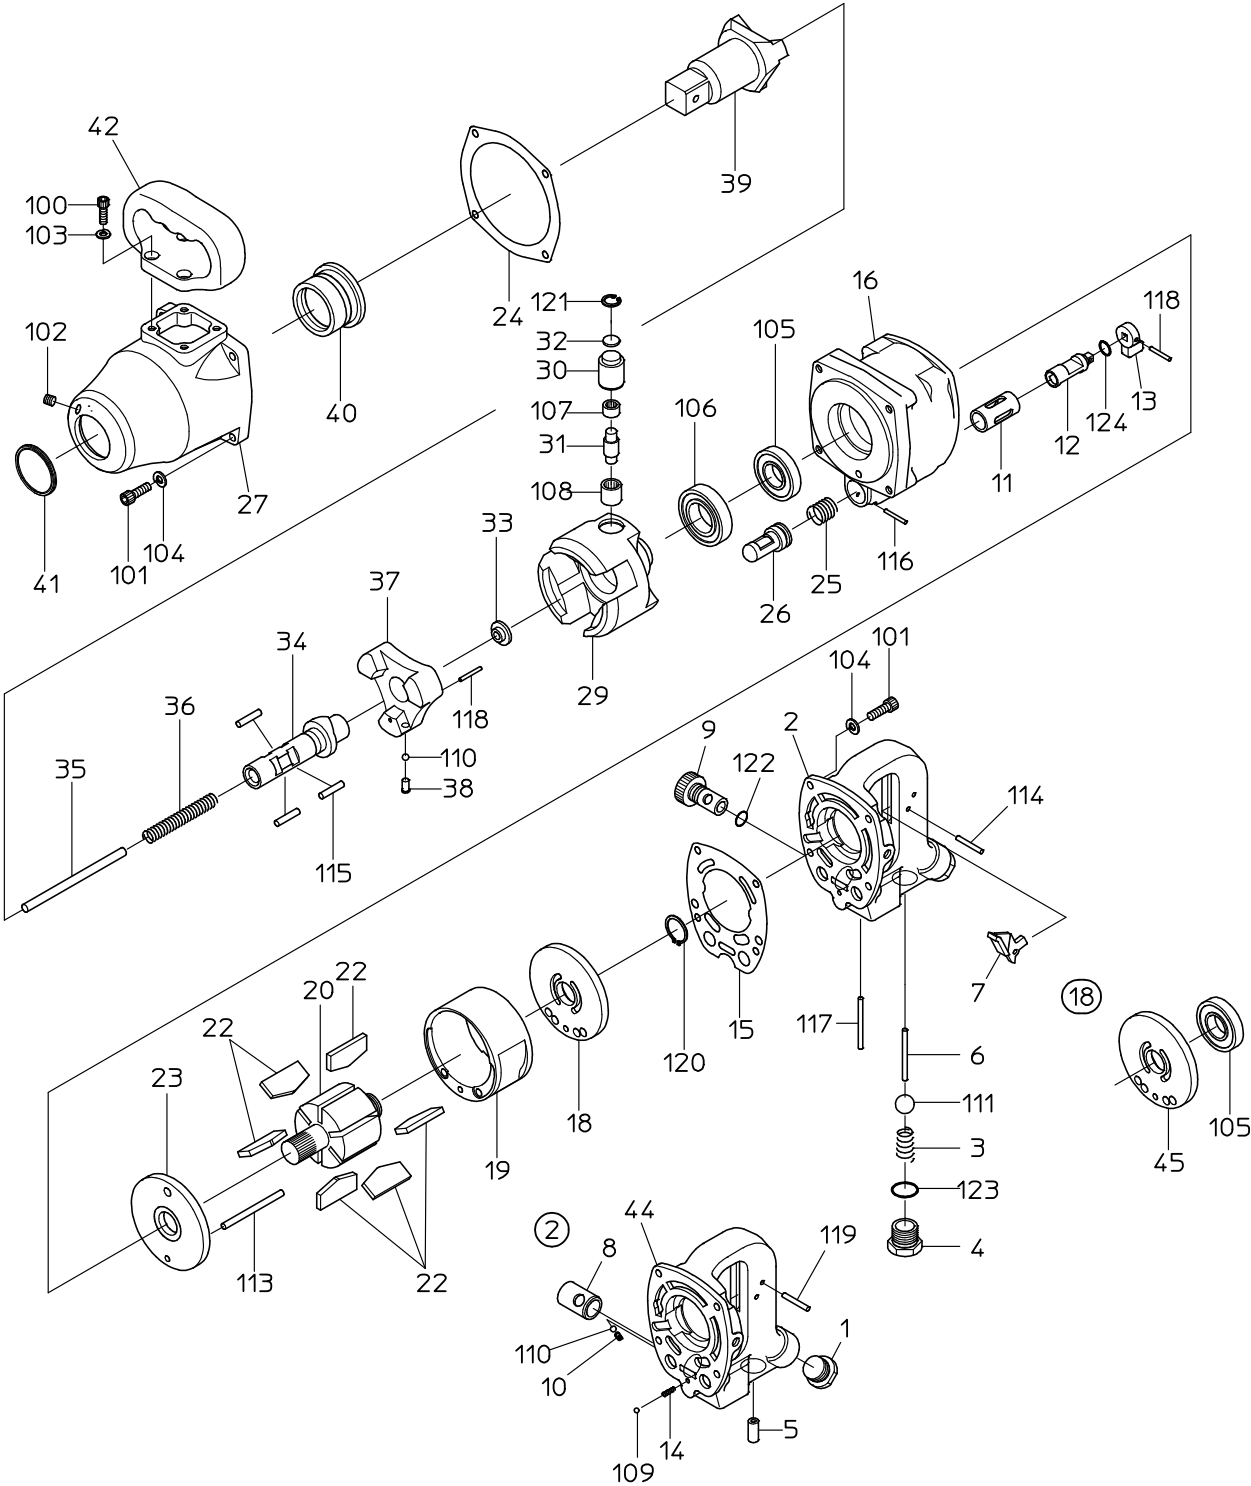

PARTS LIST

NWH-320AU(P)

523116

NIPPON PNEUMATIC MFG. CO., LTD.

PARTS LIST

(1/2)

MODEL : **NWH-320AU**

523116

ITEM	PART NO.	PART NAME	Q' ty
2	15219291	HANDLE WB	1
3	15210790	THROTTLE SPRING	1
4	15210870	THROTTLE PLUG	1
6	15210860	THROTTLE PIN	1
7	15211300	LEVER	1
9	15210820	ADJUSTER VALVE	1
11	Not available separately. Available only as ROTOR CASE WB (P/No. 15219356)	REVERSE BUSH	1
12	15219506	REVERSE VALVE	1
13	15210910	REVERSE LEVER	1
15	15211030	TOP SEAL	1
16	Not available separately. Available only as ROTOR CASE WB (P/No. 15219356)	ROTOR CASE	1
18	15219287	TOP PLATE WBR	1
19	15219734	CYLINDER	1
20	15211090	ROTOR	1
22	15211070	VANE	6
23	15211080	BOTTOM PLATE	1
24	15211040	BOTTOM SEAL	1
25	15219507	SPRING	1
26	15210810	EXHAUST COVER	1
27	Not available separately. Available only as HAMMER CASE WB or HAMMER CASE CP (P/No. 15219787 No. 15219342)	HAMMER CASE	1
29	15211000	HAMMER	1
30	15211160	BEARING BUSH	1
31	15210940	CAM ROLLER	1
32	15211150	PUSH PLATE	1
33	15210960	THRUST WASHER	1
34	15210950	CAM SHAFT	1
35	15211120	ROTOR PIN	1
36	15210800	PUSH SPRING	1
37	15210970	SPINDLE CLUTCH	1
38	15211140	STOPPER PIN	1
39	15210930	ANVIL	1
40	15210990	CASE BUSH	1
41	15211170	RUBBER RING	1
42	15211010	HOLDER	1
100	74006016	CAP SCREW	4
101	28100362	CAP SCREW	8
102	28100501	HEX. SOCKET PLUG	1
103	76420106	SPRING WASHER	4
104	28100526	SPRING WASHER	8
105	28201027	BALL BEARING	1
106	28201028	BALL BEARING	1
107	28203026	NEEDLE BEARING	1
108	28203030	NEEDLE BEARING	1
110	28205026	STEEL BALL	12
111	28205053	RUBBER BALL	1
113	28206074	PIN	1
114	28207112	ROLLER PIN	1