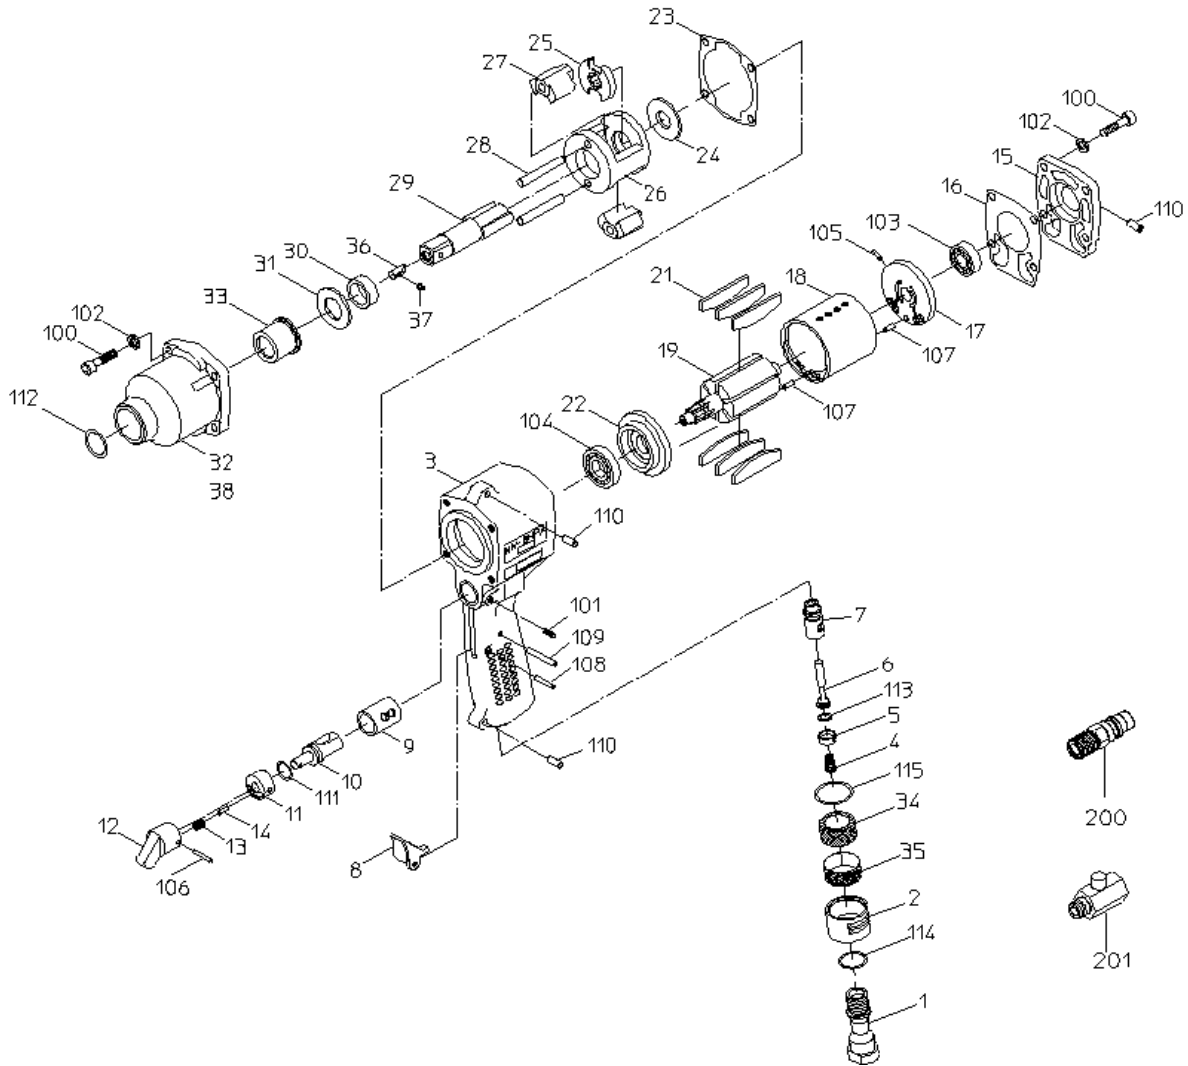

PARTS LIST

NW-8HPA(S)

525905

MODEL : **NW-8HPA (S)**

525905

ITEM	PART NO.	PART NAME	QTY	NOTE
1	15213850	INLET BUSHING	1	
2	15213500	EXHAUST COVER	1	
3		HANDLE	1	*Available as HANDLE WB or HANDLE CP
4	15000800	THROTTLE SPRING	1	
5	15213871	THROTTLE CAP	1	
6	15304300	THROTTLE VALVE	1	
7		THROTTLE BUSH	1	*Available as HANDLE WB or HANDLE CP
8	15304350	LEVER	1	
9		REVERSE BUSH	1	*Available as HANDLE WB or HANDLE CP
10	15304330	REVERSE VALVE	1	
11	15303560	REVERSE WASHER	1	
12	15303540	REVERSE LEVER	1	
13	15303430	SPRING	1	
14	15303550	REVERSE PIN	1	
15	15220181	HANDLE CAP	1	
16	15213760	TOP SEAL	1	
17		TOP PLATE	1	*Available as TOP PLATE WBR
18	15312438	CYLINDER	1	
19	15213780	ROTOR	1	
21	15219949	VANE	6	
22		BOTTOM PLATE	1	*Available as BOTTOM PLATE WBR
23	15213770	BOTTOM SEAL	1	
24	15213580	SPACER	1	
25	15213590	DRIVER	1	
26	15219502	HAMMER FRAME	1	
27	15220188	HAMMER	2	
28	15213630	HAMMER PIN	2	
29	15213940	ANVIL	1	
30	15200500	ANVIL BUSH	1	
31	15200530	THRUST WASHER	1	
32		HAMMER CASE	1	*Available as HAMMER CASE WB
33		CASE BUSH	1	*Available as HAMMER CASE WB
34	15220229	MUFFLER	1	
35	15214260	SCREEN	1	
36	15204490	STOPPER	1	
37	15204480	STOPPER PIN	1	
38	18400665	NAME PLATE (WARNING)	1	
100	74005018	CAP SCREW	8	
101	28100457	SET SCREW	1	
102	76420105	SPRING WASHER	8	
103	28201023	BALL BEARING	1	
104	28201024	BALL BEARING	1	
105	28208044	SPRING PIN	1	
106	28208048	SPRING PIN	1	
107	28208056	SPRING PIN	2	
108	28208059	SPRING PIN	1	
109	25305020	SPRING PIN	1	