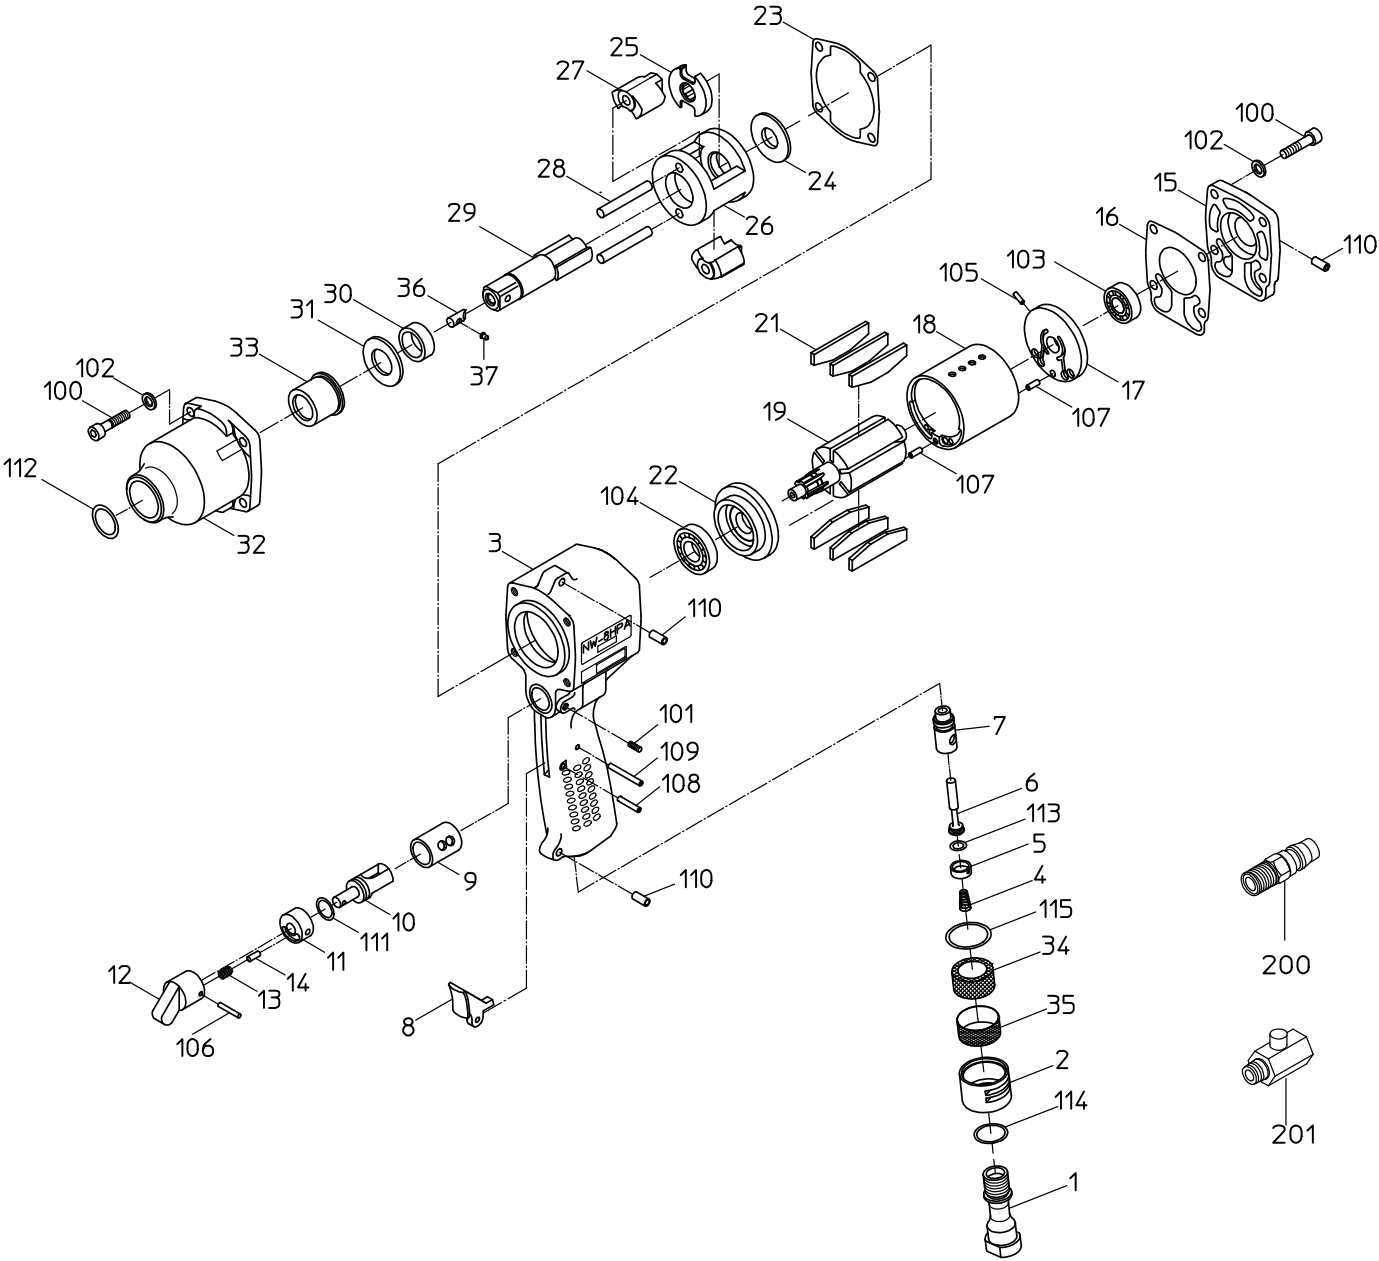

PARTS LIST

NW-8HPA(S)

525901

PARTS LIST

(1/2)

MODEL : **NW-8HPA(S)**

525901

ITEM	PART NO.	PART NAME	Q'ty
1	15213850	INLET BUSHING	1
2	15213500	EXHAUST COVER	1
3	Not available separately. Available only as HANDLE WB or HANDLE CP (P/No. 15219723 No. 15219969)		1
4	15000800	THROTTLE SPRING	1
5	15213871	THROTTLE CAP	1
6	15304300	THROTTLE VALVE	1
7	Not available separately. Available only as HANDLE WB or HANDLE CP (P/No. 15219723 No. 15219969)		1
8	15304350	LEVER	1
9	Not available separately. Available only as HANDLE WB or HANDLE CP (P/No. 15219723 No. 15219969)		1
10	15304330	REVERSE VALVE	1
11	15303560	REVERSE WASHER	1
12	15303540	REVERSE LEVER	1
13	15303430	SPRING	1
14	15303550	REVERSE PIN	1
15	15213740	HANDLE CAP	1
16	15213760	TOP SEAL	1
17	Not available separately. Available only as TOP PLATE WBR (P/No. 15311750)		1
18	15312147	CYLINDER	1
19	15213780	ROTOR	1
21	15219949	VANE	6
22	Not available separately. Available only as BOTTOM PLATE WBR (P/No. 15311751)		1
23	15213770	BOTTOM SEAL	1
24	15213580	SPACER	1
25	15213590	DRIVER	1
26	15219502	HAMMER FRAME	1
27	15213620	HAMMER	2
28	15213630	HAMMER PIN	2
29	Not available separately. Available only as ANVIL CP (P/No. 15219308)		1
30	15200500	ANVIL BUSH	1
31	15200530	THRUST WASHER	1
32	Not available separately. Available only as HAMMER CASE CP or HAMMER CASE WB (P/No. 15219347 No. 15219788)		1
33	15213610	CASE BUSH	1
34	15214160	MUFFLER	1
35	15214260	SCREEN	1
36	15204490	STOPPER	1
37	15204480	STOPPER PIN	1