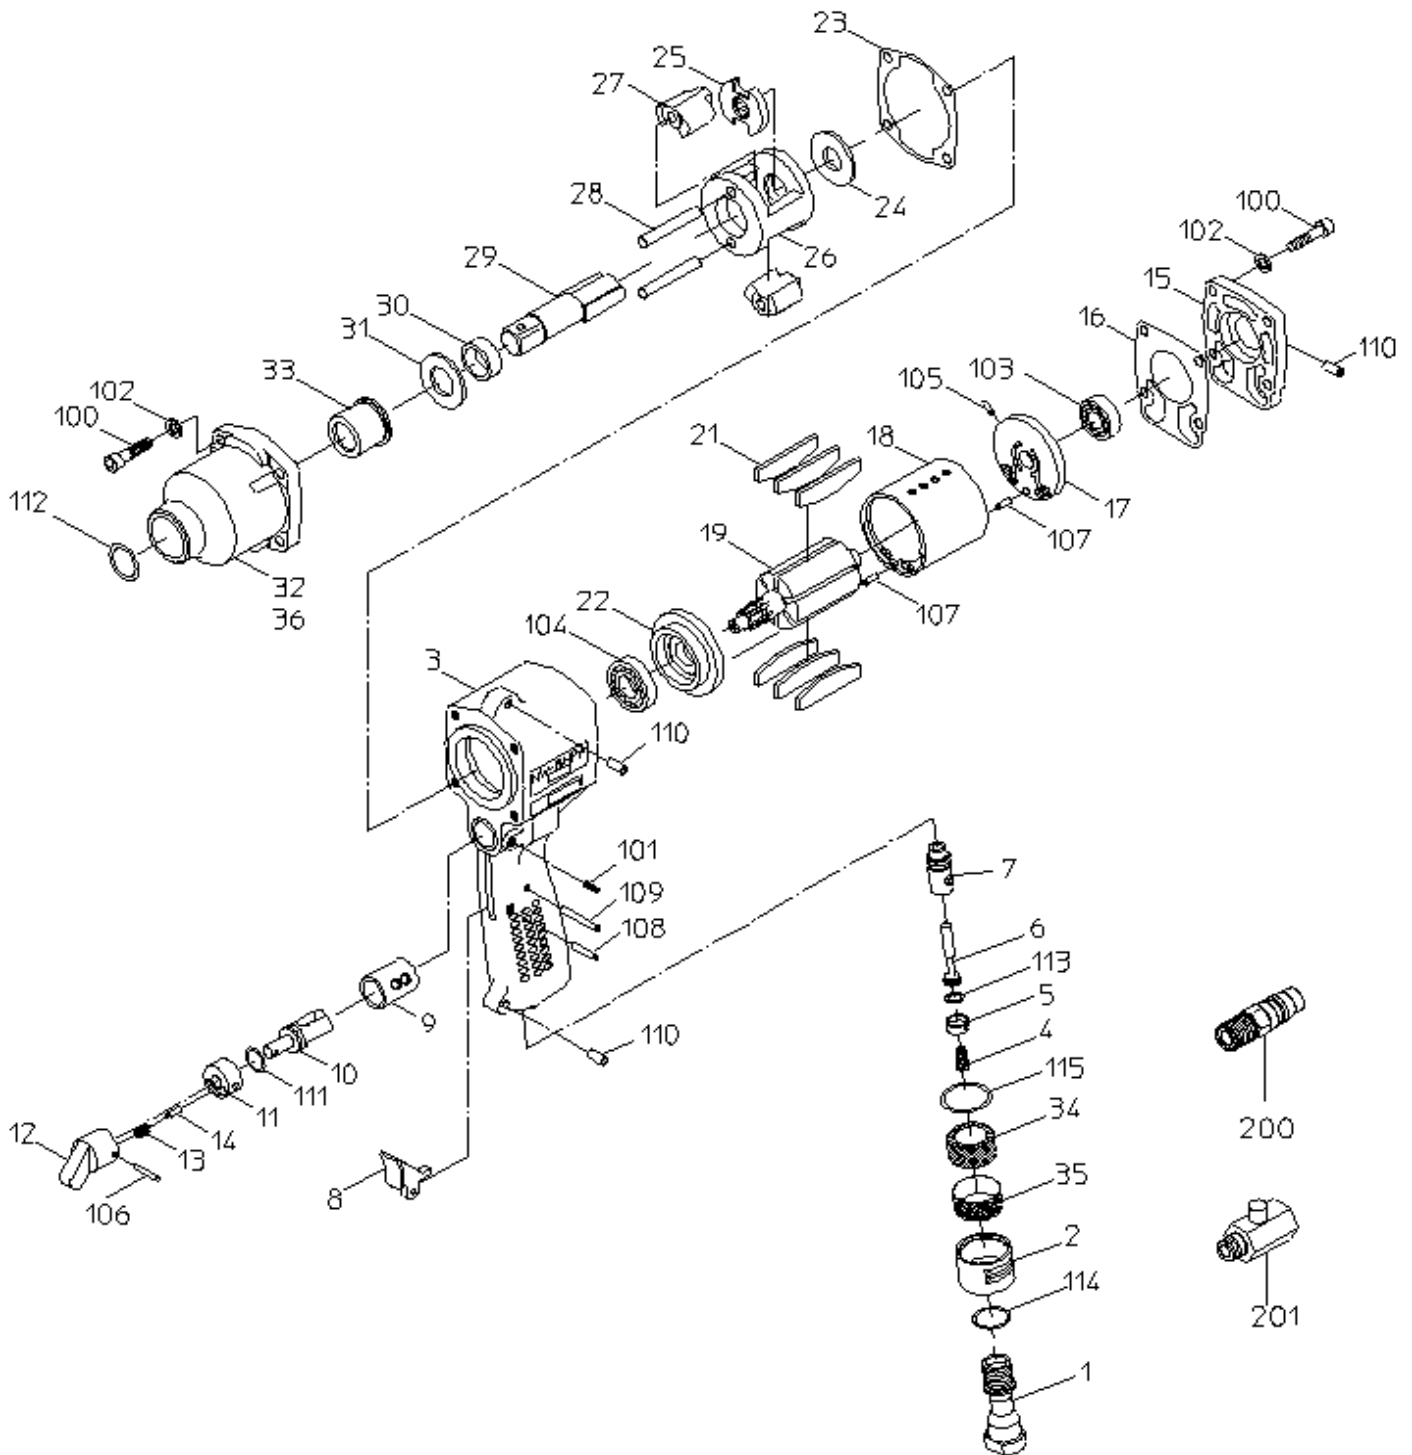

PARTS LIST

NW-8HPA(P)

525637

NIPPON PNEUMATIC MFG. CO., LTD.

MODEL : **NW-8HPA (P)**

525637

ITEM	PART NO.	PART NAME	QTY	NOTE
1	15213850	INLET BUSHING	1	
2	15213500	EXHAUST COVER	1	
3		HANDLE	1	*Available as HANDLE WB or HANDLE CP
4	15000800	THROTTLE SPRING	1	
5	15213871	THROTTLE CAP	1	
6	15304300	THROTTLE VALVE	1	
7		THROTTLE BUSH	1	*Available as HANDLE WB or HANDLE CP
8	15304350	LEVER	1	
9		REVERSE BUSH	1	*Available as HANDLE WB or HANDLE CP
10	15304330	REVERSE VALVE	1	
11	15303560	REVERSE WASHER	1	
12	15303540	REVERSE LEVER	1	
13	15303430	SPRING	1	
14	15303550	REVERSE PIN	1	
15	15220181	HANDLE CAP	1	
16	15213760	TOP SEAL	1	
17		TOP PLATE	1	*Available as TOP PLATE WBR
18	15312438	CYLINDER	1	
19	15213780	ROTOR	1	
21	15219949	VANE	6	
22		BOTTOM PLATE	1	*Available as BOTTOM PLATE WBR
23	15213770	BOTTOM SEAL	1	
24	15213580	SPACER	1	
25	15213590	DRIVER	1	
26	15219502	HAMMER FRAME	1	
27	15220188	HAMMER	2	
28	15213630	HAMMER PIN	2	
29	15213570	ANVIL	1	
30	15200500	ANVIL BUSH	1	
31	15200530	THRUST WASHER	1	
32		HAMMER CASE	1	*Available as HAMMER CASE WB
33		CASE BUSH	1	*Available as HAMMER CASE WB
34	15220229	MUFFLER	1	
35	15214260	SCREEN	1	
36	18400665	NAME PLATE (WARNING)	1	
100	74005018	CAP SCREW	8	
101	28100457	SET SCREW	1	
102	76420105	SPRING WASHER	8	
103	28201023	BALL BEARING	1	
104	28201024	BALL BEARING	1	
105	28208044	SPRING PIN	1	
106	28208048	SPRING PIN	1	
107	28208056	SPRING PIN	2	
108	28208059	SPRING PIN	1	
109	25305020	SPRING PIN	1	
110	28208115	SPRING PIN	3	
111	61200090	O RING	1	
112	61200160	O RING	1	
113	63200060	O RING	1	
114	63200160	O RING	1	
115	63200224	O RING	1	
200	24901010	COUPLER PLUG	1	
201	24999065	POWER REGULATOR	1	
		ASSY LIST		