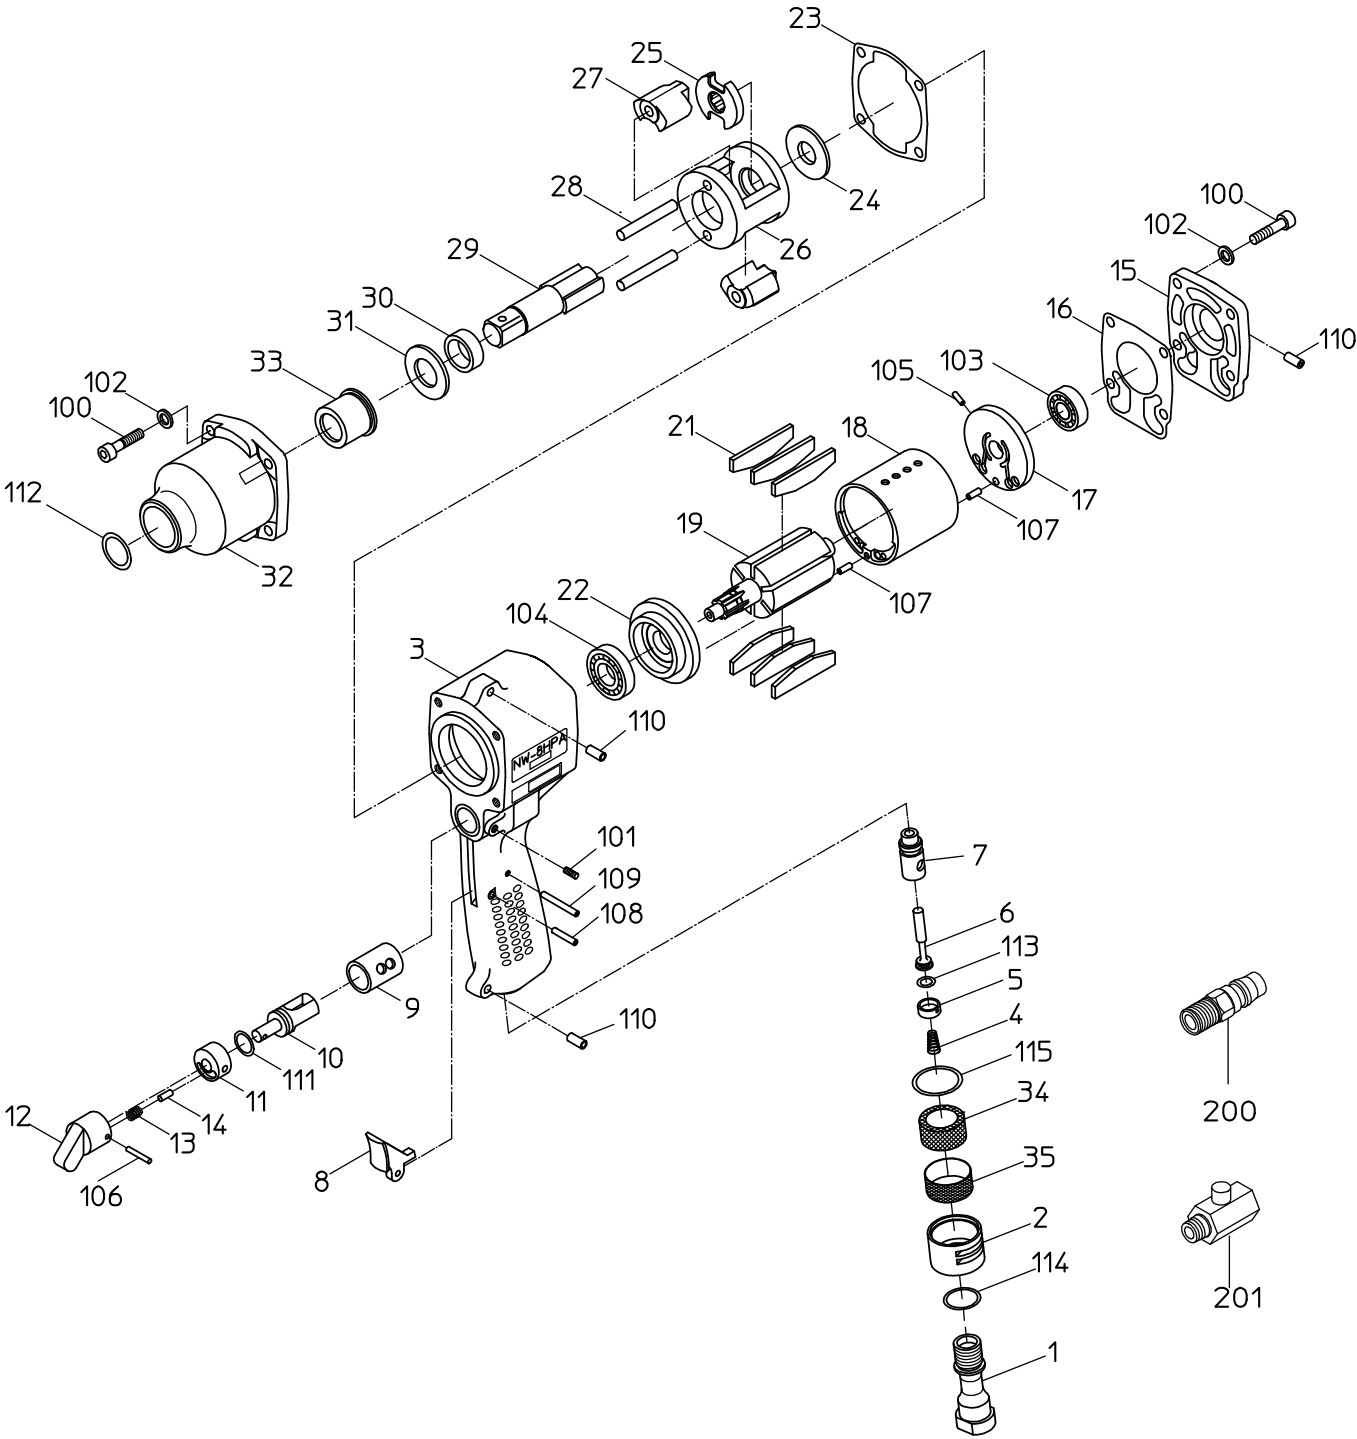

PARTS LIST

NW-8HPA(P)

525633

PARTS LIST

(1/2)

MODEL : **NW-8HPA (P)**

525633

ITEM	PART NO.	PART NAME	Q' ty
1	15213850	INLET BUSHING	1
2	15213500	EXHAUST COVER	1
3	Not available separately. Available only as HANDLE WB or HANDLE CP (P/No. 15219723 No. 15219969)	HANDLE	1
4	15000800	THROTTLE SPRING	1
5	15213871	THROTTLE CAP	1
6	15304300	THROTTLE VALVE	1
7	Not available separately. Available only as HANDLE WB or HANDLE CP (P/No. 15219723 No. 15219969)	THROTTLE BUSH	1
8	15304350	LEVER	1
9	Not available separately. Available only as HANDLE WB or HANDLE CP (P/No. 15219723 No. 15219969)	REVERSE BUSH	1
10	15304330	REVERSE VALVE	1
11	15303560	REVERSE WASHER	1
12	15303540	REVERSE LEVER	1
13	15303430	SPRING	1
14	15303550	REVERSE PIN	1
15	15213740	HANDLE CAP	1
16	15213760	TOP SEAL	1
17	Not available separately. Available only as TOP PLATE WBR (P/No. 15311750)	TOP PLATE	1
18	15312147	CYLINDER	1
19	15213780	ROTOR	1
21	15219949	VANE	6
22	Not available separately. Available only as BOTTOM PLATE WBR (P/No. 15311751)	BOTTOM PLATE	1
23	15213770	BOTTOM SEAL	1
24	15213580	SPACER	1
25	15213590	DRIVER	1
26	15219502	HAMMER FRAME	1
27	15213620	HAMMER	2
28	15213630	HAMMER PIN	2
29	15213570	ANVIL	1
30	15200500	ANVIL BUSH	1
31	15200530	THRUST WASHER	1
32	Not available separately. Available only as HAMMER CASE CP (P/No. 15219347)	HAMMER CASE	1
33	15213610	CASE BUSH	1
34	15214160	MUFFLER	1
35	15214260	SCREEN	1
100	74005018	CAP SCREW	8
101	28100457	SET SCREW	1
102	76420105	SPRING WASHER	8
103	28201023	BALL BEARING	1
104	28201024	BALL BEARING	1
105	28208044	SPRING PIN	1