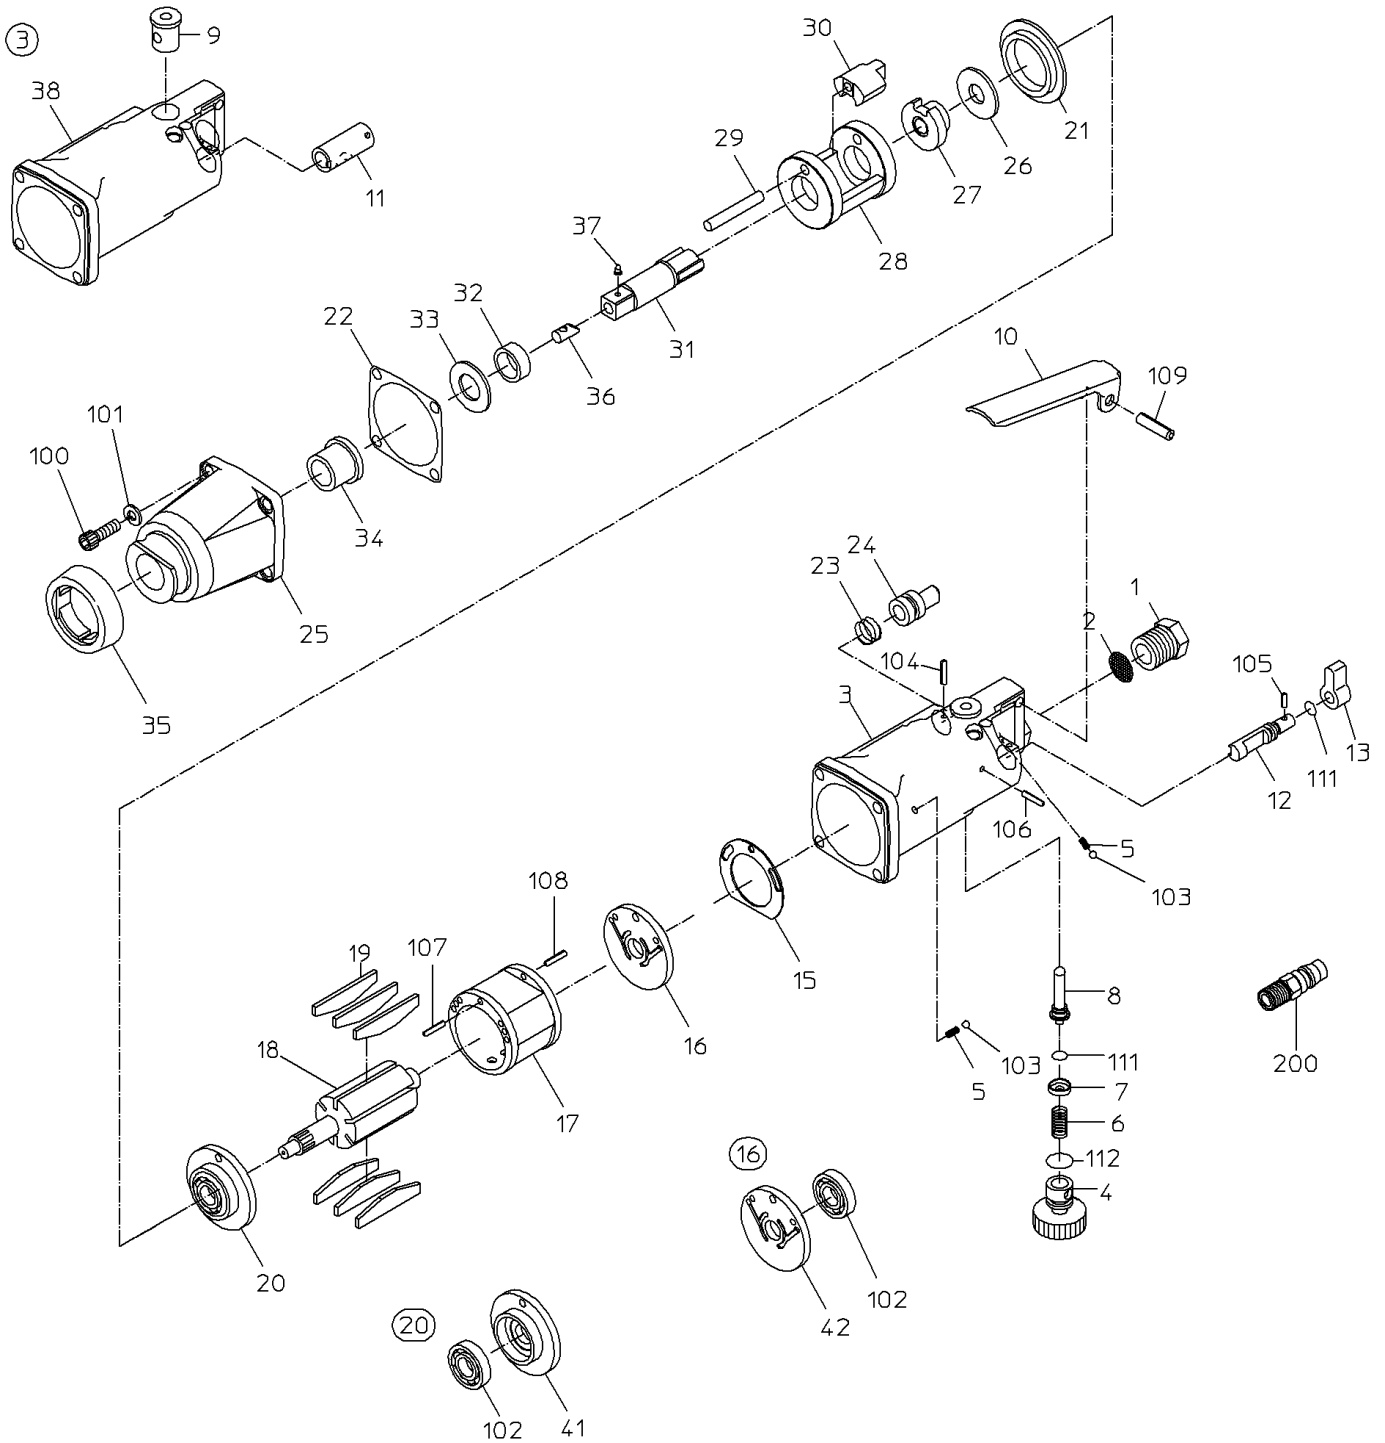

PARTS LIST

NW-800S(S)

525656

NIPPON PNEUMATIC MFG. CO., LTD.

PARTS LIST

(1/2)

MODEL : **NW-800S**

525656

ITEM	PART NO.	PART NAME	Q' ty
1	15204080	INLET BUSHING	1
2	15204210	FILTER	1
3	15219234	HANDLE WB	1
4	15204070	ADJUSTER VALVE	1
5	15200930	SPRING	2
6	15204050	THROTTLE SPRING	1
7	15203750	THROTTLE CAP	1
8	15204100	THROTTLE VALVE	1
9	Not available separately. Available only as HANDLE WB (P/No. 15219234)	THROTTLE BUSH	1
10	15219825	LEVER	1
11	Not available separately. Available only as HANDLE WB (P/No. 15219234)	REVERSE BUSH	1
12	15204120	REVERSE VALVE	1
13	15204140	REVERSE LEVER	1
15	15204170	TOP SEAL	1
16	15219958	TOP PLATE WBR	1
17	15219984	CYLINDER	1
18	15219977	ROTOR	1
19	15219948	VANE	6
20	15219960	BOTTOM PLATE WBR	1
21	15204200	COLLAR	1
22	15204180	BOTTOM SEAL	1
23	17511980	SPRING	1
24	15204060	EXHAUST COVER	1
25	Not available separately. Available only as HAMMER CASE WB or HAMMER CASE CP (P/No. 15219781, No. 15219235)	HAMMER CASE	1
26	15203840	SPACER	1
27	15203860	DRIVER	1
28	15203910	HAMMER FRAME	1
29	15219914	HAMMER PIN	1
30	15203890	HAMMER	1
31	Not available separately. Available only as ANVIL CP (P/No. 15219227)	ANVIL	1
32	15203820	ANVIL BUSH	1
33	15203850	THRUST WASHER	1
34	Not available separately. Available only as HAMMER CASE WB or HAMMER CASE CP (P/No. 15219781, No. 15219235)	CASE BUSH	1
35	15204010	RUBBER CAP	1
36	15204000	STOPPER	1
37	15203990	STOPPER PIN	1
100	74005014	CAP SCREW	4
101	76420105	SPRING WASHER	4
102	28201023	BALL BEARING	2
103	28205023	STEEL BALL	2
104	28208029	SPRING PIN	1
105	28208045	SPRING PIN	1
106	28208049	SPRING PIN	2
107	28208056	SPRING PIN	1