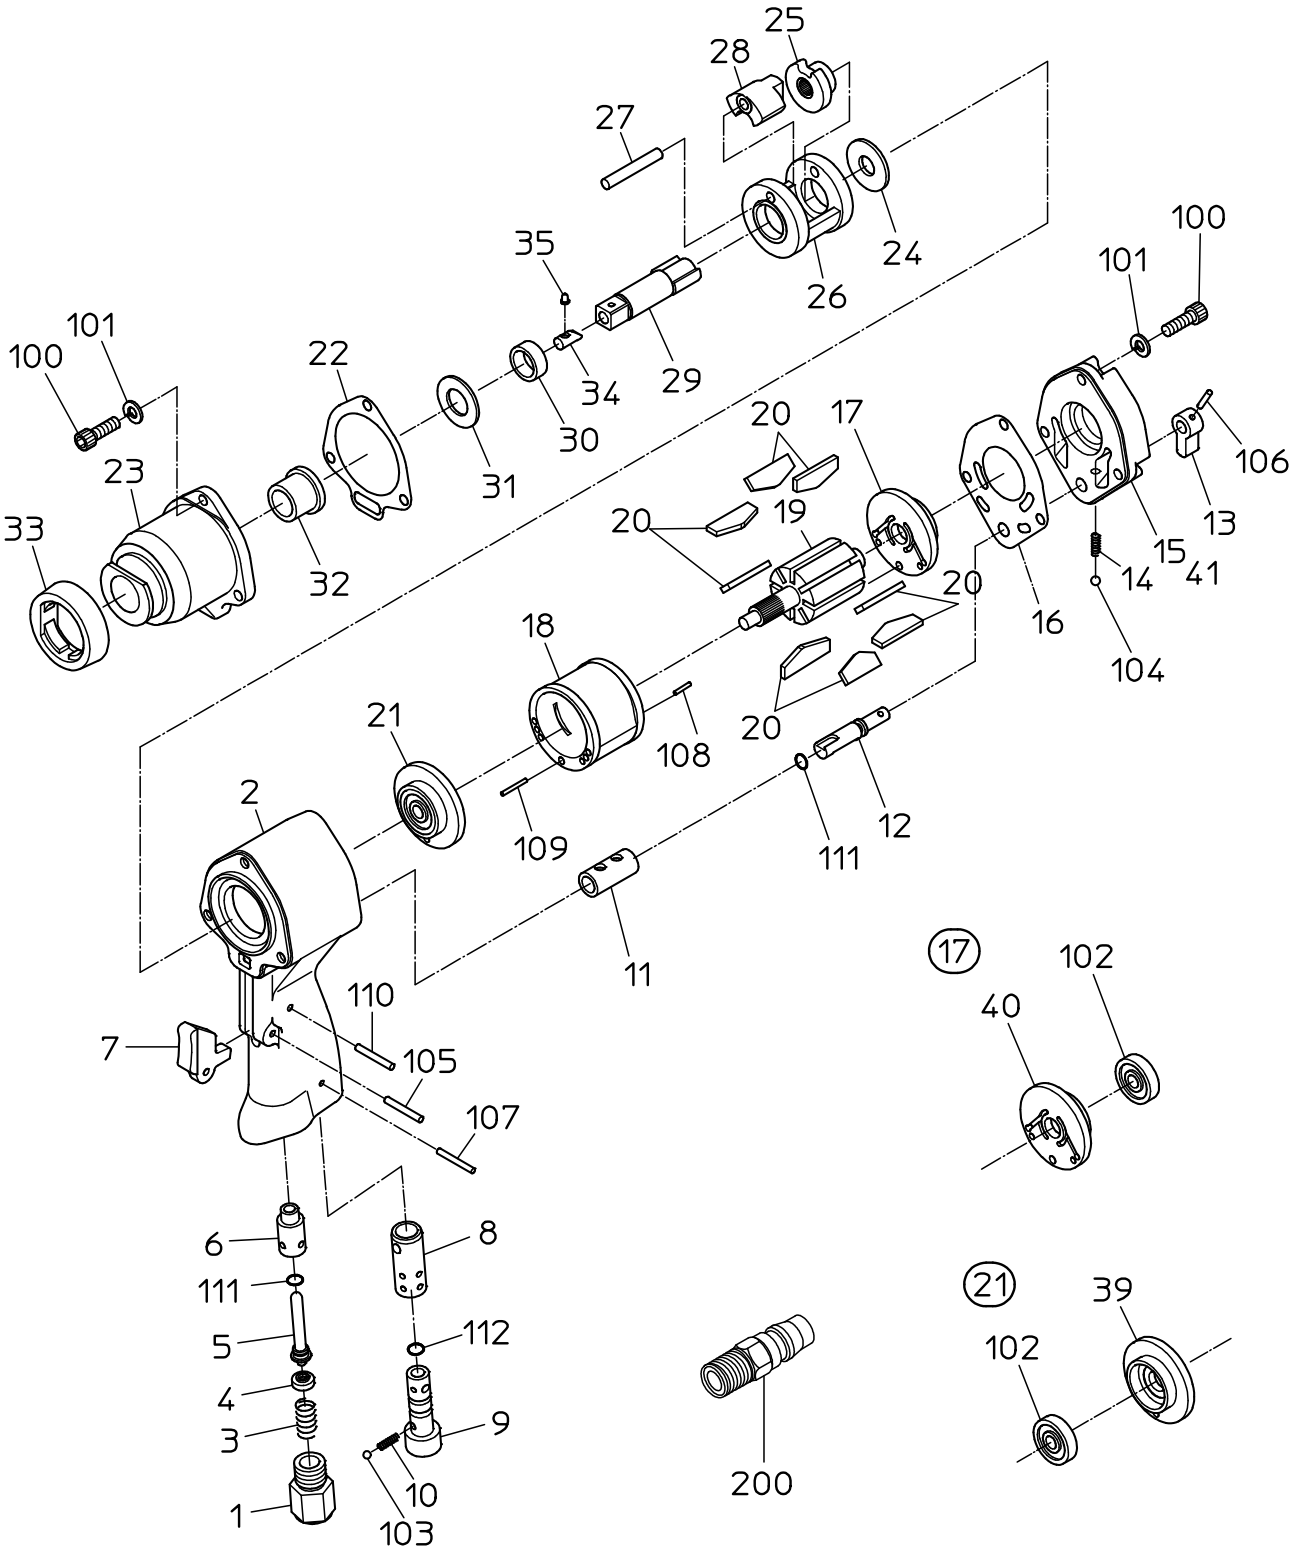

PARTS LIST

NW-800(S)

525747

NIPPON PNEUMATIC MFG. CO., LTD.

PARTS LIST

(1/2)

MODEL : **NW-800 (S)**

525747

ITEM	PART NO.	PART NAME	Q'ty
1	15200420	INLET BUSHING	1
2	15219231	HANDLE WB	1
3	15200390	THROTTLE SPRING	1
4	15203750	THROTTLE CAP	1
5	15203760	THROTTLE VALVE	1
6	15203740	THROTTLE BUSH	1
7	15205140	LEVER	1
8	15219872	ADJUSTER BUSHING	1
9	15219961	ADJUSTER VALVE	1
10	15200930	SPRING	1
11	15203800	REVERSE BUSH	1
12	15203790	REVERSE VALVE	1
13	15205130	REVERSE LEVER	1
14	15205040	SPRING	1
15	15203780	HANDLE CAP	1
16	15203920	TOP SEAL	1
17	15219958	TOP PLATE WBR	1
18	15219984	CYLINDER	1
19	15219977	ROTOR	1
20	15219948	VANE	6
21	15219960	BOTTOM PLATE WBR	1
22	15203930	BOTTOM SEAL	1
23	Not available separately. Available only as HAMMER CASE CP (P/No. 15219329)	HAMMER CASE	1
24	15203840	SPACER	1
25	15203860	SCREW DRIVER	1
26	15203910	HAMMER FRAME	1
27	15219914	HAMMER PIN	1
28	15203890	HAMMER	1
29	Not available separately. Available only as ANVIL CP (P/No. 15219227)	ANVIL	1
30	15203820	ANVIL BUSH	1
31	15203850	THRUST WASHER	1
32	15203880	CASE BUSH	1
33	15204010	RUBBER CAP	1
34	15204000	STOPPER	1
35	15203990	STOPPER PIN	1
41	18400531	NAME PLATE	1
100	74005014	CAP SCREW	6
101	28100720	SPRING WASHER	6
103	28205023	STEEL BALL	1
104	25502120	STEEL BALL	1
105	28207061	ROLLER PIN	1
106	28208045	SPRING PIN	1
107	28208050	SPRING PIN	1
108	28208056	SPRING PIN	1
109	28208058	SPRING PIN	1
110	28208062	SPRING PIN	1
111	61200050	O RING	2
112	61200070	O RING	1