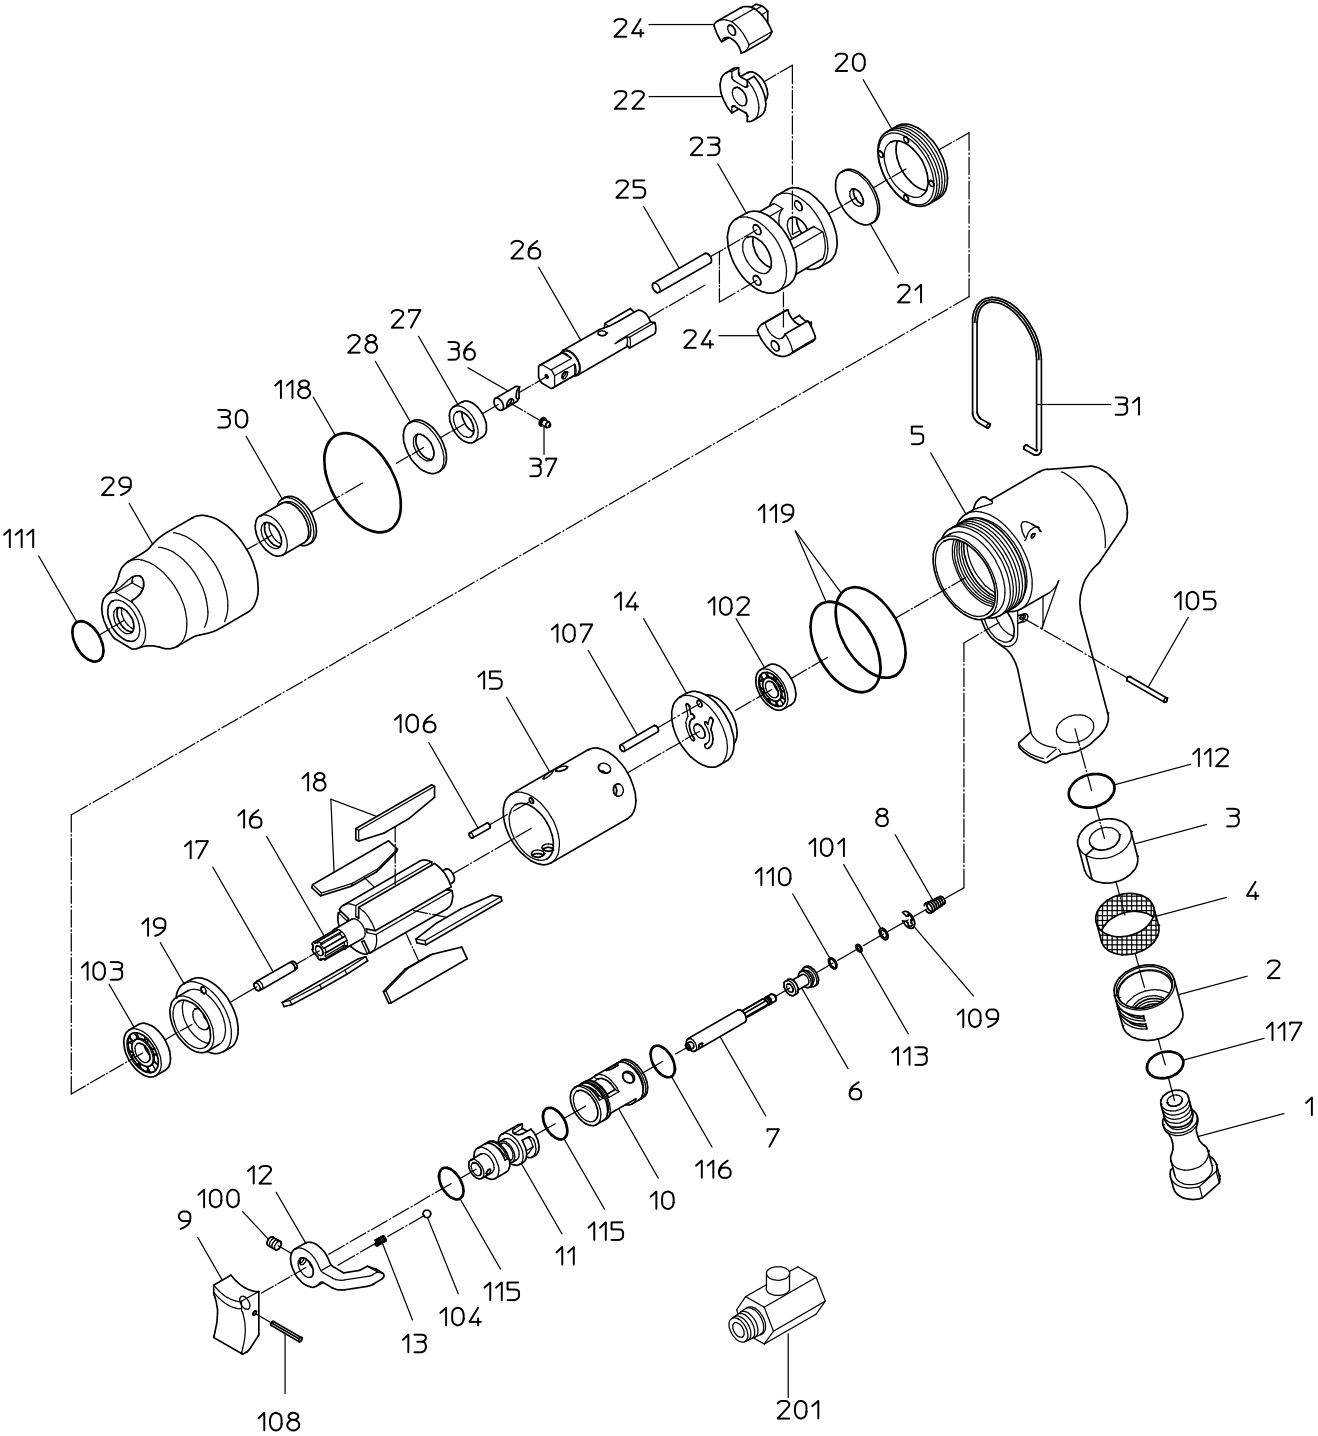

PARTS LIST

NW-6LFA(S)

523383

NIPPON PNEUMATIC MFG. CO., LTD.

PARTS LIST

(1/2)

MODEL : **NW-6LFA(S)**

523383

ITEM	PART NO.	PART NAME	Q' ty
1	15212630	INLET BUSHING	1
2	15212620	EXHAUST COVER	1
3	15212920	MUFFLER	1
4	15213010	SCREEN	1
5	Not available separately. Available only as HANDLE CP (P/No. 15219386)	HANDLE	1
6	15305170	THROTTLE VALVE	1
7	15305181	THROTTLE PIN	1
8	15305130	THROTTLE SPRING	1
9	15212590	LEVER	1
10	Not available separately. Available only as HANDLE CP (P/No. 15219386)	REVERSE BUSH	1
11	15305232	REVERSE VALVE	1
12	15305250	REVERSE LEVER	1
13	15212481	SPRING	1
14	Not available separately. Available only as TOP PLATE WBR (P/No. 15219401)	TOP PLATE	1
15	15219552	CYLINDER	1
16	15213430	ROTOR	1
17	15219498	ROTOR PIN	1
18	15213410	VANE	6
19	Not available separately. Available only as BOTTOM PLATE WBR (P/No. 15219402)	BOTTOM PLATE	1
20	15213440	LOCK NUT	1
21	15212750	SPACER	1
22	15212760	DRIVER	1
23	15213380	HAMMER FRAME	1
24	15213360	HAMMER	2
25	15213370	HAMMER PIN	2
26	Not available separately. Available only as ANVIL CP (P/No. 15219534)	ANVIL	1
27	15212730	ANVIL BUSH	1
28	15216380	THRUST WASHER	1
29	Not available separately. Available only as HAMMER CASE CP (P/No. 15219346)	HAMMER CASE	1
30	15212780	CASE BUSH	1
31	15216180	HANGER	1
36	15204000	STOPPER	1
37	15203990	STOPPER PIN	1
100	28100474	SET SCREW	1
101	28100519	PLAIN WASHER	1
102	28201060	BALL BEARING	1
103	28201023	BALL BEARING	1
104	28205023	STEEL BALL	1
105	28207027	ROLLER PIN	1
106	28207037	ROLLER PIN	1
107	28207039	ROLLER PIN	1
108	28208025	SPRING PIN	1