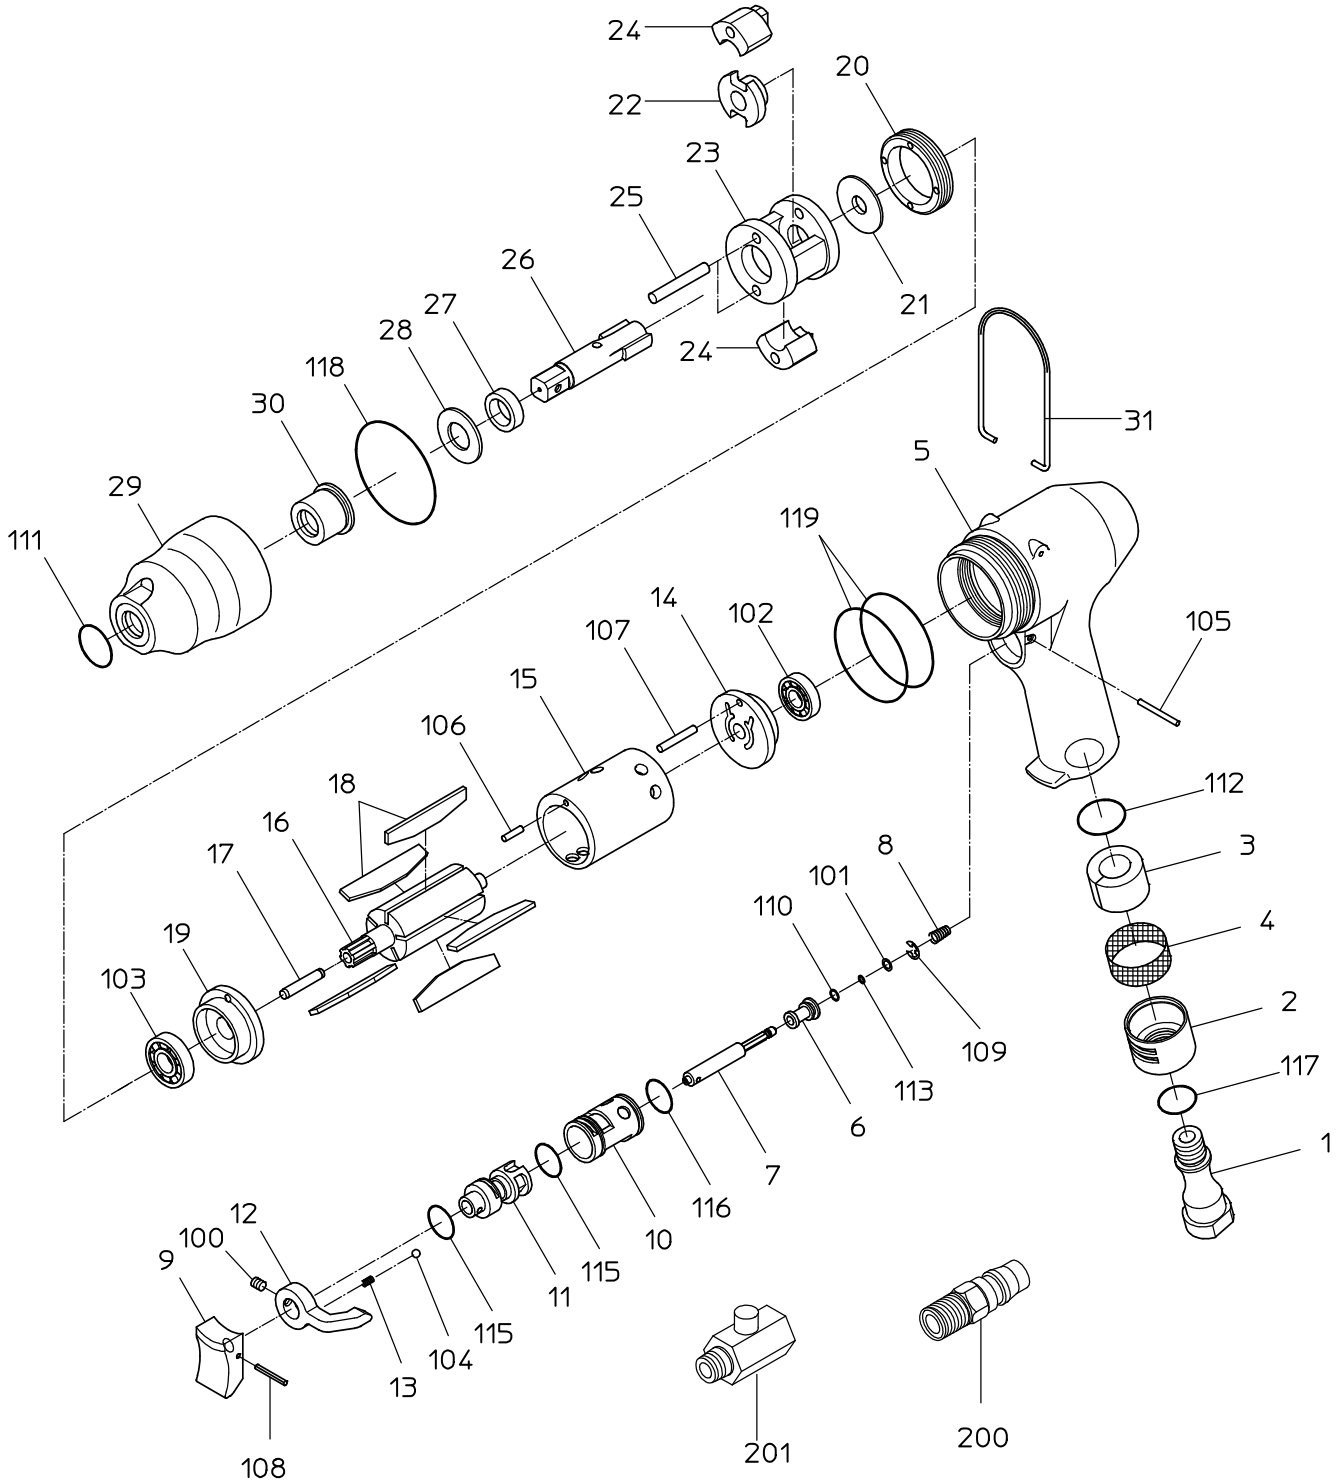

PARTS LIST

NW-6LFA(P)

526110

PARTS LIST

(1/2)

MODEL : **NW-6LFA (P)**

526110

ITEM	PART NO.	PART NAME	Q' ty
1	15212630	INLET BUSHING	1
2	15212620	EXHAUST COVER	1
3	15212920	MUFFLER	1
4	15213010	SCREEN	1
5	Not available separately. Available only as HANDLE CP (P/No. 15219386)	HANDLE	1
6	15305170	THROTTLE VALVE	1
7	15305181	THROTTLE PIN	1
8	15305130	THROTTLE SPRING	1
9	15212590	LEVER	1
10	Not available separately. Available only as HANDLE CP (P/No. 15219386)	REVERSE BUSH	1
11	15305232	REVERSE VALVE	1
12	15305250	REVERSE LEVER	1
13	15212481	SPRING	1
14	Not available separately. Available only as TOP PLATE WBR (P/No. 15219401)	TOP PLATE	1
15	15219998	CYLINDER	1
16	15213430	ROTOR	1
17	15219498	ROTOR PIN	1
18	15219946	VANE	6
19	Not available separately. Available only as BOTTOM PLATE WBR (P/No. 15219402)	BOTTOM PLATE	1
20	15213440	LOCK NUT	1
21	15212750	SPACER	1
22	15212760	DRIVER	1
23	15213380	HAMMER FRAME	1
24	15213360	HAMMER	2
25	15220005	HAMMER PIN	2
26	15213340	ANVIL	1
27	15212730	ANVIL BUSH	1
28	15216380	THRUST WASHER	1
29	Not available separately. Available only as HAMMER CASE CP (P/No. 15219346)	HAMMER CASE	1
30	Not available separately. Available only as HAMMER CASE CP (P/No. 15219346)	CASE BUSH	1
31	15216180	HANGER	1
100	28100474	SET SCREW	1
101	28100519	PLAIN WASHER	1
102	28201060	BALL BEARING	1
103	28201023	BALL BEARING	1
104	28205023	STEEL BALL	1
105	28207027	ROLLER PIN	1
106	28207037	ROLLER PIN	1
107	28207039	ROLLER PIN	1
108	28208025	SPRING PIN	1
109	25307790	RETAINING RING	1
110	61100050	O RING	1
111	61200120	O RING	1
112	61200200	O RING	1