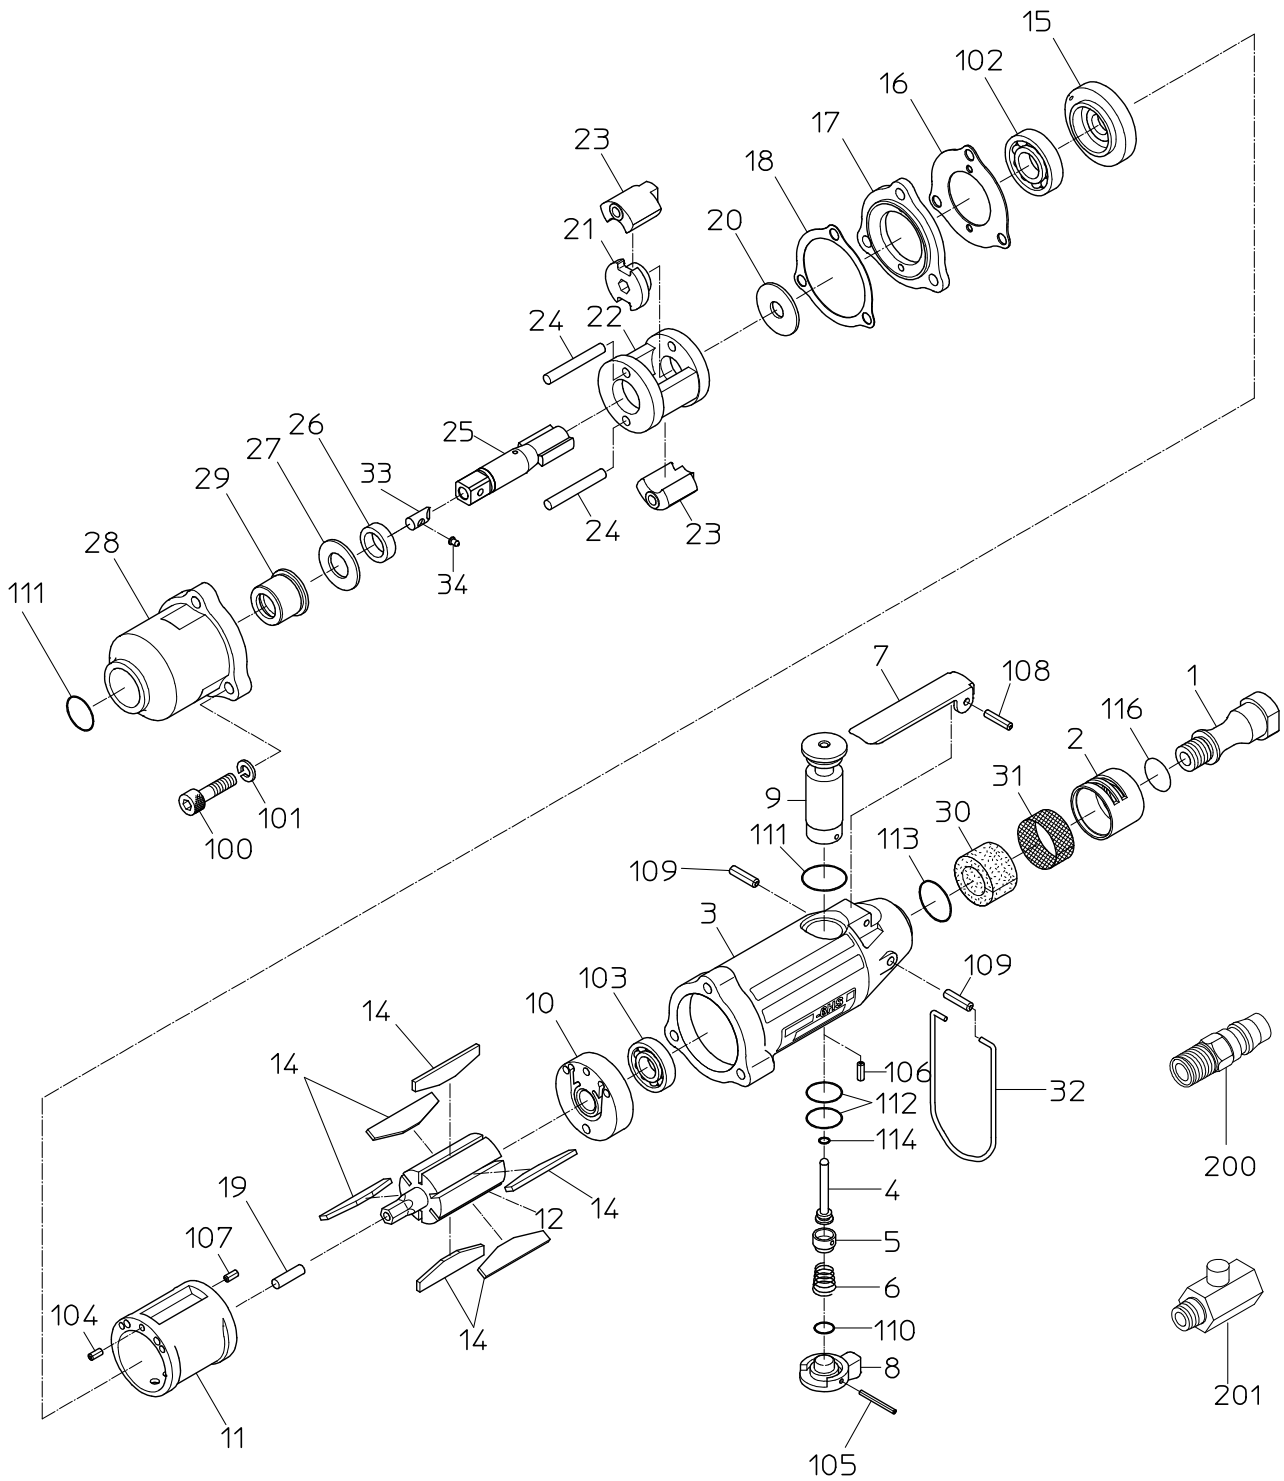

PARTS LIST

NW-6HS(S)

525920

NIPPON PNEUMATIC MFG. CO., LTD.

PARTS LIST

(1/2)

型式 MODEL: **NW-6HS (S)**

525920

符号 ITEM	品番 PART NO.	PART NAME	個数 Q'ty
1	15212630	INLET BUSHING	1
2	15212620	EXHAUST COVER	1
3	Not available separately. Available only as HANDLE CP (P/No. 15219305)	HANDLE	1
4	15303490	THROTTLE VALVE	1
5	15303480	THROTTLE CAP	1
6	15213230	THROTTLE SPRING	1
7	15213271	LEVER	1
8	15213260	REVERSE LEVER	1
9	15213250	REVERSE VALVE	1
10	Not available separately. Available only as TOP PLATE WBR (P/No. 15219360)	TOP PLATE	1
11	15219551	CYLINDER	1
12	15212880	ROTOR	1
14	15219945	VANE	6
15	Not available separately. Available only as BOTTOM PLATE WBR (P/No. 15219396)	BOTTOM PLATE	1
16	15212820	TOP SEAL	1
17	15212910	COLLAR	1
18	15212830	BOTTOM SEAL	1
19	15219498	ROTOR PIN	1
20	15212750	SPACER	1
21	15212760	SCREW DRIVER	1
22	15219501	HAMMER FRAME	1
23	15212790	HAMMER	2
24	15219913	HAMMER PIN	2
25	Not available separately. Available only as ANVIL CP (P/No. 15219304)	ANVIL	1
26	15212730	ANVIL BUSH	1
27	15216380	THRUST WASHER	1
28	Not available separately. Available only as HAMMER CASE CP (P/No. 15219345)	HAMMER CASE	1
29	15212780	CASE BUSH	1
30	15212920	MUFFLER	1
31	15213010	SCREEN	1
32	15216180	HANGER	1
33	15204000	STOPPER	1
34	15203990	STOPPER PIN	1
100	74005022	CAP SCREW	3
101	76420105	SPRING WASHER	3
102	28201023	BALL BEARING	1
103	28201055	BALL BEARING	1
104	25305560	SPRING PIN	1
105	28208030	SPRING PIN	1
106	28208054	SPRING PIN	1
107	28208056	SPRING PIN	1
108	28208064	SPRING PIN	1