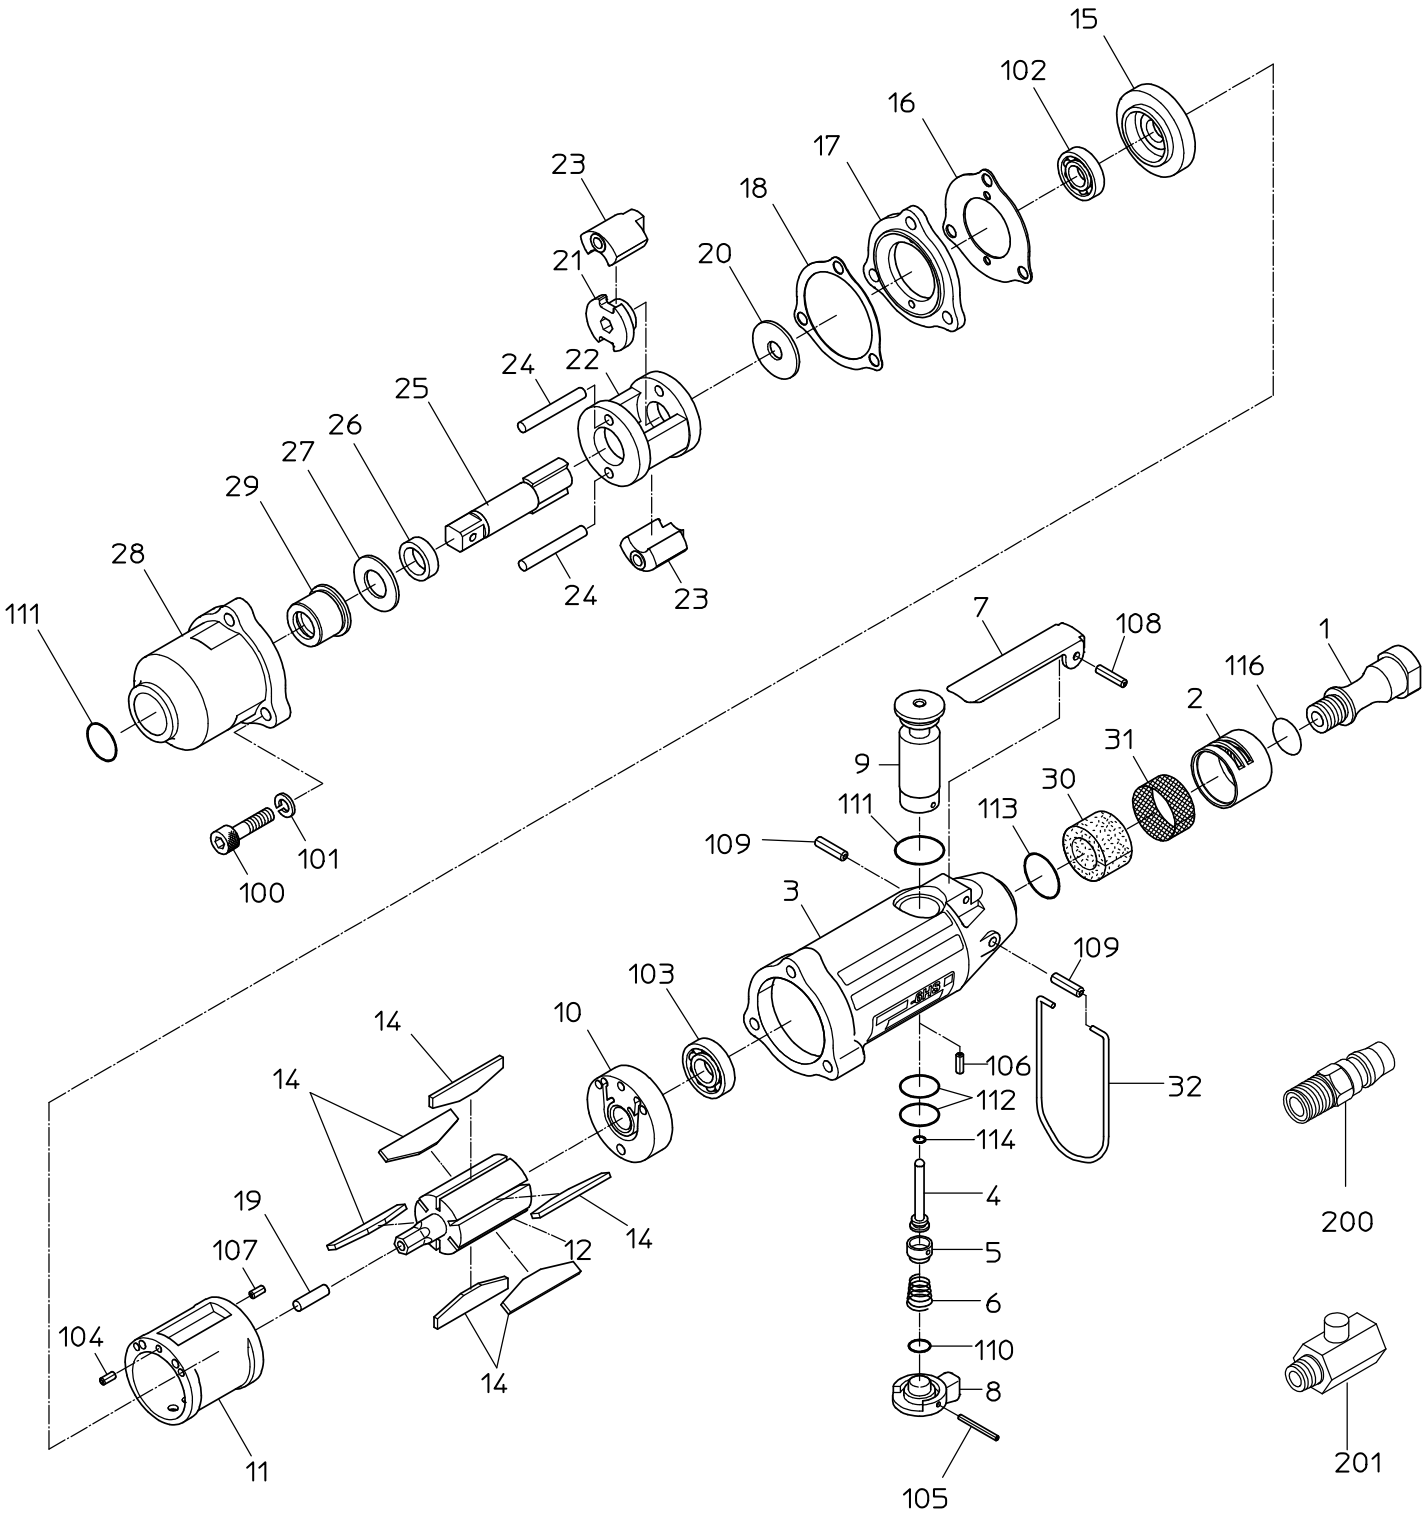

# PARTS LIST

## NW-6HS(P)

525852

# PARTS LIST

(1/2)

MODEL : **NW-6HS (P)**

525852

ITEM	PART NO.	PART NAME	Q' ty
1	15212630	INLET BUSHING	1
2	15212620	EXHAUST COVER	1
3	Not available separately. Available only as HANDLE CP (P/No. 15219305)	HANDLE	1
4	15303490	THROTTLE VALVE	1
5	15303480	THROTTLE CAP	1
6	15213230	THROTTLE SPRING	1
7	15213271	LEVER	1
8	15213260	REVERSE LEVER	1
9	15213250	REVERSE VALVE	1
10	Not available separately. Available only as TOP PLATE WBR (P/No. 15219360)	TOP PLATE	1
11	15219551	CYLINDER	1
12	15212880	ROTOR	1
14	15219945	VANE	6
15	Not available separately. Available only as BOTTOM PLATE WBR (P/No. 15219396)	BOTTOM PLATE	1
16	15212820	TOP SEAL	1
17	15212910	COLLAR	1
18	15212830	BOTTOM SEAL	1
19	15219498	ROTOR PIN	1
20	15212750	SPACER	1
21	15212760	DRIVER	1
22	15219501	HAMMER FRAME	1
23	15212790	HAMMER	2
24	15219913	HAMMER PIN	2
25	15212740	ANVIL	1
26	15212730	ANVIL BUSH	1
27	15216380	THRUST WASHER	1
28	Not available separately. Available only as HAMMER CASE CP (P/No. 15219345)	HAMMER CASE	1
29	15212780	CASE BUSH	1
30	15212920	MUFFLER	1
31	15213010	SCREEN	1
32	15216180	HANGER	1
100	74005022	CAP SCREW	3
101	76420105	SPRING WASHER	3
102	28201023	BALL BEARING	1
103	28201055	BALL BEARING	1
104	25305560	SPRING PIN	1
105	28208030	SPRING PIN	1
106	28208054	SPRING PIN	1
107	28208056	SPRING PIN	1
108	28208064	SPRING PIN	1
109	28208098	SPRING PIN	2
110	61200090	O RING	1
111	61200120	O RING	2
112	61200160	O RING	2

# PARTS LIST

(2/2)

MODEL : **NW-6HS (P)**

525852

ITEM	PART NO.	PART NAME	Q' ty
113	61200200	O RING	1
114	63200050	O RING	1
116	63200160	O RING	1
201	24999065	POWER REGULATOR	1
	Contents of CP		
	15219305	HANDLE CP	
	1, 2, 3, 4, 5, 6, 7, 8, 9, 30, 31, 105, 106, 108, 109, 110, 111, 112		
	113, 114, 116		
	15219345	HAMMER CASE CP	
	28, 29, 111		
	15219360	TOP PLATE WBR	
	10, 103		
	15219396	BOTTOM PLATE WBR	
	15, 102		