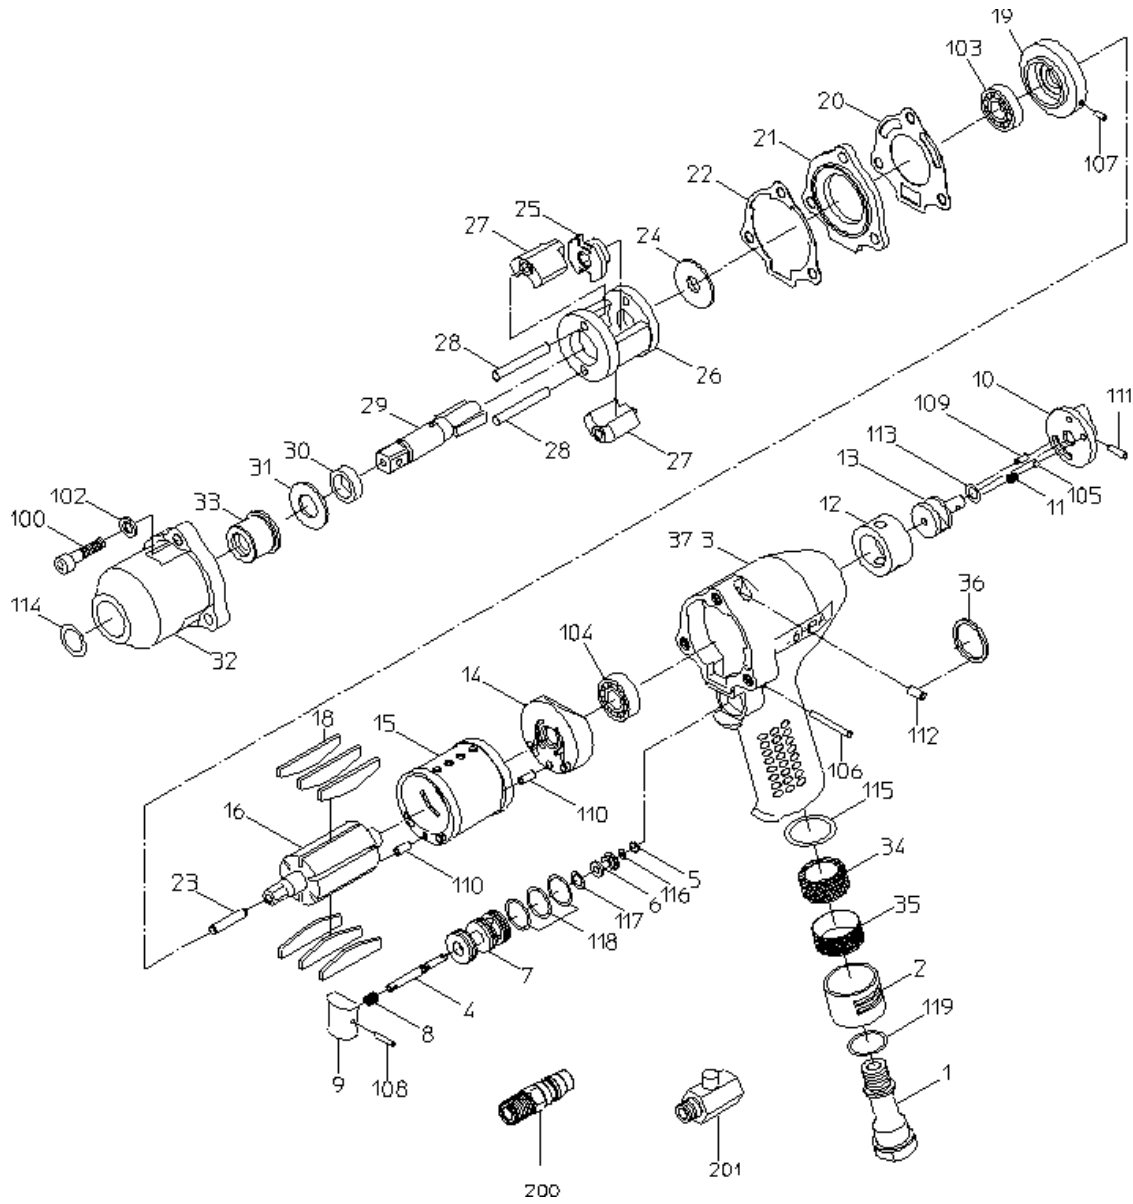

## NW-6HPA(P)

526500

MODEL : **NW-6HPA (P)**

526500

ITEM	PART NO.	PART NAME	QTY	NOTE
1	15212630	INLET BUSHING	1	
2	15212620	EXHAUST COVER	1	
3		HANDLE	1	*Available as HANDLE WB
4	15212660	THROTTLE PIN	1	
5	15212670	THROTTLE PLUG	1	
6	15219688	THROTTLE VALVE	1	
7	15212640	THROTTLE BUSH	1	
8	15212600	THROTTLE SPRING	1	
9	15212720	LEVER	1	
10	15212710	REVERSE LEVER	1	
11	15212610	SPRING	1	
12		REVERSE BUSH	1	*Available as HANDLE WB
13	15212940	REVERSE VALVE	1	
14		TOP PLATE	1	*Available as TOP PLATE WBR
15	15219997	CYLINDER	1	
16	15212880	ROTOR	1	
18	15219945	VANE	6	
19		BOTTOM PLATE	1	*Available as BOTTOM PLATE WBR
20	15212970	TOP SEAL	1	
21	15220063	COLLAR	1	
22	15212980	BOTTOM SEAL	1	
23	15219498	ROTOR PIN	1	
24	15212750	SPACER	1	
25	15212760	DRIVER	1	
26	15219501	HAMMER FRAME	1	
27	15220210	HAMMER	2	
28	15219913	HAMMER PIN	2	
29	15212740	ANVIL	1	
30	15212730	ANVIL BUSH	1	
31	15216380	THRUST WASHER	1	
32		HAMMER CASE	1	*Available as HAMMER CASE WB
33		CASE BUSH	1	*Available as HAMMER CASE WB
34	15220223	MUFFLER	1	
35	15213010	SCREEN	1	
36	15303730	HANGER	1	
37	18400665	NAME PLATE (WARNING)	1	
100	74005022	CAP SCREW	3	
102	76420105	SPRING WASHER	3	
103	28201023	BALL BEARING	1	
104	28201055	BALL BEARING	1	
105	28205023	STEEL BALL	1	
106	28206149	PIN	1	
107	28208020	SPRING PIN	1	
108	28208025	SPRING PIN	1	
109	28208055	SPRING PIN	1	
110	28208056	SPRING PIN	2	
111	25305550	SPRING PIN	1	