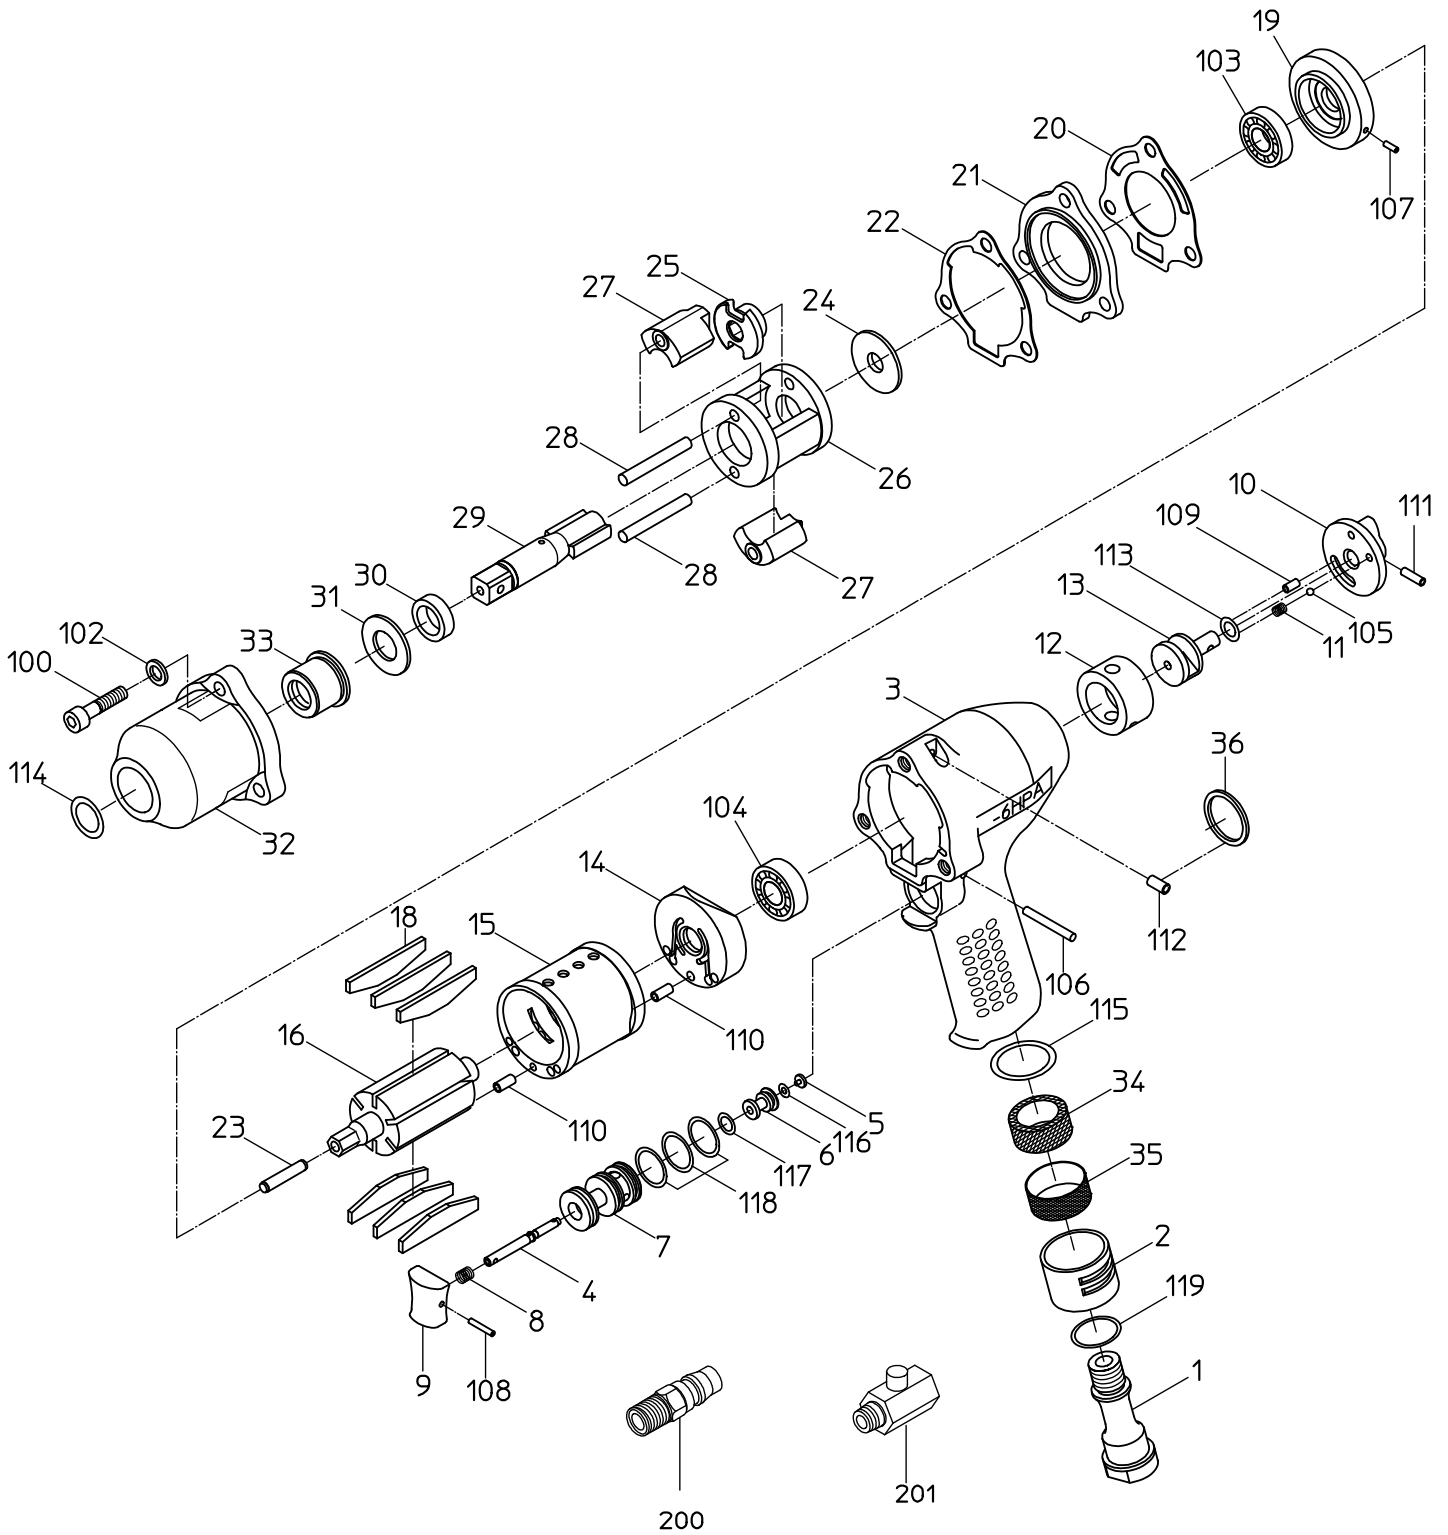

PARTS LIST

NW-6HPA(P)

525529

PARTS LIST

(1/2)

MODEL : **NW-6HPA (P)**

525529

ITEM	PART NO.	PART NAME	Q' ty
1	15212630	INLET BUSHING	1
2	15212620	EXHAUST COVER	1
3	Not available separately. Available only as HANDLE WB or HANDLE CP (P/No. 15219810 No. 15219811)		1
4	15212660	THROTTLE PIN	1
5	15212670	THROTTLE PLUG	1
6	15219688	THROTTLE VALVE	1
7	15212640	THROTTLE BUSH	1
8	15212600	THROTTLE SPRING	1
9	15212720	LEVER	1
10	15212710	REVERSE LEVER	1
11	15212610	SPRING	1
12	Not available separately. Available only as HANDLE WB or HANDLE CP (P/No. 15219810 No. 15219811)		1
13	15212940	REVERSE VALVE	1
14	Not available separately. Available only as TOP PLATE WBR (P/No. 15219302)		1
15	15219997	CYLINDER	1
16	15212880	ROTOR	1
18	15219945	VANE	6
19	Not available separately. Available only as BOTTOM PLATE WBR (P/No. 15219396)		1
20	15212970	TOP SEAL	1
21	15220063	COLLAR	1
22	15212980	BOTTOM SEAL	1
23	15219498	ROTOR PIN	1
24	15212750	SPACER	1
25	15212760	DRIVER	1
26	15219501	HAMMER FRAME	1
27	15212790	HAMMER	2
28	15219913	HAMMER PIN	2
29	15212740	ANVIL	1
30	15212730	ANVIL BUSH	1
31	15216380	THRUST WASHER	1
32	Not available separately. Available only as HAMMER CASE CP (P/No. 15219303)		1
33	15212780	CASE BUSH	1
34	15212920	MUFFLER	1
35	15213010	SCREEN	1
36	15303730	HANGER	1
100	74005022	CAP SCREW	3
102	76420105	SPRING WASHER	3
103	28201023	BALL BEARING	1
104	28201055	BALL BEARING	1
105	28205023	STEEL BALL	1
106	28206149	PIN	1
107	28208020	SPRING PIN	1
108	28208025	SPRING PIN	1