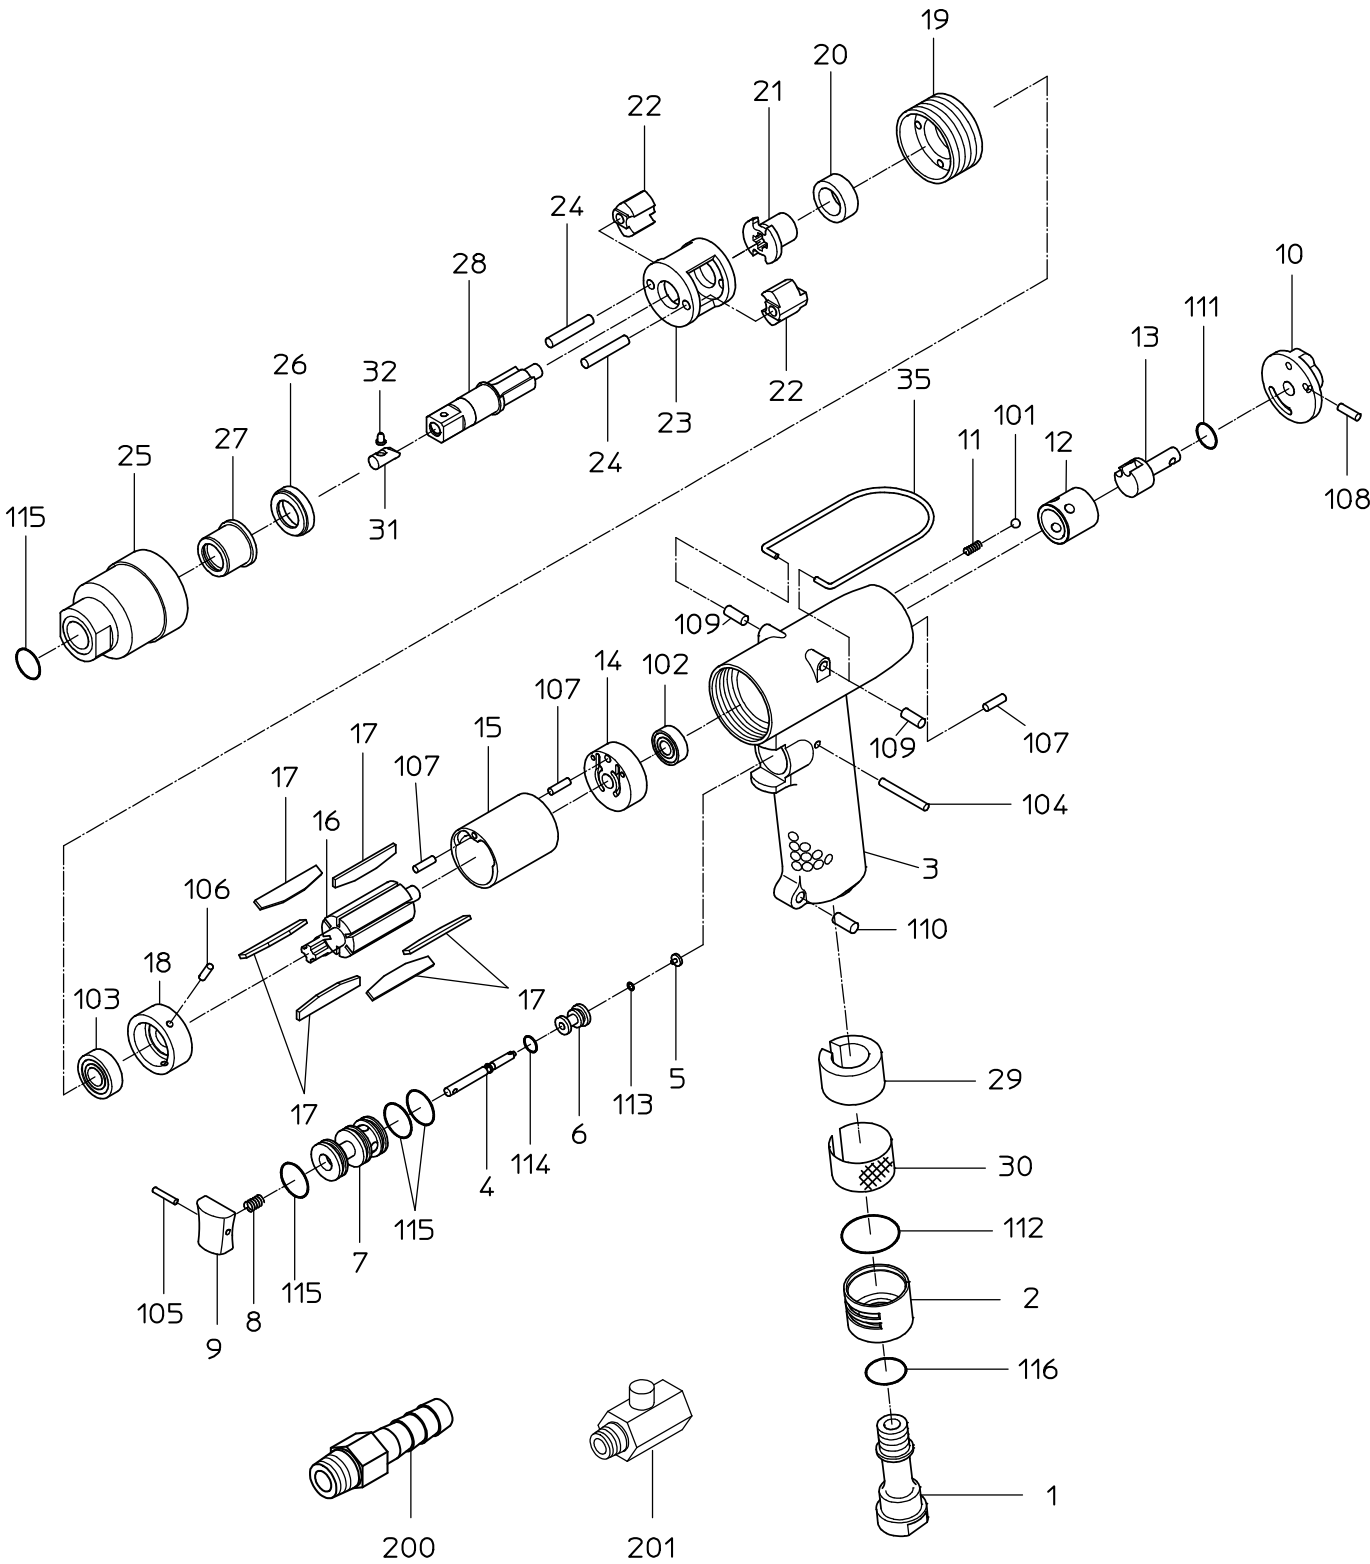

PARTS LIST

NW-5LP(S)

524098

NIPPON PNEUMATIC MFG. CO., LTD.

PARTS LIST

(1/2)

MODEL : **NW-5LP (S)**

524098

ITEM	PART NO.	PART NAME	Q'ty
1	15212630	INLET BUSHING	1
2	15212620	EXHAUST COVER	1
3	Not available separately. Available only as HANDLE WB or HANDLE CP (P/No. 15219812 No. 15219813)		1
4	15212660	THROTTLE PIN	1
5	15212670	THROTTLE PLUG	1
6	15219688	THROTTLE VALVE	1
7	Not available separately. Available only as HANDLE WB or HANDLE CP (P/No. 15219812 No. 15219813)		1
8	15212600	THROTTLE SPRING	1
9	15212720	LEVER	1
10	15212710	REVERSE LEVER	1
11	15212610	SPRING	1
12	Not available separately. Available only as HANDLE WB or HANDLE CP (P/No. 15219812 No. 15219813)		1
13	15214350	REVERSE VALVE	1
14	Not available separately. Available only as TOP PLATE WBR (P/No. 15219839)		1
15	15219539	CYLINDER	1
16	15214460	ROTOR	1
17	15219944	VANE	6
18	Not available separately. Available only as BOTTOM PLATE WBR (P/No. 15219840)		1
19	15214470	LOCK NUT	1
20	15214390	DRIVER BUSH	1
21	15214380	DRIVER	1
22	15214420	HAMMER	2
23	15216450	HAMMER FRAME	1
24	15216440	HAMMER PIN	2
25	Not available separately. Available only as HAMMER CASE CP Or HAMMER CASE WB (P/No. 15219349 No15219794)		1
26	15200120	SPACER	1
27	15214410	CASE BUSH	1
28	Not available separately. Available only as ANVIL CP (P/No. 15219314)		1
29	15212920	MUFFLER	1
30	15213010	SCREEN	1
31	15204000	STOPPER	1
32	15203990	STOPPER PIN	1
35	15216180	HANGER	1
100	28100462	SET SCREW	2
101	28205023	STEEL BALL	1