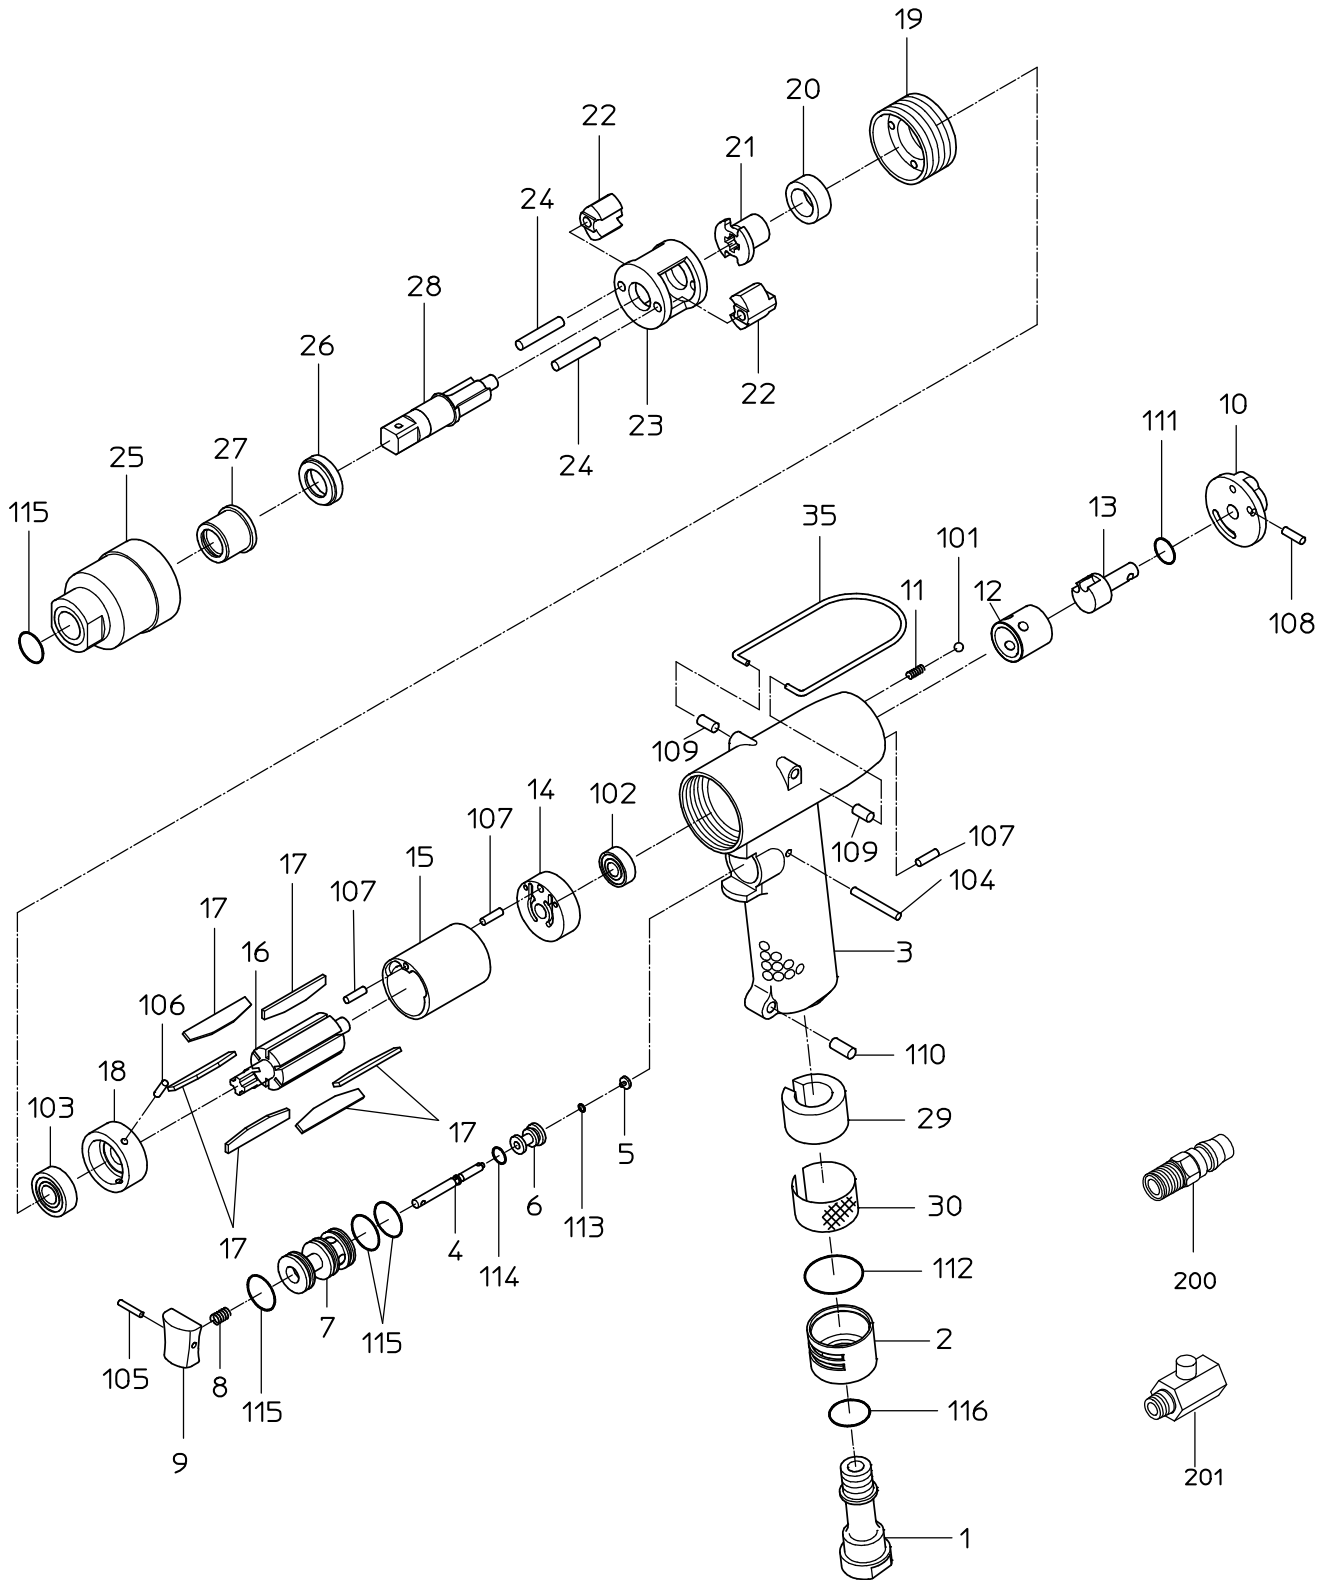

PARTS LIST

NW-5LP(P)

524078

NIPPON PNEUMATIC MFG. CO., LTD.

PARTS LIST

(1/2)

MODEL : **NW-5LP (P)**

524078

ITEM	PART NO.	PART NAME	Q' ty
1	15212630	INLET BUSHING	1
2	15212620	EXHAUST COVER	1
3	Not available separately. Available only as HANDLE WB or HANDLE CP (P/No. 15219812 No. 15219813)		1
4	15212660	THROTTLE PIN	1
5	15212670	THROTTLE PLUG	1
6	15219688	THROTTLE VALVE	1
7	15212640	THROTTLE BUSH	1
8	15212600	THROTTLE SPRING	1
9	15212720	LEVER	1
10	15212710	REVERSE LEVER	1
11	15212610	SPRING	1
12	Not available separately. Available only as HANDLE WB or HANDLE CP (P/No. 15219812 No. 15219813)		1
13	15214350	REVERSE VALVE	1
14	Not available separately. Available only as TOP PLATE WBR (P/No. 15219839)		1
15	15219539	CYLINDER	1
16	15214460	ROTOR	1
17	15219944	VANE	6
18	Not available separately. Available only as BOTTOM PLATE WBR (P/No. 15219840)		1
19	15214470	LOCK NUT	1
20	15214390	DRIVER BUSH	1
21	15214380	DRIVER	1
22	15214420	HAMMER	2
23	15216450	HAMMER FRAME	1
24	15216440	HAMMER PIN	2
25	Not available separately. Available only as HAMMER CASE CP (P/No. 15219349)		1
26	15200120	SPACER	1
27	15214410	CASE BUSH	1
28	15214370	ANVIL	1
29	15212920	MUFFLER	1
30	15213010	SCREEN	1
35	15216180	HANGER	1
100	28100462	SET SCREW	2
101	28205023	STEEL BALL	1
102	28201033	BALL BEARING	1
103	28201077	BALL BEARING	1
104	28206149	PIN	1
105	28208025	SPRING PIN	1
106	28208042	SPRING PIN	1
107	28208044	SPRING PIN	3
108	25305550	SPRING PIN	1
109	28208097	SPRING PIN	2
110	28208115	SPRING PIN	1
111	61200060	O RING	1