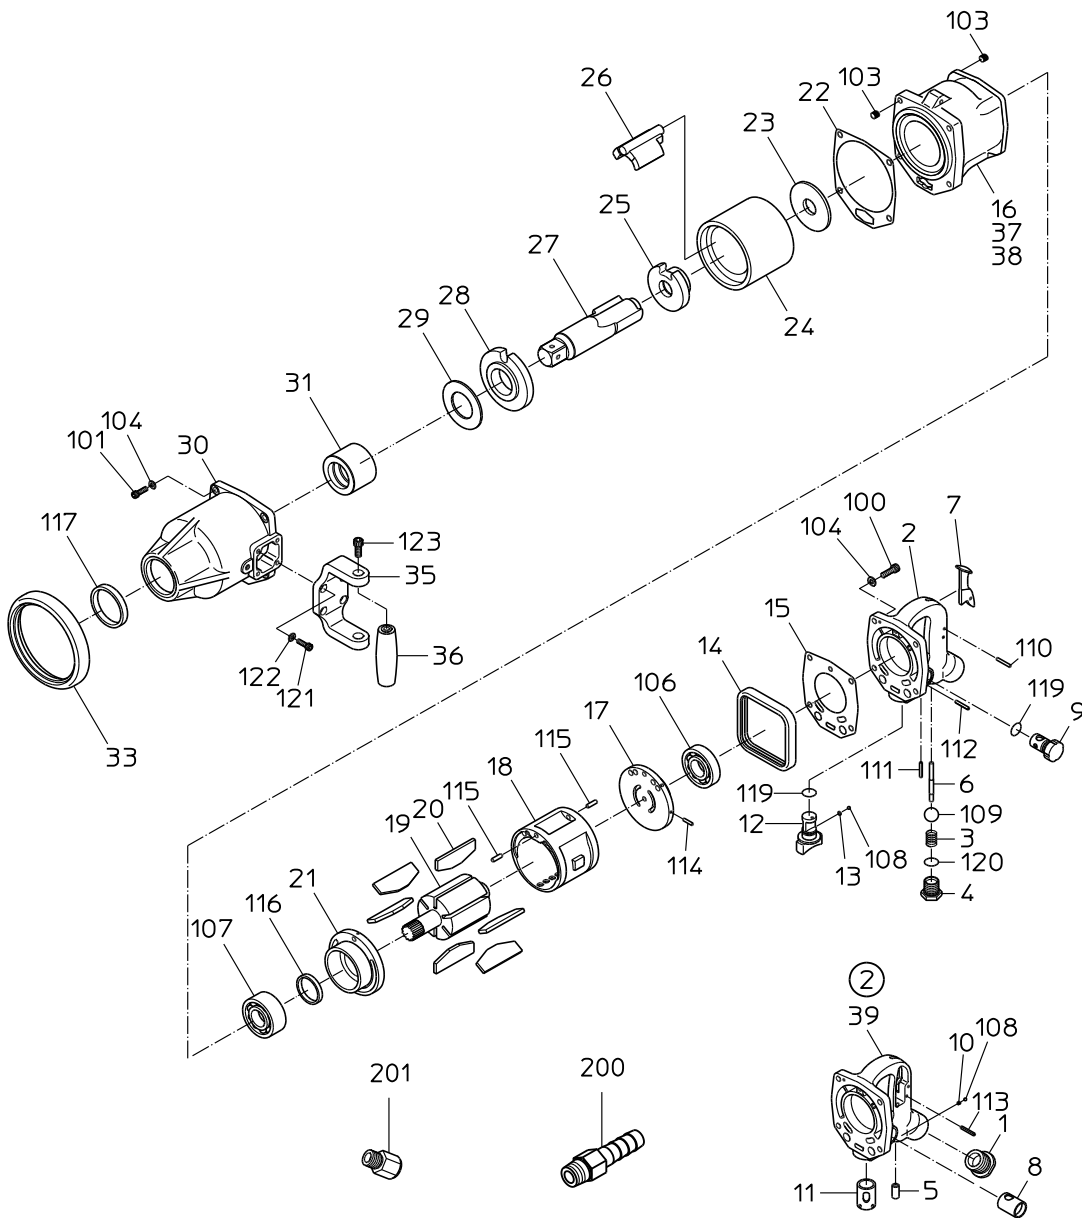

PARTS LIST

NW-5000A(P)

525575

MODEL : **NW-5000A (P)**

525575

ITEM	PART NO.	PART NAME	QTY	NOTE
2	15219220	HANDLE WB	1	
3	15207150	THROTTLE SPRING	1	
4	15219819	THROTTLE PLUG	1	
6	15207220	THROTTLE PIN	1	
7	15207270	LEVER	1	
9	15207170	ADJUSTER VALVE	1	
12	15207250	REVERSE VALVE	1	
13	15202120	SPRING	1	
14	15210580	CASE CAP	1	
15	15220239	TOP SEAL	1	
16	15210570	ROTOR CASE	1	
17	15210530	TOP PLATE	1	
18	15210520	CYLINDER	1	
19	15210560	ROTOR	1	
20	15210540	VANE	6	
21	15210550	BOTTOM PLATE	1	
22	15220240	BOTTOM SEAL	1	
23	15210420	SPACER	1	
24	15210480	HAMMER FRAME	1	
25	15210440	SCREW DRIVER	1	
26	15210470	HAMMER	1	
27	15219821	ANVIL	1	
28	15210590	SIDE PLATE	1	
29	15210430	THRUST WASHER	1	
30		HAMMER CASE	1	Available as HAMMER CASE WB
31		CASE BUSH	1	Available as HAMMER CASE WB
33	15210490	CASE CAP	1	
35	15220278	HOLDER	1	
36	15207200	GRIP	1	
37	18400463	NAME PLATE	1	
38		NAME PLATE	1	
100	74008025	CAP SCREW	4	
101	74008030	CAP SCREW	4	
103	28100128	HELICAL COIL	8	
104	76420108	SPRING WASHER	8	
106	28201042	BALL BEARING	1	
107	28201140	BALL BEARING	1	
108	28205026	STEEL BALL	1	
109	28205054	RUBBER BALL	1	
110	28207112	ROLLER PIN	1	
111	28208070	SPRING PIN	2	
112	28208072	SPRING PIN	1	
114	28208098	SPRING PIN	1	
115	25305060	SPRING PIN	2	
116	28302012	OIL SEAL	1	
117	28302019	OIL SEAL	1	
119	61200160	O RING	2	

NIPPON PNEUMATIC MFG. CO., LTD.

MODEL : **NW-5000A (P)**

525575

ITEM	PART NO.	PART NAME	QTY	NOTE
120	61200180	O RING	1	
121	74006016	CAP SCREW	4	
122	76420106	SPRING WASHER	4	
123	74008020	CAP SCREW	2	
200	24901041	HOSE NIPPLE	1	
201	24901025	NIPPLE STEAD	1	
		ASSY LIST		
	15219282	TOP PLATE WBR		
	15219833	HAMMER CASE WB		
	15219284	BOTTOM PLATE WBR		
	15220279	HOLDER CP		
	15220277	HANDLE CP		