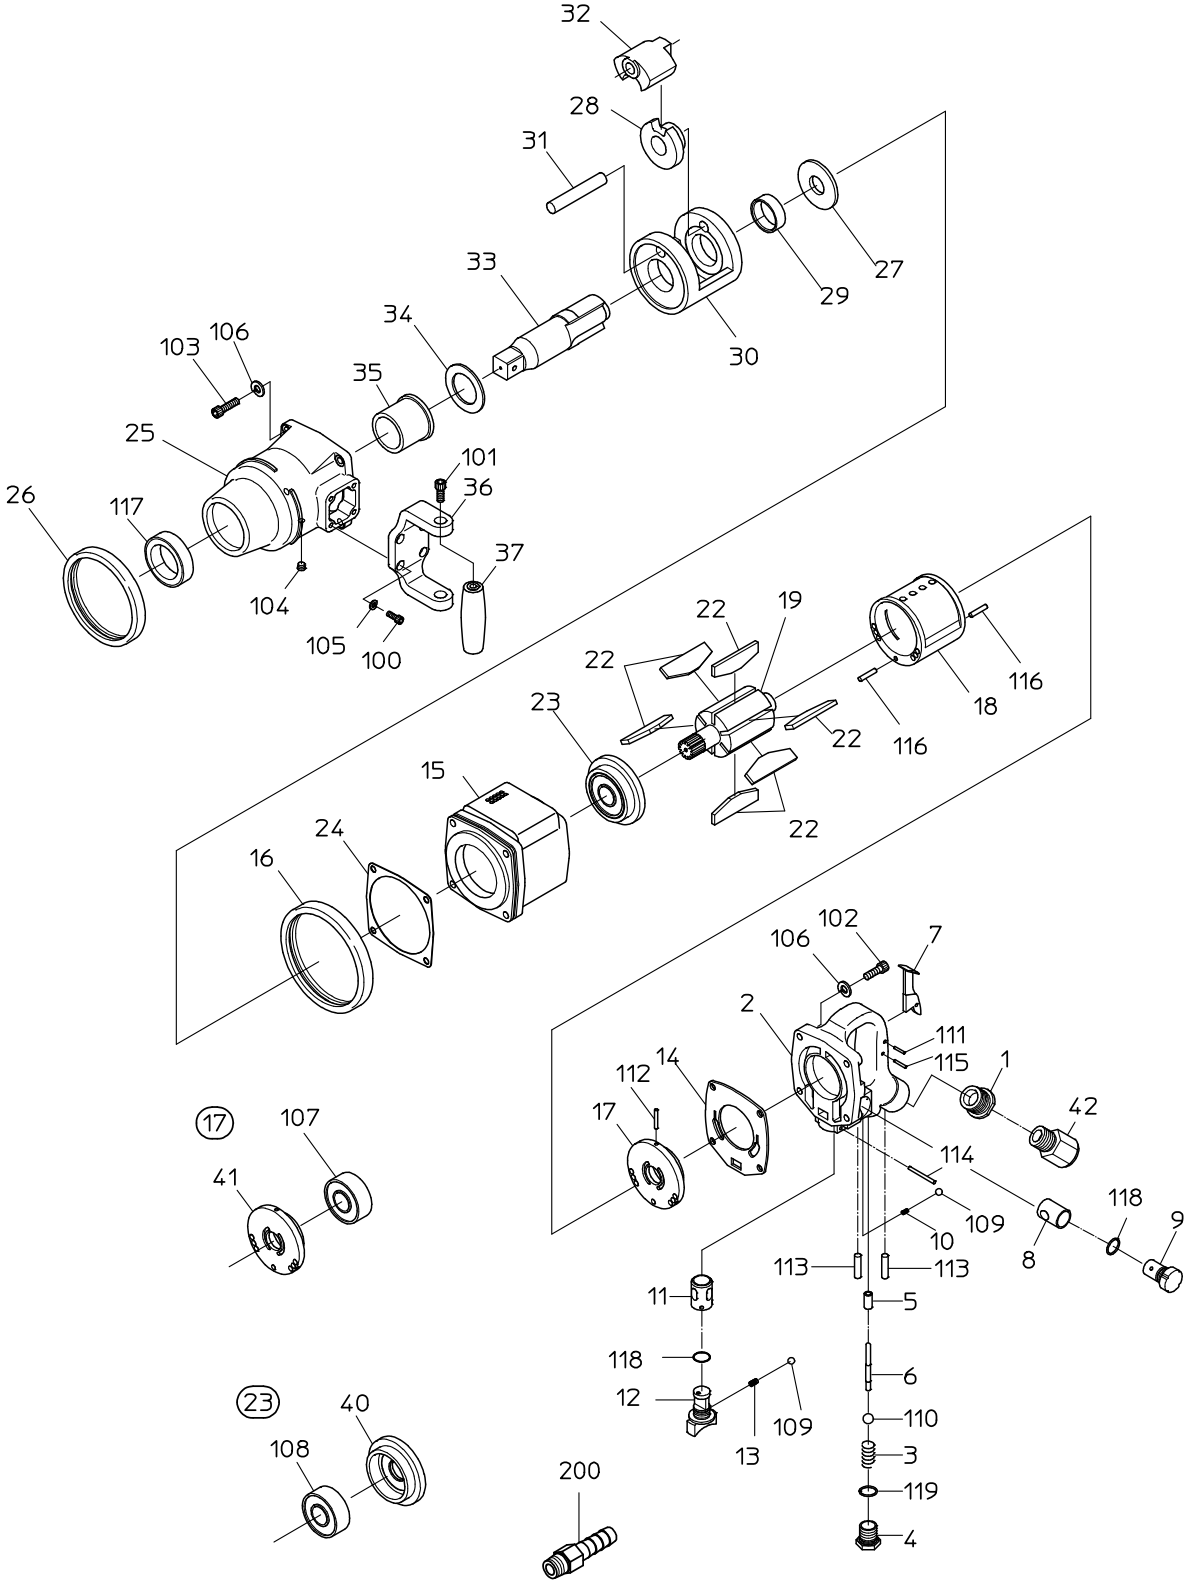

# PARTS LIST

(1/2)

MODEL : **NW-4300GA**

521659

ITEM	PART NO.	PART NAME	Q' ty
2	15220082	HANDLE WB	1
3	15207150	THROTTLE SPRING	1
4	15207230	THROTTLE PLUG	1
6	15207220	THROTTLE PIN	1
7	15207270	LEVER	1
9	15207170	ADJUSTER VALVE	1
12	15207250	REVERSE VALVE	1
13	15202120	SPRING	1
14	15207400	TOP SEAL	1
15	15207531	ROTOR CASE	1
16	15207500	CASE CAP	1
17	15219258	TOP PLATE WBR	1
18	15219991	CYLINDER	1
19	15207462	ROTOR	1
22	15207440	VANE	6
23	15219260	BOTTOM PLATE WBR	1
24	15207410	BOTTOM SEAL	1
25	Not available separately. Available only as HAMMER CASE WB or HAMMER CASE CP (P/No. 15219792 No. 15219333)		1
26	15207380	CASE CAP	1
27	15207290	SPACER	1
28	15207311	SCREW DRIVER	1
29	15207320	DRIVER BUSH	1
30	15207370	HAMMER FRAME	1
31	15207360	HAMMER PIN	1
32	15207350	HAMMER	1
33	15207281	ANVIL	1
34	15207300	THRUST WASHER	1
35	Not available separately. Available only as HAMMER CASE WB or HAMMER CASE CP (P/No. 15219792 No. 15219333)		1
36	15207390	HOLDER	1
37	15207200	GRIPE	1
42	24901025	NIPPLE STEAD	1
100	74006016	CAP SCREW	4
101	74008020	CAP SCREW	2
102	74008025	CAP SCREW	4
103	74008030	CAP SCREW	4
104	28100501	HEX. SOCKET PLUG	1
105	76420106	SPRING WASHER	4
106	76420108	SPRING WASHER	8
109	28205026	STEEL BALL	1
110	28205054	RUBBER BALL	1
111	28207112	ROLLER PIN	1
112	28208056	SPRING PIN	1
113	28208070	SPRING PIN	2
114	28208072	SPRING PIN	1
116	28208137	SPRING PIN	2
117	28302020	OIL SEAL	1
118	61200160	O RING	2
119	61200180	O RING	1