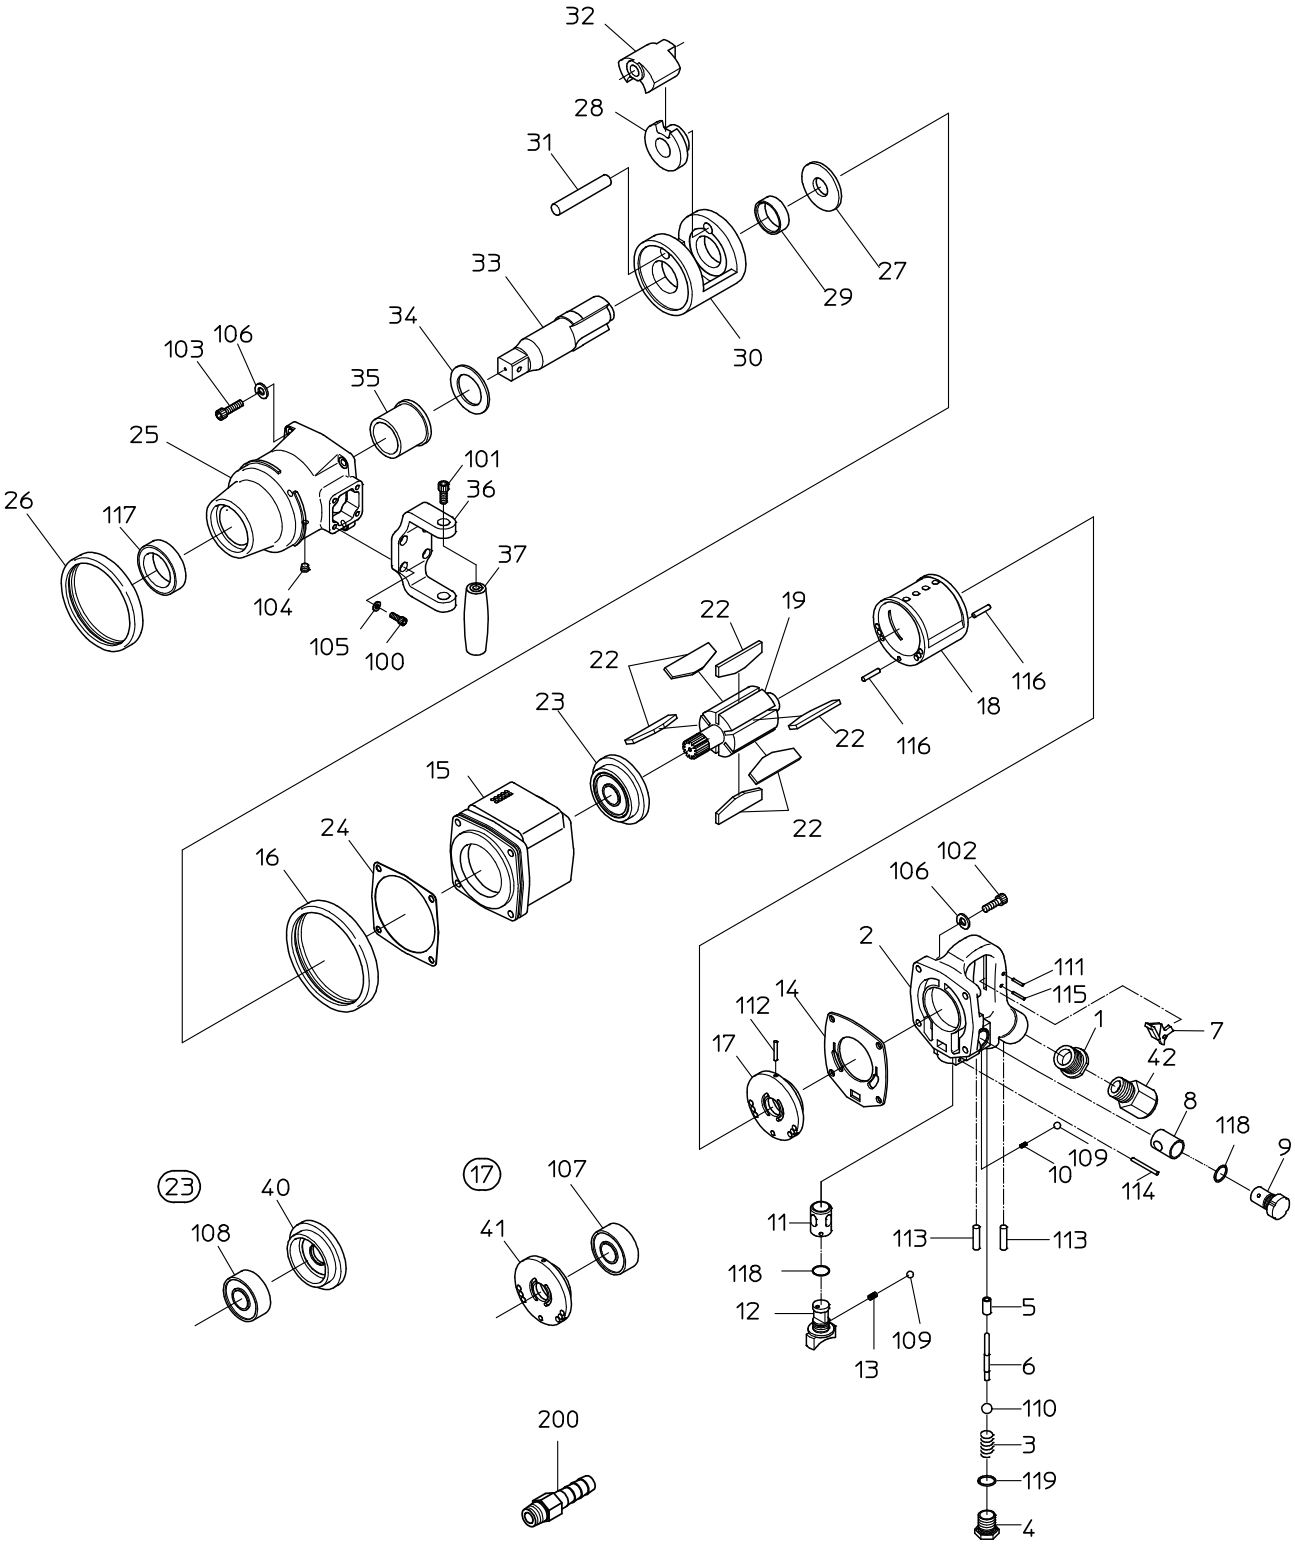

PARTS LIST

NW-4300GAU(P)

521819

NIPPON PNEUMATIC MFG. CO., LTD.

PARTS LIST

(1/2)

MODEL : **NW-4300GAU(P)**

521819

ITEM	PART NO.	PART NAME	Q' ty
1	15207510	SOCKET	1
2	Not available separately. Available only as HANDLE WB (P/No. 15220084)	HANDLE	1
3	15207150	THROTTLE SPRING	1
4	15207230	THROTTLE PLUG	1
5	Not available separately. Available only as HANDLE WB (P/No. 15220084)	THROTTLE BUSH	1
6	15207220	THROTTLE PIN	1
7	15203700	LEVER	1
8	Not available separately. Available only as HANDLE WB (P/No. 15220084)	ADJUSTER BUSHING	1
9	15207170	ADJUSTER VALVE	1
10	15200940	SPRING	1
11	Not available separately. Available only as HANDLE WB (P/No. 15220084)	REVERSE BUSH	1
12	15207250	REVERSE VALVE	1
13	15202120	SPRING	1
14	15207400	TOP SEAL	1
15	15207531	ROTOR CASE	1
16	15207500	CASE CAP	1
17	15219258	TOP PLATE WBR	1
18	15219991	MAIN BODY	1
19	15207462	ROTOR	1
22	15207440	VANE	6
23	15219260	BOTTOM PLATE WBR	1
24	15207410	BOTTOM SEAL	1
25	Not available separately. Available only as HAMMER CASE WB or HAMMER CASE CP (P/No. 15219792 No. 15219333)	HAMMER CASE	1
26	15207380	CASE CAP	1
27	15207290	SPACER	1
28	15207311	SCREW DRIVER	1
29	15207320	DRIVER BUSH	1
30	15207370	HAMMER FRAME	1
31	15207360	HAMMER PIN	1
32	15207350	HAMMER	1
33	15207281	ANVIL	1
34	15207300	THRUST WASHER	1
35	Not available separately. Available only as HAMMER CASE WB or HAMMER CASE CP (P/No. 15219792 No. 15219333)	CASE BUSH	1
36	15207390	HOLDER	1
37	15207200	GRIPE	1
42	24901025	NIPPLE STEAD	1
100	74006016	CAP SCREW	4
101	74008020	CAP SCREW	2
102	74008025	CAP SCREW	4
103	74008030	CAP SCREW	4
104	28100501	HEX. SOCKET PLUG	1