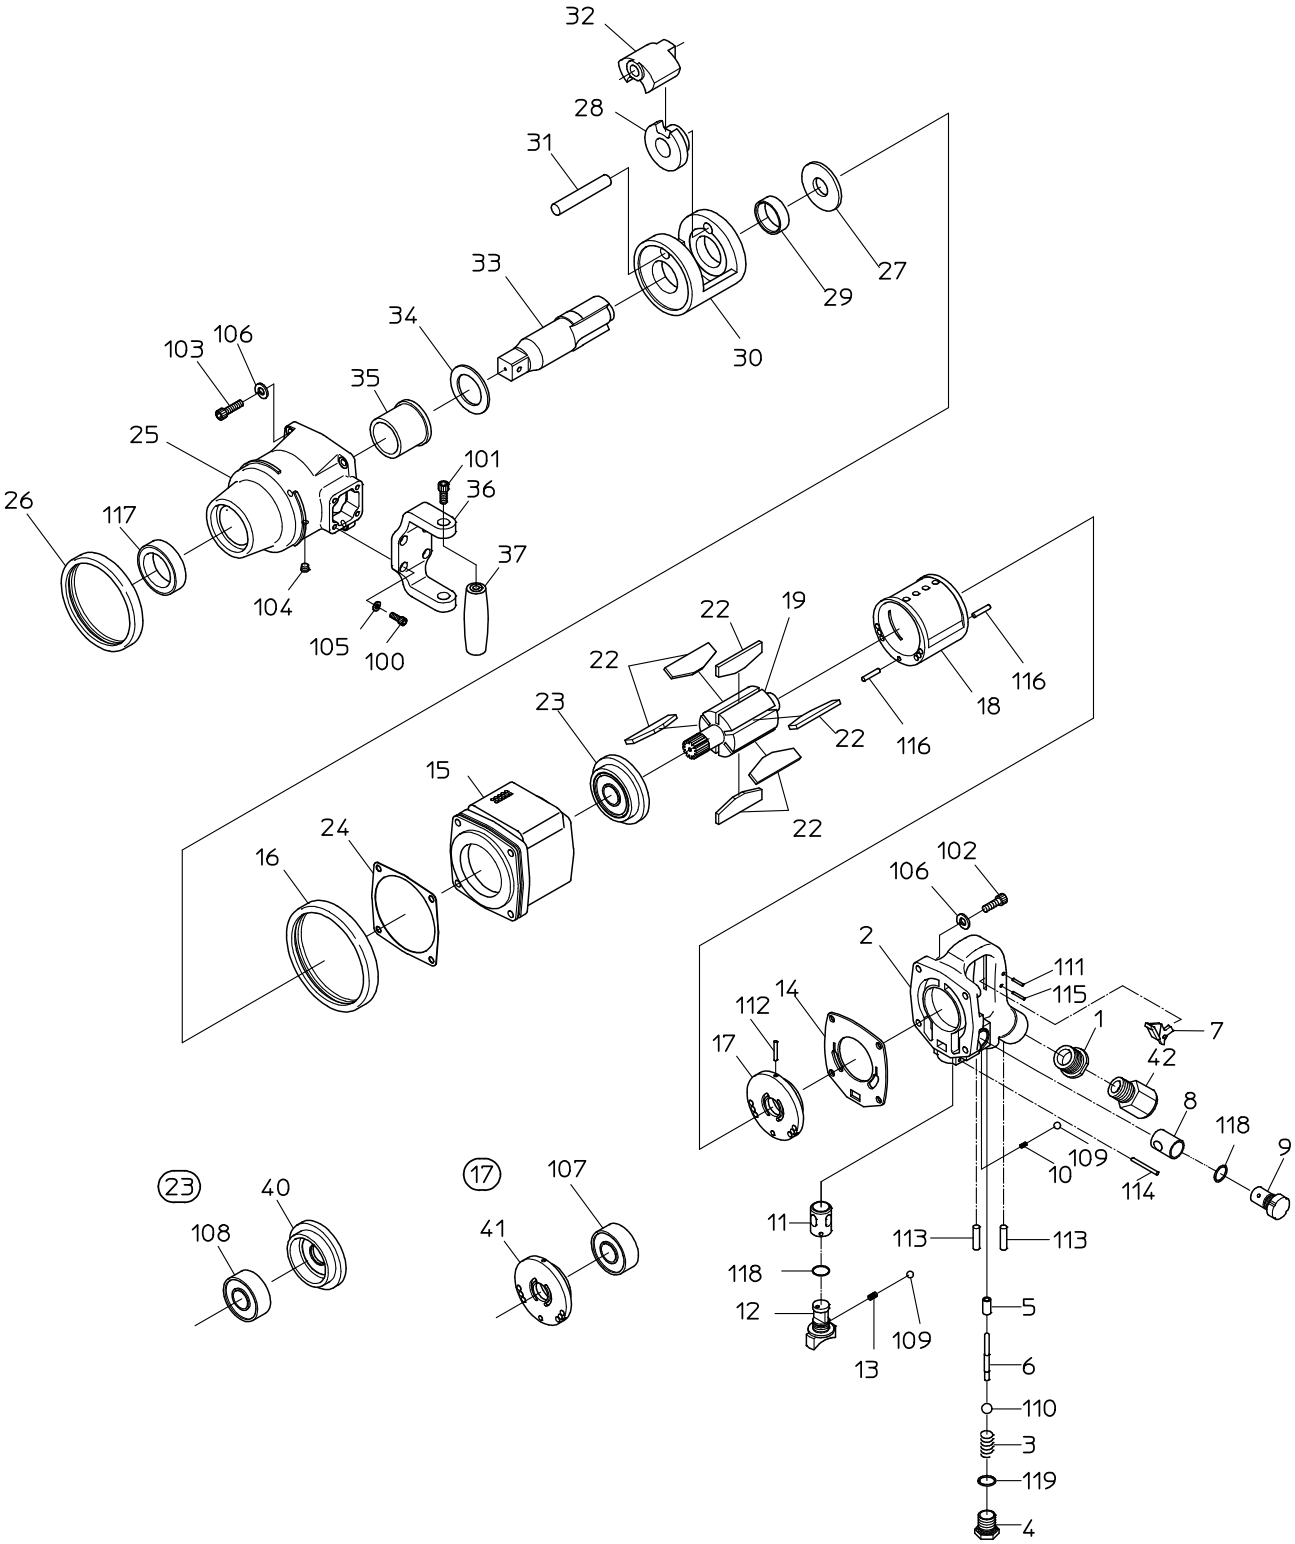

PARTS LIST

NW-4300GAU(6P)

521896

PARTS LIST

(1/1)

型式 MODEL: **NW-4300GAU (6P)**

521896

符号 ITEM	品番 PART NO.	PART NAME	個数 Q'ty
1	15207510	SOCKET	1
2	15219814	HANDLE WB	1
3	15207150	THROTTLE SPRING	1
4	15207230	THROTTLE PLUG	1
5	Not available separately. Available only as HANDLE WB (P/No. 15219814)	THROTTLE BUSH	1
6	15207220	THROTTLE PIN	1
7	15203700	LEVER	1
8	15207180	ADJUSTER BUSHING	1
9	15207170	ADJUSTER VALVE	1
10	15200940	SPRING	1
11	Not available separately. Available only as HANDLE WB (P/No. 15219814)	REVERSE BUSH	1
12	15207250	REVERSE VALVE	1
13	15202120	SPRING	1
14	15207400	TOP SEAL	1
15	15207531	ROTOR CASE	1
16	15207500	CASE CAP	1
17	15219258	TOP PLATE WBR	1
18	15219545	CYLINDER	1
19	15207462	ROTOR	1
22	15207440	VANE	6
23	15219260	BOTTOM PLATE WBR	1
24	15207410	BOTTOM SEAL	1
25	15219792	HAMMER CASE WB	1
26	15207380	CASE CAP	1
27	15207290	SPACER	1
28	15207311	SCREW DRIVER	1
29	15207320	DRIVER BUSH	1
30	15207370	HAMMER FRAME	1
31	15207360	HAMMER PIN	1
32	15207350	HAMMER	1
33	15207581	ANVIL	1
34	15207300	THRUST WASHER	1
35	15207340	CASE BUSH	1
36	15207390	HOLDER	1
37	15207200	GRIPE	1
100	74006016	CAP SCREW	4
101	74008020	CAP SCREW	2
102	74008025	CAP SCREW	4
103	74008030	CAP SCREW	4
104	28100501	HEX. SOCKET PLUG	1
106	76420106	SPRING WASHER	4
107	76420108	SPRING WASHER	8
108	28201092	BALL BEARING	1
109	28201102	BALL BEARING	1
110	28205026	STEEL BALL	2
111	28205054	RUBBER BALL	1
112	28207112	ROLLER PIN	1
113	28208056	SPRING PIN	1
114	28208070	SPRING PIN	2
115	28208072	SPRING PIN	1
116	28208091	SPRING PIN	1
117	28208137	SPRING PIN	2
118	28302020	OIL SEAL	1
119	61200160	O RING	2
120	61200180	O RING	1