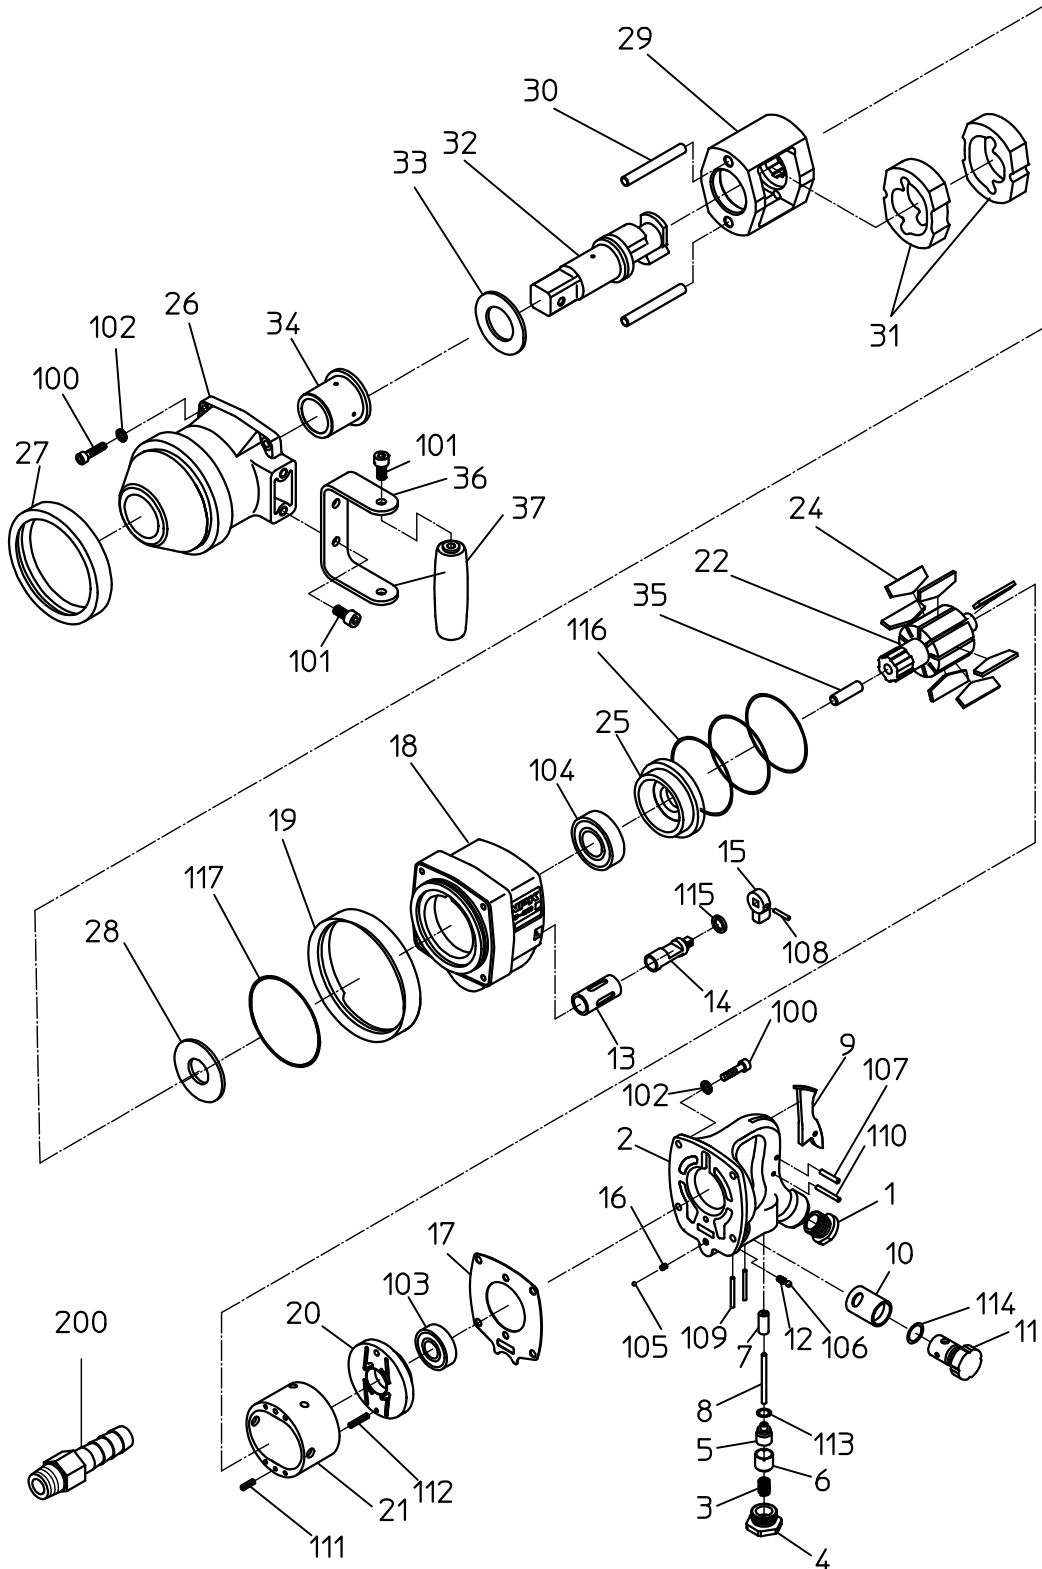

PARTS LIST

NW-4000(P)

523215

NIPPON PNEUMATIC MFG. CO., LTD.

PARTS LIST

(1/2)

MODEL : **NW-4000**

523215

ITEM	PART NO.	PART NAME	Q' ty
1	15210840	INLET BUSHING	1
2	Not available separately. Available only as HANDLE WB or HANDLE CP (P/No. 15219720 No. 15219298)		1
3	15206430	THROTTLE SPRING	1
4	15206450	THROTTLE PLUG	1
5	15209191	THROTTLE VALVE	1
6	15209181	THROTTLE CAP	1
7	15210850	THROTTLE BUSH	1
8	15210860	THROTTLE PIN	1
9	15207270	LEVER	1
10	15207180	ADJUSTER BUSHING	1
11	15212050	ADJUSTER VALVE	1
12	15200940	SPRING	1
13	Not available separately. Available only as ROTOR CASE WB (P/No. 15219504)		1
14	15219506	REVERSE VALVE	1
15	15210910	REVERSE LEVER	1
16	15205040	SPRING	1
17	15212160	TOP SEAL	1
18	Not available separately. Available only as ROTOR CASE WB (P/No. 15219504)		1
19	15206670	CASE CAP	1
20	Not available separately. Available only as TOP PLATE WBR (P/No. 15219680)		1
21	15212170	CYLINDER	1
22	15212200	ROTOR	1
24	15219936	VANE	9
25	Not available separately. Available only as BOTTOM PLATE WBR (P/No. 15219681)		1
26	Not available separately. Available only as HAMMER CASE CP (P/No. 15219682)		1
27	15206580	CASE CAP	1
28	15212080	SPACER	1
29	15212140	HAMMER FRAME	1
30	15212130	HAMMER PIN	2
31	15212120	HAMMER	2
32	15212070	ANVIL	1
33	15212090	THRUST WASHER	1
34	15206540	CASE BUSH	1
35	15212230	ROTOR PIN	1
36	15212150	HOLDER	1
37	15207200	GRIP	1
100	74006025	CAP SCREW	8
101	74008016	CAP SCREW	4
102	76420106	SPRING WASHER	8
103	28201090	BALL BEARING	1
104	28201092	BALL BEARING	1
105	25502120	STEEL BALL	1