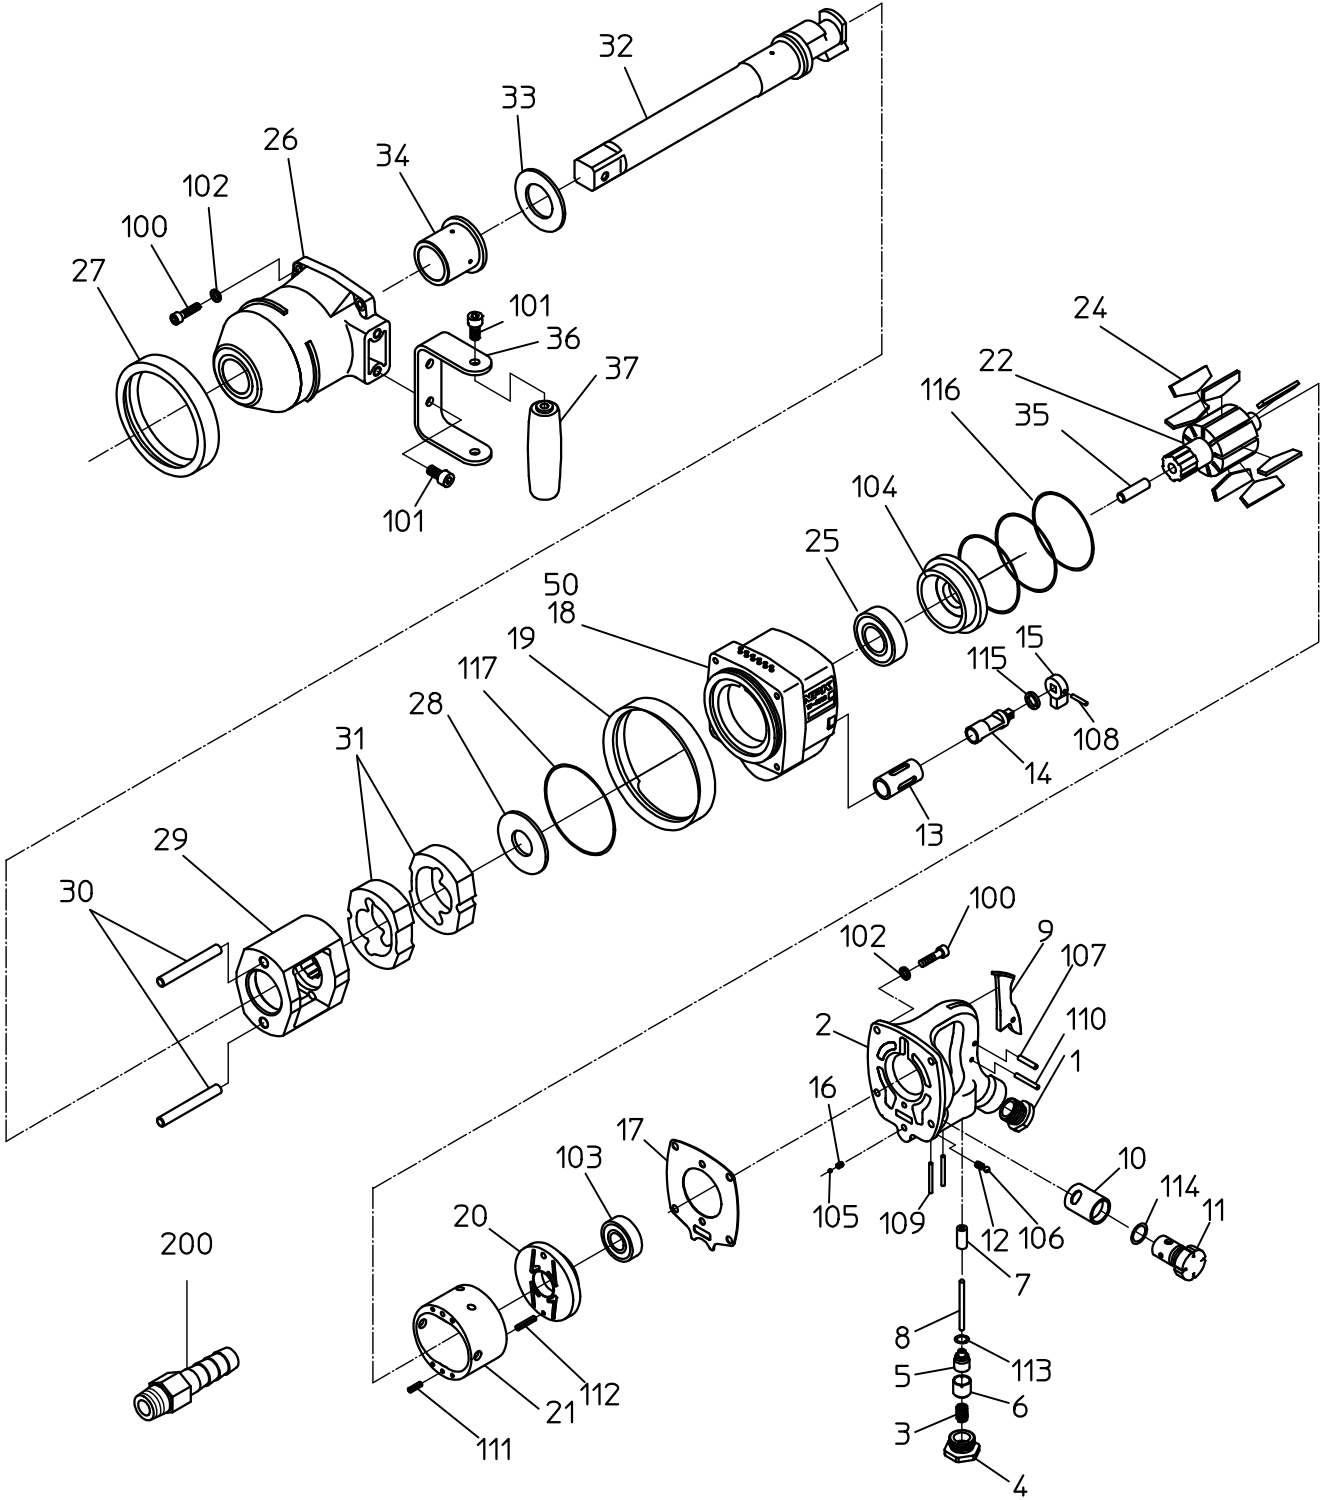

PARTS LIST

NW-4000(6P)

523237

NIPPON PNEUMATIC MFG. CO., LTD.

PARTS LIST

(1/2)

MODEL : **NW-4000 (6P)**

523237

ITEM	PART NO.	PART NAME	Q' ty
1	15210840	INLET BUSHING	1
2	Not available separately. Available only as HANDLE WB or HANDLE CP (P/No. 15219720 No. 15219298)	HANDLE	1
3	15206430	THROTTLE SPRING	1
4	15206450	THROTTLE PLUG	1
5	15209191	THROTTLE VALVE	1
6	15209181	THROTTLE CAP	1
7	15210850	THROTTLE BUSH	1
8	15210860	THROTTLE PIN	1
9	15207270	LEVER	1
10	15207180	ADJUSTER BUSHING	1
11	15212050	ADJUSTER VALVE	1
12	15200940	SPRING	1
13	Not available separately. Available only as ROTOR CASE WB (P/No. 15219504)	REVERSE BUSH	1
14	15219506	REVERSE VALVE	1
15	15210910	REVERSE LEVER	1
16	15205040	SPRING	1
17	15212160	TOP SEAL	1
18	Not available separately. Available only as ROTOR CASE WB (P/No. 15219504)	ROTOR CASE	1
19	15206670	CASE CAP	1
20	Not available separately. Available only as TOP PLATE WBR (P/No. 15219680)	TOP PLATE	1
21	15212170	CYLINDER	1
22	15212200	ROTOR	1
24	15219936	VANE	9
25	Not available separately. Available only as BOTTOM PLATE WBR (P/No. 15219681)	BOTTOM PLATE	1
26	Not available separately. Available only as HAMMER CASE CP (P/No. 15219731)	HAMMER CASE	1
27	15206580	CASE CAP	1
28	15212080	SPACER	1
29	15212311	HAMMER FRAME	1
30	15212130	HAMMER PIN	2
31	15212120	HAMMER	2
32	15212250	ANVIL	1
33	15212281	THRUST WASHER	1
34	15212300	CASE BUSH	1
35	15212230	ROTOR PIN	1
36	15212150	HOLDER	1
37	15207200	GRIP	1
100	74006025	CAP SCREW	8
101	74008016	CAP SCREW	4
102	76420106	SPRING WASHER	8
103	28201090	BALL BEARING	1
104	28201092	BALL BEARING	1
105	25502120	STEEL BALL	1